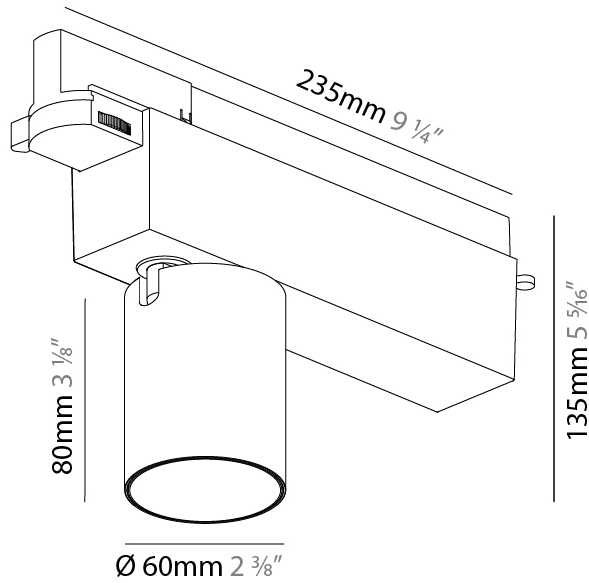

Series: Centriq
Subseries: Centriq 60
Brand: Prolicht
Division: Architectural
Mounting Type: Track
Mounting Location: Ceiling
Subcategory: Spots

PHYSICAL

Shape: Cylinder
Diameter (mm): 60
Diameter (in): 2 3/8
Length (mm): 235
Length (in): 9 1/4
Height (mm): 135
Height (in): 5 5/16
Light Distribution: Adjustable / Direct
Weight (kg): 0.7
Weight (lbs): 1.54
Installation Requirement: Track or profile system
Fixture Finish: SSR / BKV / CWI / CRY / HAB / LAG / UFT / ITA / RUA / RUR / MIC / FTG / MYG / TWT / LOD / PUS / FRO / FUP / KIA / POP / BLS / SPG / MEY / GOH / GUM / CHC / COM / ABZ / JAG / OBR / MOS / ROR
Fixture Material: Aluminum Die Cast

ELECTRICAL

Lamp Type: LED (Zhaga Standard)
Input Wattage (W): 12 / 15
Total Output Wattage (W): 10.8 / 13.5
Dimming: Tri-Mode (Non-Dimming and Phase Dimming (120Vac only) and 0-10V Dimming)
Driver Included: Yes
Driver Location: Integrated
Driver Type: Constant Current - Universal
Driver Class: Class 2
Input Voltage (V): 120 - 277
Constant Current (MA): 350

LED

Number of LEDs: 1
Color Temperature (°K): 2700 / 3000 / 3500 / 4000
Max. Delivered Lumen (lm): 520 / 580 / 627 / 640
Nominal Lumen (lm): 960 / 1070 / 1156 / 1180
CRI: >90 CRI
Lamp Life (hrs): 50000
Upon Request: Special Color Temperature Special Led

OPTICAL

Beam Angle: 8
Adjustability: Rotational 340°; Tilt 90°
Upon Request: Special Beam Angles

RATINGS AND CERTIFICATIONS

Certified By: Certified for North American Standards
IP rating: IP20