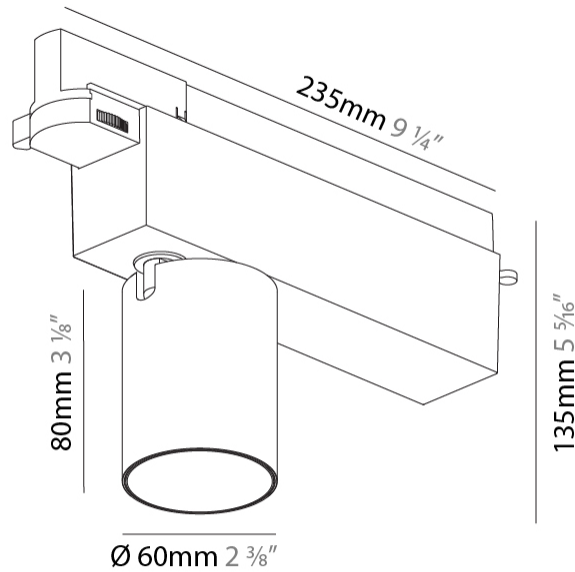

GENERAL

Series: Centriq
 Subseries: Centriq 60
 Brand: Prolicht
 Division: Architectural
 Mounting Type: Track
 Mounting Location: Ceiling
 Subcategory: Spots

PHYSICAL

Shape: Cylinder
 Diameter (mm): 60
 Diameter (in): 2 3/8
 Length (mm): 235
 Length (in): 9 1/4
 Height (mm): 135
 Height (in): 5 5/16
 Light Distribution: Adjustable / Direct
 Weight (kg): 0.897
 Weight (lbs): 1.977
 Installation Requirement: Track or profile system
 Fixture Finish: SSR / BKV / CWI / CRY / HAB / LAG / UFT / ITA / RUA / RUR / MIC / FTG / MYG / TWT / LOD / PUS / FRO / FUP / KIA / POP / BLS / SPG / MEY / GOH / GUM / CHC / COM / ABZ / JAG / OBR / MOS / ROR
 Fixture Material: Aluminum

OPTICAL

Reflector: 20 / 40 / 60
 Adjustability: Rotational 340°; Tilt 90°
 Upon Request: Special Beam Angles

RATINGS AND CERTIFICATIONS

Certified By: Certified for North American Standards
 IP rating: IP20