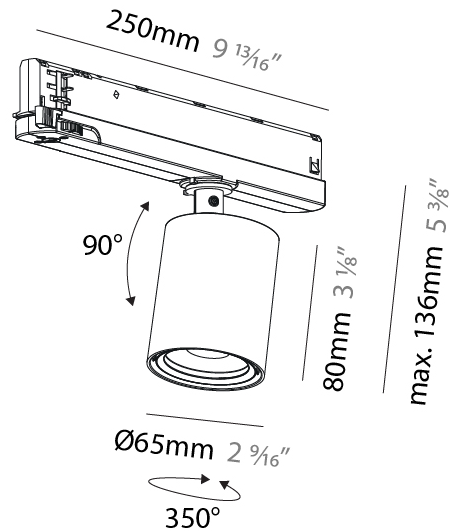

GENERAL

Series: Centriq
Subseries: Centriq In
Brand: Prolight
Division: Architectural
Mounting Type: Track
Mounting Location: Ceiling
Subcategory: Spots

PHYSICAL

Shape: Cylinder
Diameter (mm): 65
Diameter (in): 2 9/16
Length (mm): 250
Length (in): 9 13/16
Height (mm): 136
Height (in): 5 3/8
Light Distribution: Adjustable / Direct
Weight (kg): 0.6
Fixture Finish: SSR / BKV / CWI / CRY / HAB / LAG / UFT / ITA / RUA / RUR / MIC / FTG / MYG / TWT / LOD / PUS / FRO / FUP / KIA / POP / BLS / SPG / MEY / GOH / GUM / CHC / COM / ABZ / JAG / OBR / MOS / ROR
Holder Finish: WHI / BLK
Accent Finish: SSR / BKV / CWI / CRY / HAB / LAG / UFT / ITA / RUA / RUR / MIC / FTG / MYG / TWT / LOD / PUS / FRO / FUP / KIA / POP / BLS / SPG / MEY / GOH / GUM / CHC / COM / ABZ / JAG
Fixture Material: Aluminum

ELECTRICAL

Lamp Type: LED (Zhaga Standard)
Input Wattage (W): 23
Total Output Wattage (W): 20.9
Dimming: Non-Dimmable / 0-10V Dimming
Driver Included: Yes
Driver Location: Integrated
Driver Type: Constant Current - 120Vac
Driver Class: Class 2
Input Voltage (V): 120

LED

Number of LEDs: 1
Color Temperature (°K): 2700 / 3000 / 3500 / 4000
Max. Delivered Lumen (lm): 1975 / 2056 / 2145 / 2245
Nominal Lumen (lm): 2429 / 2529 / 2638 / 2761
CRI: >90 CRI
Lamp Life (hrs): 50000

OPTICAL

Reflector: 24 / 36 / 52
Adjustability: Rotational 360°; Tilt 90°

RATINGS AND CERTIFICATIONS

Certified By: Certified for North American Standards
IP rating: IP20