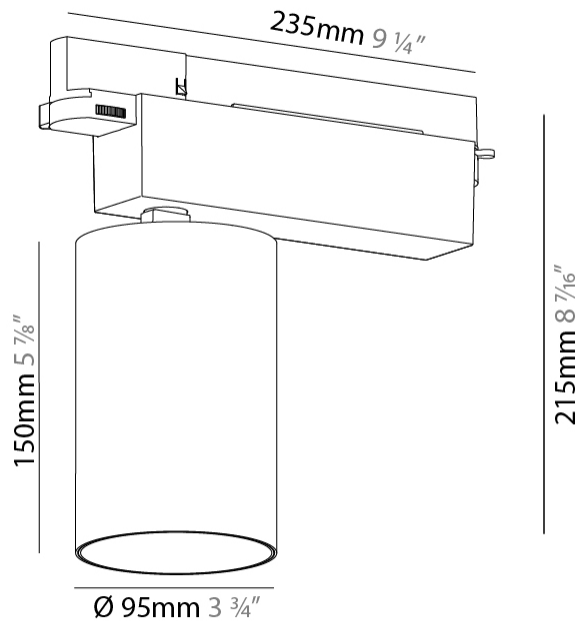

GENERAL

Series: Centriq
Subseries: Centriq 95
Brand: Prolicht
Division: Architectural
Mounting Type: Track
Mounting Location: Ceiling
Subcategory: Spots

PHYSICAL

Shape: Cylinder
Diameter (mm): 95
Diameter (in): 3 3/4
Length (mm): 235
Length (in): 9 1/4
Height (mm): 150
Height (in): 5 7/8
Light Distribution: Adjustable / Direct
Weight (kg): 1.495
Weight (lbs): 3.3
Fixture Finish: SSR / BKV / CWI / CRY / HAB / UFT / ITA / RUA / FTG / MYG / LOD / PUS / FRO / FUP / KIA / POP / BLS / SPG / MEY / GOH / GUM / CHC / COM / ABZ / JAG / OBR / MOS / ROR
Fixture Material: Aluminum

ELECTRICAL

Lamp Type: LED (Zhaga Standard)
Input Wattage (W): 26
Total Output Wattage (W): 23.6
Dimming: Tri-Mode (Non-Dimming and Phase Dimming (120Vac only) and 0-10V Dimming)
Driver Included: Yes
Driver Location: Integrated
Driver Type: Constant Current - Universal
Driver Class: Class 2
Input Voltage (V): 120 - 277
Constant Current (MA): 700

LED

Number of LEDs: 1
Color Temperature (°K): 2700 / 3000 / 3500 / 4000
Max. Delivered Lumen (lm): 2148 / 2289 / 2357 / 2405
Nominal Lumen (lm): 3113 / 3317 / 3416 / 3486
CRI: >90 CRI
Lamp Life (hrs): 50000
Upon Request: Special Color Temperature Special Led

OPTICAL

Reflector: 18 / 26 / 40
Adjustability: Rotational 340°; Tilt 90°
Upon Request: Special Beam Angles

RATINGS AND CERTIFICATIONS

Certified By: Certified for North American Standards
IP rating: IP20