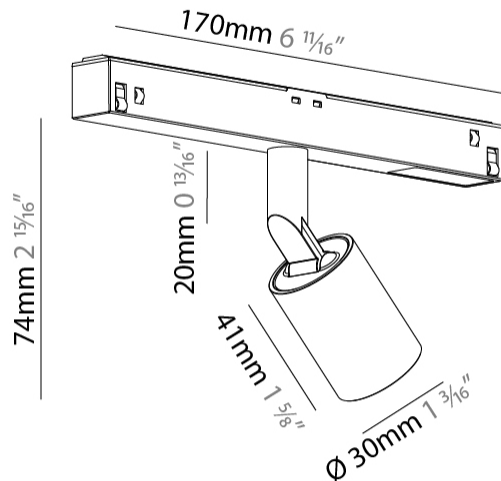

1. To build a product code in our configurator select the specify button on the base model # product page
2. To build a manual product code on this datasheet choose from the options listed below in blue font and add the suffix to the base model #

GENERAL

Series: Centriq
Subseries: Centriq for Clicktrack
Brand: Prolicht
Division: Architectural
Mounting Type: Track
Mounting Location: Ceiling
Subcategory: Spots

PHYSICAL

Shape: Cylinder
Diameter (mm): 30
Diameter (in): 1 ³/₁₆
Length (mm): 170
Length (in): 6 ¹⁵/₁₆
Height (mm): 74
Height (in): 2 ¹⁵/₁₆
Light Distribution: Adjustable / Direct
Fixture Finish: SSR / BKV / CWI / CRY / HAB / UFT / ITA / RUA / FTG / MYG / LOD / PUS / FRO / FUP / KIA / POP / BLS / SPG / MEY / GOH / GUM / CHC / COM / ABZ / JAG / OBR / MOS / ROR
Fixture Material: Aluminum

ELECTRICAL

Lamp Type: LED (Zhaga Standard)
Input Wattage (W): 4
Total Output Wattage (W): 3.6
Dimming: Non-Dimmable
Driver Included: No
Driver Location: Remote
Driver Type: Constant Voltage - Universal
Driver Class: Class 2
Input Voltage (V): 48
Constant Current (mA): 340
Upon Request: 0-10Vdc dimming / DALI dimming

LED

Number of LEDs: 1
Color Temperature (°K): 2700 / 3000 / 4000
Max. Delivered Lumen (lm): 260 / 270 / 290
CRI: >90 CRI

OPTICAL

Optic°: 24 / 32
Adjustability: Rotational 360°; Tilt 90° (±45°)

RATINGS AND CERTIFICATIONS

Certified By: Certified for North American Standards
IP rating: IP20