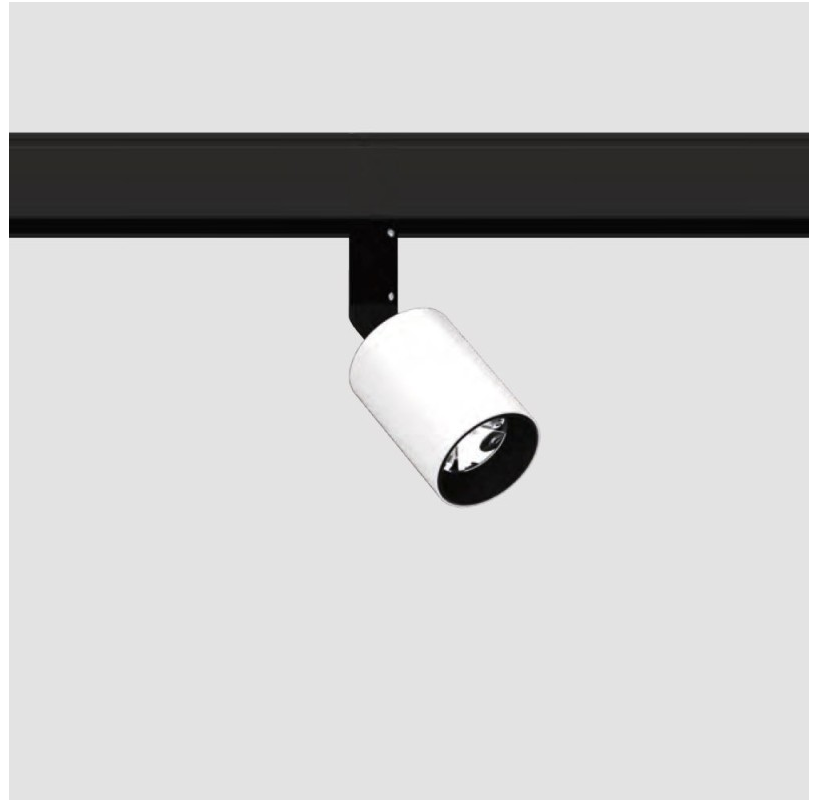

1. To build a product code in our configurator select the specify button on the base model # product page
2. To build a manual product code on this datasheet choose from the options listed below in blue font and add the suffix to the base model #

GENERAL

Series: Centriq
Subseries: Centriq for Clicktrack
Brand: Prolicht
Division: Architectural
Mounting Type: Track
Mounting Location: Ceiling
Subcategory: Spots

PHYSICAL

Shape: Cylinder
Diameter (mm): 30
Diameter (in): 1 ³/₁₆
Length (mm): 170
Length (in): 6 ¹⁵/₁₆
Height (mm): 74
Height (in): 2 ¹⁵/₁₆
Light Distribution: Adjustable / Direct
Fixture Finish: SSR / BKV / CWI / CRY / HAB / UFT / ITA / RUA / FTG / MYG / LOD / PUS / FRO / FUP / KIA / POP / BLS / SPG / MEY / GOH / GUM / CHC / COM / ABZ / JAG / OBR / MOS / ROR
Fixture Material: Aluminum

ELECTRICAL

Lamp Type: LED (Zhaga Standard)
Input Wattage (W): 4
Total Output Wattage (W): 3.6
Dimming: Non-Dimmable
Driver Included: No
Driver Location: Remote
Driver Type: Constant Voltage - Universal
Driver Class: Class 2
Input Voltage (V): 48
Constant Current (mA): 340
Upon Request: 0-10Vdc dimming / DALI dimming

LED

Number of LEDs: 1
Color Temperature (°K): 2700 / 3000 / 4000
Max. Delivered Lumen (lm): 260 / 270 / 290
CRI: >90 CRI

OPTICAL

Optic°: 24 / 32
Adjustability: Rotational 360°; Tilt 90° (±45°)

RATINGS AND CERTIFICATIONS

Certified By: Certified for North American Standards
IP rating: IP20