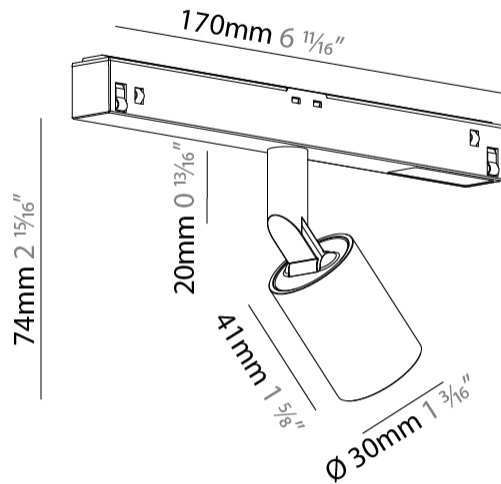

1. To build a product code in our configurator select the specify button on the base model # product page
2. To build a manual product code on this datasheet choose from the options listed below in blue font and add the suffix to the base model #

GENERAL

Series: Centriq
Subseries: Centriq for Clicktrack
Brand: Prolicht
Division: Architectural
Mounting Type: Track
Mounting Location: Ceiling
Subcategory: Spots

PHYSICAL

Shape: Cylinder
Diameter (mm): 30
Diameter (in): 1 ³/₁₆
Length (mm): 170
Length (in): 6 ¹⁵/₁₆
Height (mm): 74
Height (in): 2 ¹⁵/₁₆
Light Distribution: Adjustable / Direct
Fixture Finish: SSR / BKV / CWI / CRY / HAB / UFT / ITA / RUA / FTG / MYG / LOD / PUS / FRO / FUP / KIA / POP / BLS / SPG / MEY / GOH / GUM / CHC / COM / ABZ / JAG / OBR / MOS / ROR
Fixture Material: Aluminum

ELECTRICAL

Lamp Type: LED (Zhaga Standard)
Input Wattage (W): 4
Total Output Wattage (W): 3.6
Dimming: Non-Dimmable
Driver Included: No
Driver Location: Remote
Driver Type: Constant Voltage - Universal
Driver Class: Class 2
Input Voltage (V): 48
Constant Current (MA): 340
Upon Request: 0-10Vdc dimming / DALI dimming

LED

Number of LEDs: 1
Color Temperature (°K): 2700 / 3000 / 4000
Max. Delivered Lumen (lm): 260 / 270 / 290
CRI: >90 CRI

OPTICAL

Optic°: 24 / 32
Adjustability: Rotational 360°; Tilt 90° (±45°)

RATINGS AND CERTIFICATIONS

Certified By: Certified for North American Standards
IP rating: IP20