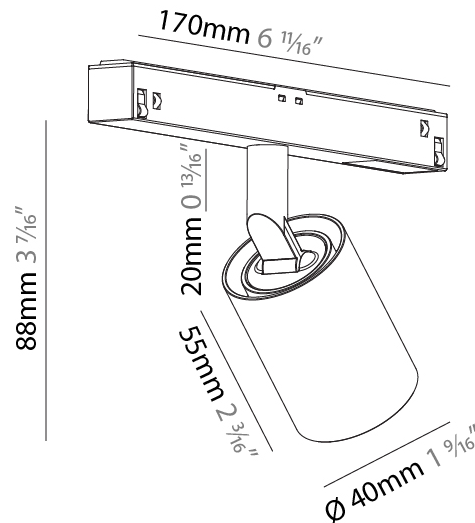

1. To build a product code in our configurator select the specify button on the base model # product page
2. To build a manual product code on this datasheet choose from the options listed below in blue font and add the suffix to the base model #

GENERAL

Series: Centriq
Subseries: Centriq for Clicktrack
Brand: Prolicht
Division: Architectural
Mounting Type: Track
Mounting Location: Ceiling
Subcategory: Spots

PHYSICAL

Shape: Cylinder
Diameter (mm): 40
Diameter (in): 1 9/16
Length (mm): 170
Length (in): 6 13/16
Height (mm): 88
Height (in): 3 7/16
Light Distribution: Adjustable / Direct
Fixture Finish: SSR / BKV / CWI / CRY / HAB / UFT / ITA / RUA / FTG / MYG / LOD / PUS / FRO / FUP / KIA / POP / BLS / SPG / MEY / GOH / GUM / CHC / COM / ABZ / JAG / OBR / MOS / ROR
Fixture Material: Aluminum

ELECTRICAL

Lamp Type: LED (Zhaga Standard)
Input Wattage (W): 6
Total Output Wattage (W): 5.4
Dimming: Non-Dimmable
Driver Included: No
Driver Location: Remote
Driver Type: Constant Voltage - Universal
Driver Class: Class 2
Input Voltage (V): 48
Constant Current (MA): 490
Upon Request: 0-10Vdc dimming / DALI dimming

LED

Number of LEDs: 1
Color Temperature (°K): 2700 / 3000 / 4000
Max. Delivered Lumen (lm): 360 / 390 / 420
CRI: >90 CRI

OPTICAL

Reflector°: 10
Adjustability: Rotational 360°; Tilt 90° (±45°)

RATINGS AND CERTIFICATIONS

Certified By: Certified for North American Standards
IP rating: IP20