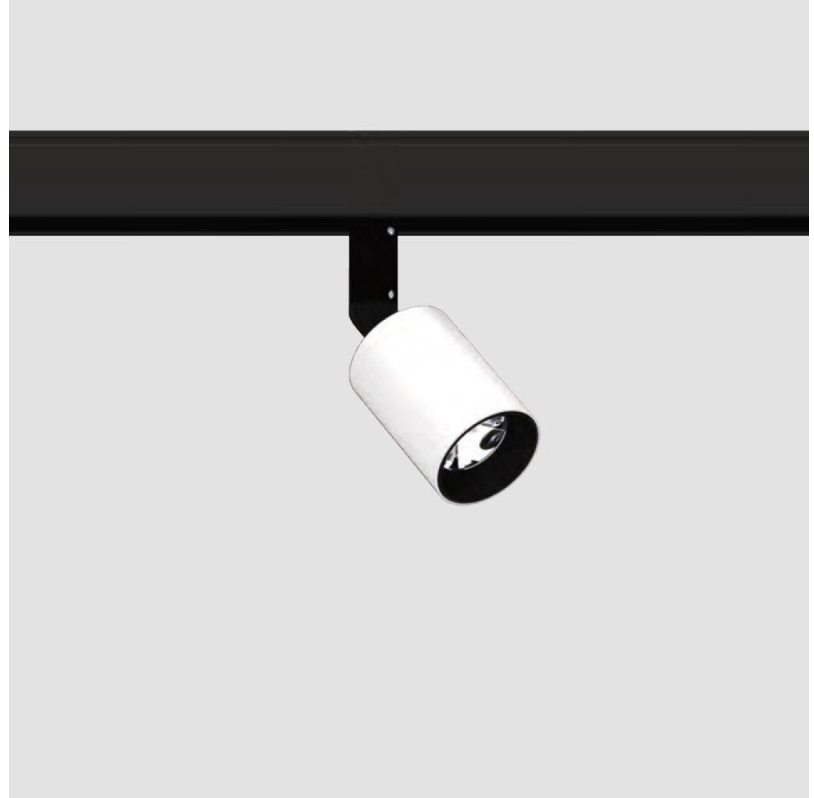

1. To build a product code in our configurator select the specify button on the base model # product page
2. To build a manual product code on this datasheet choose from the options listed below in blue font and add the suffix to the base model #

GENERAL

Series: Centriq
Subseries: Centriq for Clicktrack
Brand: Prolicht
Division: Architectural
Mounting Type: Track
Mounting Location: Ceiling
Subcategory: Spots

PHYSICAL

Shape: Cylinder
Diameter (mm): 30
Diameter (in): 1 ³/₁₆
Length (mm): 170
Length (in): 6 ¹⁵/₁₆
Height (mm): 74
Height (in): 2 ¹⁵/₁₆
Light Distribution: Adjustable / Direct
Fixture Finish: SSR / BKV / CWI / CRY / HAB / UFT / ITA / RUA / FTG / MYG / LOD / PUS / FRO / FUP / KIA / POP / BLS / SPG / MEY / GOH / GUM / CHC / COM / ABZ / JAG / OBR / MOS / ROR
Fixture Material: Aluminum

ELECTRICAL

Lamp Type: LED (Zhaga Standard)
Input Wattage (W): 4
Total Output Wattage (W): 3.6
Dimming: Non-Dimmable
Driver Included: No
Driver Location: Remote
Driver Type: Constant Voltage - Universal
Driver Class: Class 2
Input Voltage (V): 48
Constant Current (MA): 340
Upon Request: 0-10Vdc dimming / DALI dimming

LED

Number of LEDs: 1
Color Temperature (°K): 2700 / 3000 / 4000
Max. Delivered Lumen (lm): 260 / 270 / 290
CRI: >90 CRI

OPTICAL

Optic°: 24 / 32
Adjustability: Rotational 360°; Tilt 90° (±45°)

RATINGS AND CERTIFICATIONS

Certified By: Certified for North American Standards
IP rating: IP20