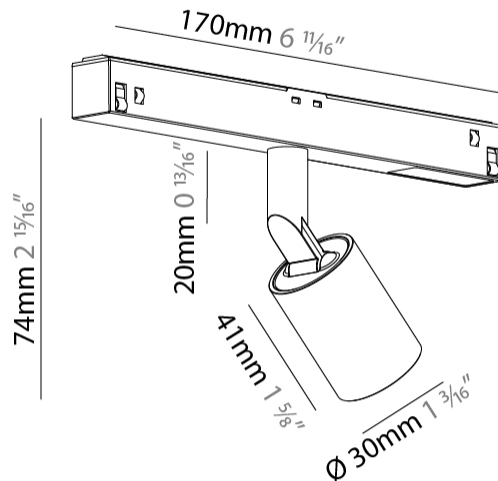

1. To build a product code in our configurator select the specify button on the base model # product page
2. To build a manual product code on this datasheet choose from the options listed below in blue font and add the suffix to the base model #

GENERAL

Series: Centriq
Subseries: Centriq for Clicktrack
Brand: Prolicht
Division: Architectural
Mounting Type: Track
Mounting Location: Ceiling
Subcategory: Spots

PHYSICAL

Shape: Cylinder
Diameter (mm): 30
Diameter (in): 1 ³/₁₆
Length (mm): 170
Length (in): 6 ¹³/₁₆
Height (mm): 74
Height (in): 2 ¹⁵/₁₆
Light Distribution: Adjustable / Direct
Fixture Finish: SSR / BKV / CWI / CRY / HAB / UFT / ITA / RUA / FTG / MYG / LOD / PUS / FRO / FUP / KIA / POP / BLS / SPG / MEY / GOH / GUM / CHC / COM / ABZ / JAG / OBR / MOS / ROR
Fixture Material: Aluminum

ELECTRICAL

Lamp Type: LED (Zhaga Standard)
Input Wattage (W): 4
Total Output Wattage (W): 3.6
Dimming: Non-Dimmable
Driver Included: No
Driver Location: Remote
Driver Type: Constant Voltage - Universal
Driver Class: Class 2
Input Voltage (V): 48
Constant Current (mA): 340
Upon Request: 0-10Vdc dimming / DALI dimming

LED

Number of LEDs: 1
Color Temperature (°K): 2700 / 3000 / 4000
Max. Delivered Lumen (lm): 260 / 270 / 290
CRI: >90 CRI

OPTICAL

Optic°: 24 / 32
Adjustability: Rotational 360°; Tilt 90° (±45°)

RATINGS AND CERTIFICATIONS

Certified By: Certified for North American Standards
IP rating: IP20