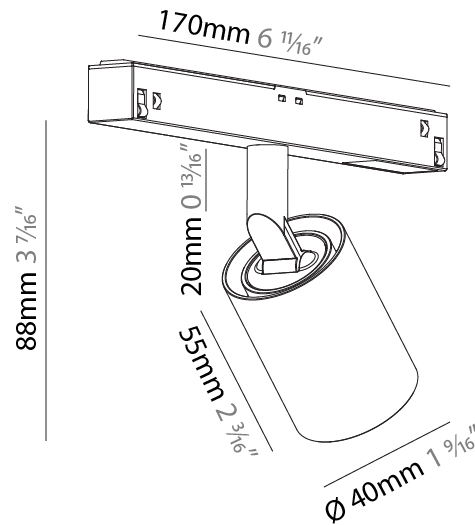

1. To build a product code in our configurator select the specify button on the base model # product page
2. To build a manual product code on this datasheet choose from the options listed below in blue font and add the suffix to the base model #

GENERAL

Series: Centriq
Subseries: Centriq for Clicktrack
Brand: Prolicht
Division: Architectural
Mounting Type: Track
Mounting Location: Ceiling
Subcategory: Spots

PHYSICAL

Shape: Cylinder
Diameter (mm): 40
Diameter (in): 1 9/16
Length (mm): 170
Length (in): 6 11/16
Height (mm): 88
Height (in): 3 7/16
Light Distribution: Adjustable / Direct
Fixture Finish: SSR / BKV / CWI / CRY / HAB / UFT / ITA / RUA / FTG / MYG / LOD / PUS / FRO / FUP / KIA / POP / BLS / SPG / MEY / GOH / GUM / CHC / COM / ABZ / JAG / OBR / MOS / ROR
Fixture Material: Aluminum

ELECTRICAL

Lamp Type: LED (Zhaga Standard)
Input Wattage (W): 6
Total Output Wattage (W): 5.4
Dimming: Non-Dimmable
Driver Included: No
Driver Location: Remote
Driver Type: Constant Voltage - Universal
Driver Class: Class 2
Input Voltage (V): 48
Constant Current (MA): 490
Upon Request: 0-10Vdc dimming / DALI dimming

LED

Number of LEDs: 1
Color Temperature (°K): 2700 / 3000 / 4000
Max. Delivered Lumen (lm): 360 / 390 / 420
CRI: >90 CRI

OPTICAL

Reflector°: 10
Adjustability: Rotational 360°; Tilt 90° (±45°)

RATINGS AND CERTIFICATIONS

Certified By: Certified for North American Standards
IP rating: IP20