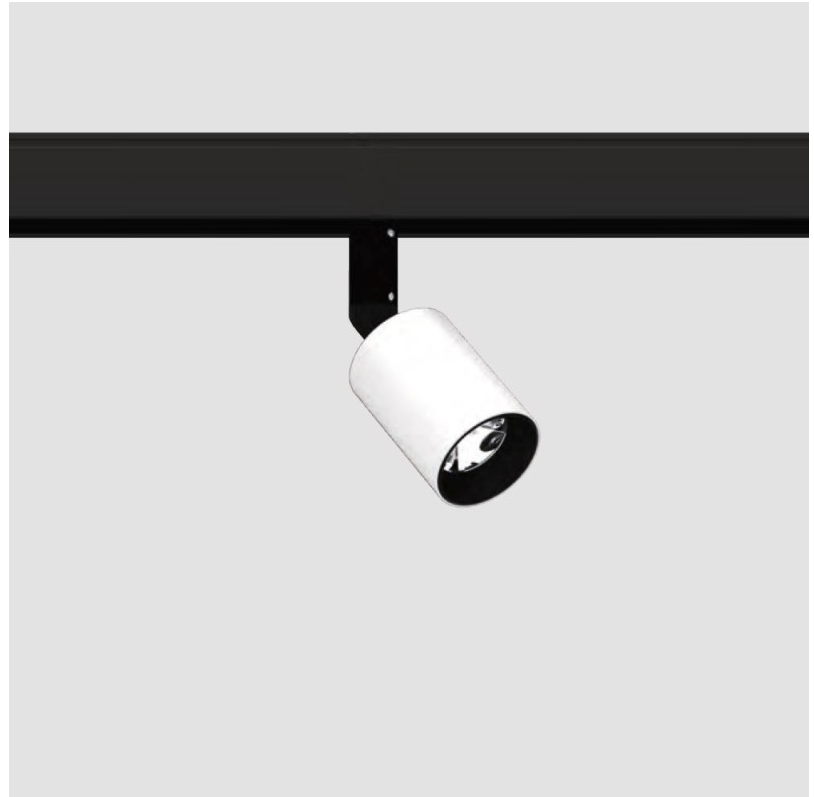

1. To build a product code in our configurator select the specify button on the base model # product page
2. To build a manual product code on this datasheet choose from the options listed below in blue font and add the suffix to the base model #

GENERAL

Series: Centriq
Subseries: Centriq for Clicktrack
Brand: Prolicht
Division: Architectural
Mounting Type: Track
Mounting Location: Ceiling
Subcategory: Spots

PHYSICAL

Shape: Cylinder
Diameter (mm): 30
Diameter (in): 1 ³/₁₆
Length (mm): 170
Length (in): 6 ¹³/₁₆
Height (mm): 74
Height (in): 2 ¹⁵/₁₆
Light Distribution: Adjustable / Direct
Fixture Finish: SSR / BKV / CWI / CRY / HAB / UFT / ITA / RUA / FTG / MYG / LOD / PUS / FRO / FUP / KIA / POP / BLS / SPG / MEY / GOH / GUM / CHC / COM / ABZ / JAG / OBR / MOS / ROR
Fixture Material: Aluminum

ELECTRICAL

Lamp Type: LED (Zhaga Standard)
Input Wattage (W): 4
Total Output Wattage (W): 3.6
Dimming: Non-Dimmable
Driver Included: No
Driver Location: Remote
Driver Type: Constant Voltage - Universal
Driver Class: Class 2
Input Voltage (V): 48
Constant Current (mA): 340
Upon Request: 0-10Vdc dimming / DALI dimming

LED

Number of LEDs: 1
Color Temperature (°K): 2700 / 3000 / 4000
Max. Delivered Lumen (lm): 260 / 270 / 290
CRI: >90 CRI

OPTICAL

Optic°: 24 / 32
Adjustability: Rotational 360°; Tilt 90° (±45°)

RATINGS AND CERTIFICATIONS

Certified By: Certified for North American Standards
IP rating: IP20