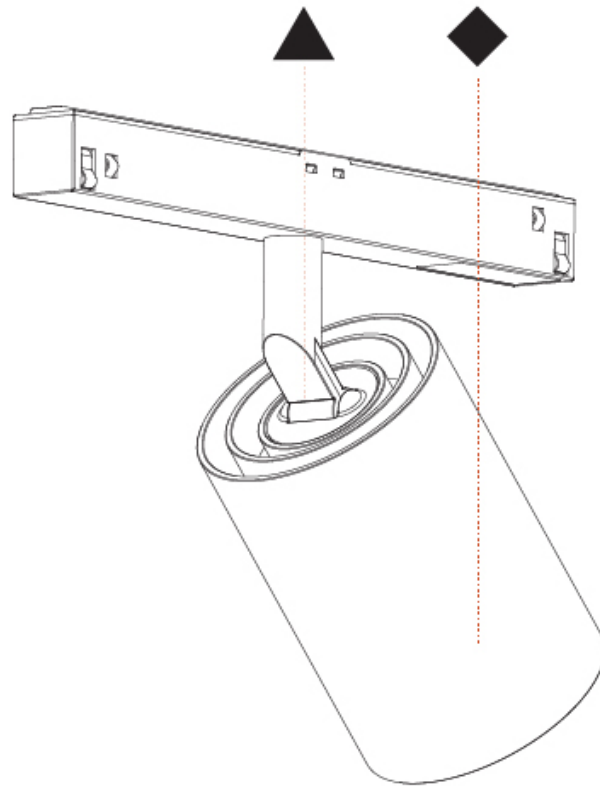

CENTRIQ FOR CLICKTRACK TRACK

A3T108-

PROJECT _____

TYPE _____

SPECIFIER _____

QUANTITY _____

DATE _____

A