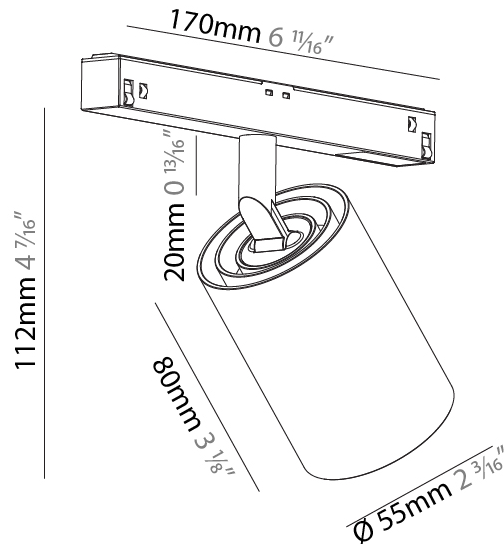

1. To build a product code in our configurator select the specify button on the base model # product page
2. To build a manual product code on this datasheet choose from the options listed below in blue font and add the suffix to the base model #

GENERAL

Series: Centriq
Subseries: Centriq for Clicktrack
Brand: Prolicht
Division: Architectural
Mounting Type: Track
Mounting Location: Ceiling
Subcategory: Spots

PHYSICAL

Shape: Cylinder
Diameter (mm): 55
Diameter (in): 2 ³/₁₆
Length (mm): 170
Length (in): 6 ¹/₁₆
Height (mm): 112
Height (in): 4 ⁷/₁₆
Light Distribution: Adjustable / Direct
Fixture Finish: SSR / BKV / CWI / CRY / HAB / UFT / ITA / RUA / FTG / MYG / LOD / PUS / FRO / FUP / KIA / POP / BLS / SPG / MEY / GOH / GUM / CHC / COM / ABZ / JAG / OBR / MOS / ROR
Fixture Material: Aluminum

ELECTRICAL

Lamp Type: LED (Zhaga Standard)
Input Wattage (W): 12
Total Output Wattage (W): 10.9
Dimming: Non-Dimmable
Driver Included: No
Driver Location: Remote
Driver Type: Constant Voltage - Universal
Driver Class: Class 2
Input Voltage (V): 48
Constant Current (MA): 580
Upon Request: 0-10Vdc dimming / DALI dimming

LED

Number of LEDs: 1
Color Temperature (°K): 2700 / 3000 / 4000
Max. Delivered Lumen (lm): 750 / 780 / 840
CRI: >90 CRI

OPTICAL

Reflector°: 17 / 33 / 46
Optic°: 15 / 25 / 35
Adjustability: Rotational 360°; Tilt 90° (±45°)

RATINGS AND CERTIFICATIONS

Certified By: Certified for North American Standards
IP rating: IP20