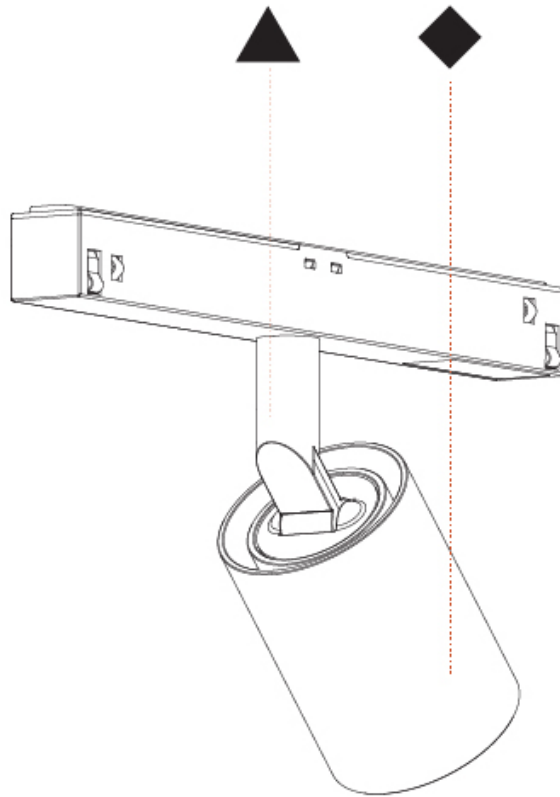

CENTRIQ FOR CLICKTRACK TRACK

A3T107-

PROJECT	_____
TYPE	_____
SPECIFIER	_____
QUANTITY	_____
DATE	_____

A