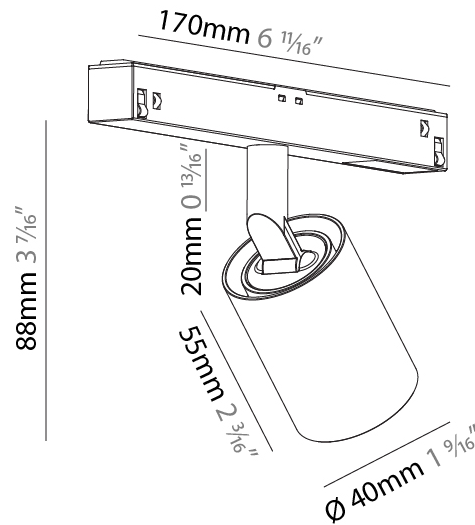

1. To build a product code in our configurator select the specify button on the base model # product page
2. To build a manual product code on this datasheet choose from the options listed below in blue font and add the suffix to the base model #

GENERAL

Series: Centriq
Subseries: Centriq for Clicktrack
Partner: Prolicht
Division: Architectural
Installation: Track
Product Type: Track System Low Voltage
Mounting Location: Ceiling
Light Distribution: Adjustable

PHYSICAL

Aperture Sizes - Downlights: 1"
Shape: Cylinder
Diameter (mm): 40
Diameter (in): 1 9/16
Length (mm): 170
Length (in): 6 11/16
Height (mm): 88
Height (in): 3 7/16

Fixture Finish: SSR / BKV / CWI / CRY / HAB / UFT / ITA / RUA / FTG / MYG / LOD / PUS / FRO / FUP / KIA / POP / BLS / SPG / MEY / GOH / CHC / COM / ABZ / JAG / OBR / MOS / ROR

Fixture Material: Aluminum

ELECTRICAL

Lamp Type: LED (Zhaga Standard)
Input Wattage (W): 6
Total Output Wattage (W): 5.4
Dimming: Non-Dimmable
Driver Included: No
Driver Location: Remote
Driver Type: Constant Voltage - Universal
Driver Class: Class 2
Input Voltage (V): 48
Constant Current (MA): 490
Upon Request: 0-10Vdc dimming / DALI dimming

LED

Number of LEDs: 1
Color Temperature (°K): 2700 / 3000 / 4000
Max. Delivered Lumen (lm): 360 / 390 / 420
CRI: >90 CRI

OPTICAL

Reflector: 10
Adjustability: Rotational 360°; Tilt 90° (±45°)

RATINGS AND CERTIFICATIONS

Certified By: Certified for North American Standards
IP rating: IP20