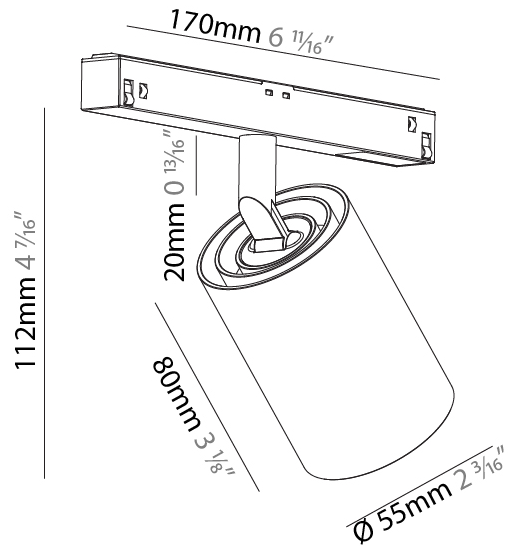

GENERAL

Series: Centriq
Subseries: Centriq for Clicktrack
Partner: Prolicht
Division: Architectural
Installation: Track
Product Type: Track System Low Voltage
Mounting Location: Ceiling
Light Distribution: Adjustable

PHYSICAL

Aperture Sizes - Downlights: 2"
Shape: Cylinder
Diameter (mm): 55
Diameter (in): 2 ³/₁₆
Length (mm): 170
Length (in): 6 ¹¹/₁₆
Height (mm): 112
Height (in): 4 ⁷/₁₆

Fixture Finish: SSR / BKV / CWI / CRY / HAB / UFT / ITA / RUA / FTG / MYG / LOD / PUS / FRO / FUP / KIA / POP / BLS / SPG / MEY / GOH / CHC / COM / ABZ / JAG / OBR / MOS / ROR

Fixture Material: Aluminum

ELECTRICAL

Lamp Type: LED (Zhaga Standard)
Input Wattage (W): 12
Total Output Wattage (W): 10.9
Dimming: Non-Dimmable
Driver Included: No
Driver Location: Remote
Driver Type: Constant Voltage - Universal
Driver Class: Class 2
Input Voltage (V): 48
Constant Current (MA): 580
Upon Request: 0-10Vdc dimming / DALI dimming

LED

Number of LEDs: 1
Color Temperature (°K): 2700 / 3000 / 4000
Max. Delivered Lumen (lm): 750 / 780 / 840
CRI: >90 CRI

OPTICAL

Reflector°: 18 / 26 / 34 / 36 / 52
Adjustability: Rotational 360°; Tilt 90° (±45°)

RATINGS AND CERTIFICATIONS

Certified By: Certified for North American Standards
IP rating: IP20