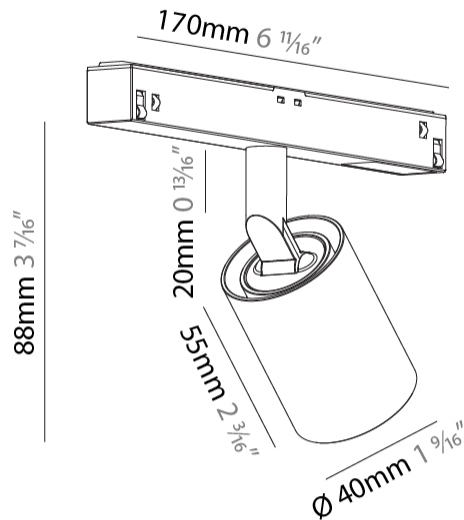

GENERAL

Series: Centriq
Subseries: Centriq for Clicktrack
Partner: Prolicht
Division: Architectural
Installation: Track
Product Type: Track System Low Voltage
Mounting Location: Ceiling
Light Distribution: Adjustable

PHYSICAL

Aperture Sizes - Downlights: 1"
Shape: Cylinder
Diameter (mm): 40
Diameter (in): 1 9/16
Length (mm): 170
Length (in): 6 11/16
Height (mm): 88
Height (in): 3 7/16

Fixture Finish: SSR / BKV / CWI / CRY / HAB / UFT / ITA / RUA / FTG / MYG / LOD / PUS / FRO / FUP / KIA / POP / BLS / SPG / MEY / GOH / CHC / COM / ABZ / JAG / OBR / MOS / ROR

Fixture Material: Aluminum

ELECTRICAL

Lamp Type: LED (Zhaga Standard)
Input Wattage (W): 6
Total Output Wattage (W): 5.4
Dimming: Non-Dimmable
Driver Included: No
Driver Location: Remote
Driver Type: Constant Voltage - Universal
Driver Class: Class 2
Input Voltage (V): 48
Constant Current (MA): 340
Upon Request: 0-10Vdc dimming / DALI dimming

LED

Number of LEDs: 1
Color Temperature (°K): 2700 / 3000 / 4000
Max. Delivered Lumen (lm): 494 / 519 / 526
CRI: >90 CRI

OPTICAL

Reflector°: 20 / 40 / 50
Optic°: 31 / 36
Adjustability: Rotational 360°; Tilt 90° (±45°)

RATINGS AND CERTIFICATIONS

Certified By: Certified for North American Standards
IP rating: IP20