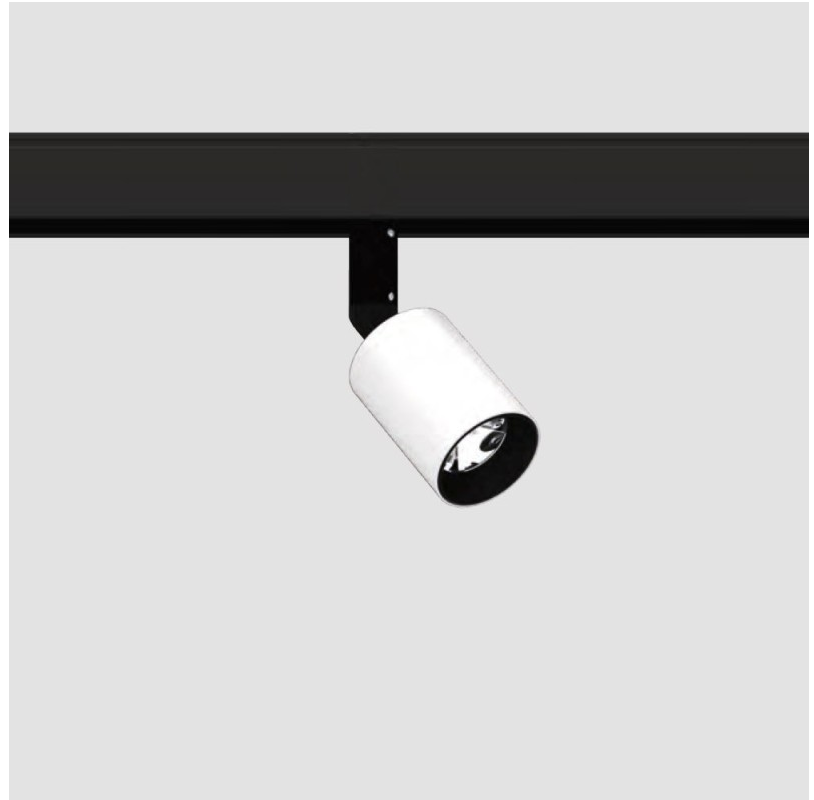

1. To build a product code in our configurator select the specify button on the base model # product page
2. To build a manual product code on this datasheet choose from the options listed below in blue font and add the suffix to the base model #

GENERAL

Series: Centriq
Subseries: Centriq for Clicktrack
Brand: Prolight
Division: Architectural
Mounting Type: Track
Mounting Location: Ceiling
Subcategory: Spots

PHYSICAL

Shape: Cylinder
Diameter (mm): 30
Diameter (in): 1 ³/₁₆
Length (mm): 170
Length (in): 6 ¹³/₁₆
Height (mm): 74
Height (in): 2 ¹⁵/₁₆
Light Distribution: Adjustable / Direct
Fixture Finish: SSR / BKV / CWI / CRY / HAB / UFT / ITA / RUA / FTG / MYG / LOD / PUS / FRO / FUP / KIA / POP / BLS / SPG / MEY / GOH / GUM / CHC / COM / ABZ / JAG / OBR / MOS / ROR
Fixture Material: Aluminum

ELECTRICAL

Lamp Type: LED (Zhaga Standard)
Input Wattage (W): 4
Total Output Wattage (W): 3.6
Dimming: Non-Dimmable
Driver Included: No
Driver Location: Remote
Driver Type: Constant Voltage - Universal
Driver Class: Class 2
Input Voltage (V): 48
Constant Current (MA): 340
Upon Request: 0-10Vdc dimming / DALI dimming

LED

Number of LEDs: 1
Color Temperature (°K): 2700 / 3000 / 4000
Max. Delivered Lumen (lm): 260 / 270 / 290
CRI: >90 CRI

OPTICAL

Optic°: 24 / 32
Adjustability: Rotational 360°; Tilt 90° (±45°)

RATINGS AND CERTIFICATIONS

Certified By: Certified for North American Standards
IP rating: IP20