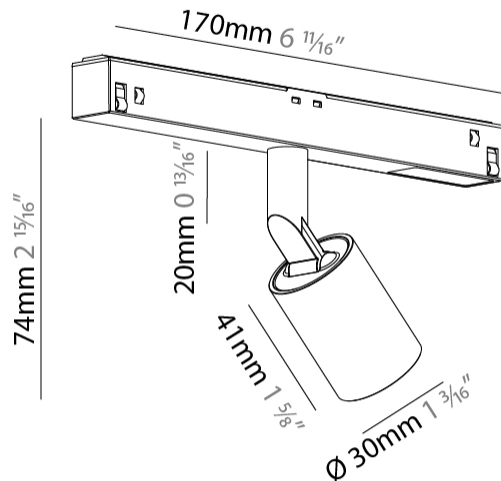

1. To build a product code in our configurator select the specify button on the base model # product page
2. To build a manual product code on this datasheet choose from the options listed below in blue font and add the suffix to the base model #

GENERAL

Series: Centriq
Subseries: Centriq for Clicktrack
Brand: Prolight
Division: Architectural
Mounting Type: Track
Mounting Location: Ceiling
Subcategory: Spots

PHYSICAL

Shape: Cylinder
Diameter (mm): 30
Diameter (in): 1 ³/₁₆
Length (mm): 170
Length (in): 6 ¹³/₁₆
Height (mm): 74
Height (in): 2 ¹⁵/₁₆
Light Distribution: Adjustable / Direct
Fixture Finish: SSR / BKV / CWI / CRY / HAB / UFT / ITA / RUA / FTG / MYG / LOD / PUS / FRO / FUP / KIA / POP / BLS / SPG / MEY / GOH / GUM / CHC / COM / ABZ / JAG / OBR / MOS / ROR
Fixture Material: Aluminum

ELECTRICAL

Lamp Type: LED (Zhaga Standard)
Input Wattage (W): 4
Total Output Wattage (W): 3.6
Dimming: Non-Dimmable
Driver Included: No
Driver Location: Remote
Driver Type: Constant Voltage - Universal
Driver Class: Class 2
Input Voltage (V): 48
Constant Current (MA): 340
Upon Request: 0-10Vdc dimming / DALI dimming

LED

Number of LEDs: 1
Color Temperature (°K): 2700 / 3000 / 4000
Max. Delivered Lumen (lm): 260 / 270 / 290
CRI: >90 CRI

OPTICAL

Optic°: 24 / 32
Adjustability: Rotational 360°; Tilt 90° (±45°)

RATINGS AND CERTIFICATIONS

Certified By: Certified for North American Standards
IP rating: IP20