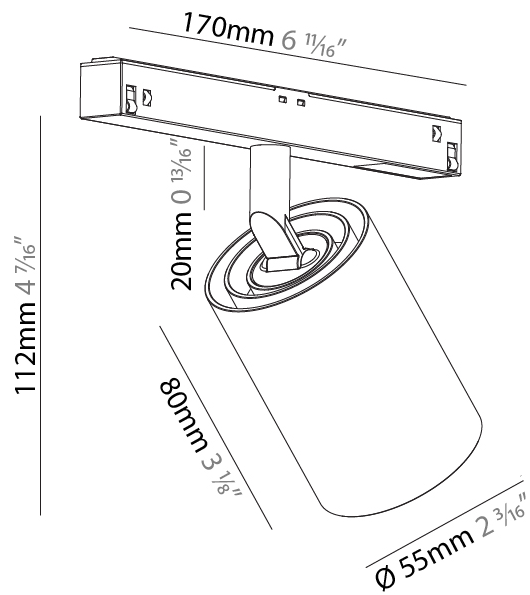

1. To build a product code in our configurator select the specify button on the base model # product page
2. To build a manual product code on this datasheet choose from the options listed below in blue font and add the suffix to the base model #

GENERAL

Series: Centriq
Subseries: Centriq for Clicktrack
Brand: Prolicht
Division: Architectural
Mounting Type: Track
Mounting Location: Ceiling
Subcategory: Spots

PHYSICAL

Shape: Cylinder
Diameter (mm): 55
Diameter (in): 2 ³/₁₆
Length (mm): 170
Length (in): 6 ¹¹/₁₆
Height (mm): 112
Height (in): 4 ⁷/₁₆
Light Distribution: Adjustable / Direct
Fixture Finish: SSR / BKV / CWI / CRY / HAB / UFT / ITA / RUA / FTG / MYG / LOD / PUS / FRO / FUP / KIA / POP / BLS / SPG / MEY / GOH / GUM / CHC / COM / ABZ / JAG / OBR / MOS / ROR
Fixture Material: Aluminum

ELECTRICAL

Lamp Type: LED (Zhaga Standard)
Input Wattage (W): 9
Total Output Wattage (W): 8.2
Dimming: Non-Dimmable
Driver Included: No
Driver Location: Remote
Driver Type: Constant Voltage - Universal
Driver Class: Class 2
Input Voltage (V): 48
Constant Current (MA): 700
Upon Request: 0-10Vdc dimming / DALI dimming

LED

Number of LEDs: 1
Color Temperature (°K): 2700 / 3000 / 4000
Max. Delivered Lumen (lm): 380 / 410 / 440
CRI: >90 CRI

OPTICAL

Reflector°: 9
Adjustability: Rotational 360°; Tilt 90° (±45°)

RATINGS AND CERTIFICATIONS

Certified By: Certified for North American Standards
IP rating: IP20