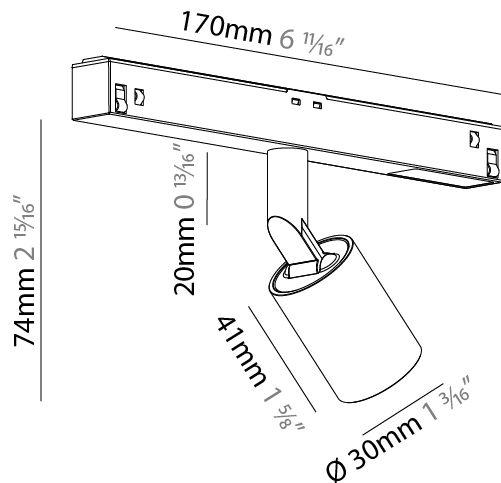

1. To build a product code in our configurator select the specify button on the base model # product page
2. To build a manual product code on this datasheet choose from the options listed below in blue font and add the suffix to the base model #

GENERAL

Series: Centriq
Subseries: Centriq for Clicktrack
Brand: Prolicht
Division: Architectural
Mounting Type: Track
Mounting Location: Ceiling
Subcategory: Spots

PHYSICAL

Shape: Cylinder
Diameter (mm): 40
Diameter (in): 1 ⁹/₁₆
Length (mm): 170
Length (in): 6 ¹³/₁₆
Height (mm): 88
Height (in): 3 ⁷/₁₆
Light Distribution: Adjustable / Direct
Fixture Finish: SSR / BKV / CWI / CRY / HAB / UFT / ITA / RUA / FTG / MYG / LOD / PUS / FRO / FUP / KIA / POP / BLS / SPG / MEY / GOH / GUM / CHC / COM / ABZ / JAG / OBR / MOS / ROR
Fixture Material: Aluminum

ELECTRICAL

Lamp Type: LED (Zhaga Standard)
Input Wattage (W): 6
Total Output Wattage (W): 5.4
Dimming: Non-Dimmable
Driver Included: No
Driver Location: Remote
Driver Type: Constant Voltage - Universal
Driver Class: Class 2
Input Voltage (V): 48
Constant Current (MA): 340
Upon Request: 0-10Vdc dimming / DALI dimming

LED

Number of LEDs: 1
Color Temperature (°K): 2700 / 3000 / 4000
Max. Delivered Lumen (lm): 494 / 519 / 526
CRI: >90 CRI

OPTICAL

Reflector°: 20 / 40 / 50
Optic°: 31 / 36
Adjustability: Rotational 360°; Tilt 90° (±45°)

RATINGS AND CERTIFICATIONS

Certified By: Certified for North American Standards
IP rating: IP20