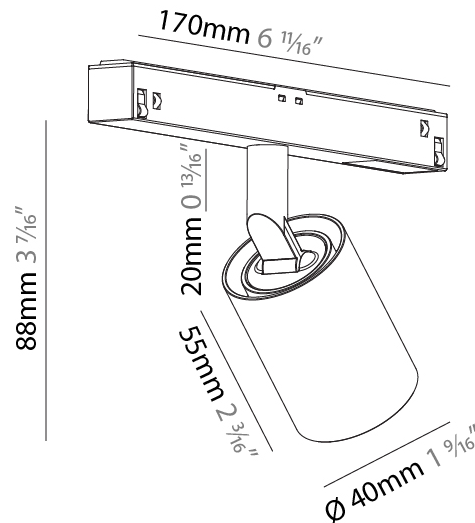

1. To build a product code in our configurator select the specify button on the base model # product page
2. To build a manual product code on this datasheet choose from the options listed below in blue font and add the suffix to the base model #

GENERAL

Series: Centriq
Subseries: Centriq for Clicktrack
Brand: Prolicht
Division: Architectural
Mounting Type: Track
Mounting Location: Ceiling
Subcategory: Spots

PHYSICAL

Shape: Cylinder
Diameter (mm): 40
Diameter (in): 1 9/16
Length (mm): 170
Length (in): 6 1/4
Height (mm): 88
Height (in): 3 7/16
Light Distribution: Adjustable / Direct
Fixture Finish: SSR / BKV / CWI / CRY / HAB / UFT / ITA / RUA / FTG / MYG / LOD / PUS / FRO / FUP / KIA / POP / BLS / SPG / MEY / GOH / GUM / CHC / COM / ABZ / JAG / OBR / MOS / ROR
Fixture Material: Aluminum

ELECTRICAL

Lamp Type: LED (Zhaga Standard)
Input Wattage (W): 6
Total Output Wattage (W): 5.4
Dimming: Non-Dimmable
Driver Included: No
Driver Location: Remote
Driver Type: Constant Voltage - Universal
Driver Class: Class 2
Input Voltage (V): 48
Constant Current (MA): 490
Upon Request: 0-10Vdc dimming / DALI dimming

LED

Number of LEDs: 1
Color Temperature (°K): 2700 / 3000 / 4000
Max. Delivered Lumen (lm): 360 / 390 / 420
CRI: >90 CRI

OPTICAL

Reflector°: 10
Adjustability: Rotational 360°; Tilt 90° (±45°)

RATINGS AND CERTIFICATIONS

Certified By: Certified for North American Standards
IP rating: IP20