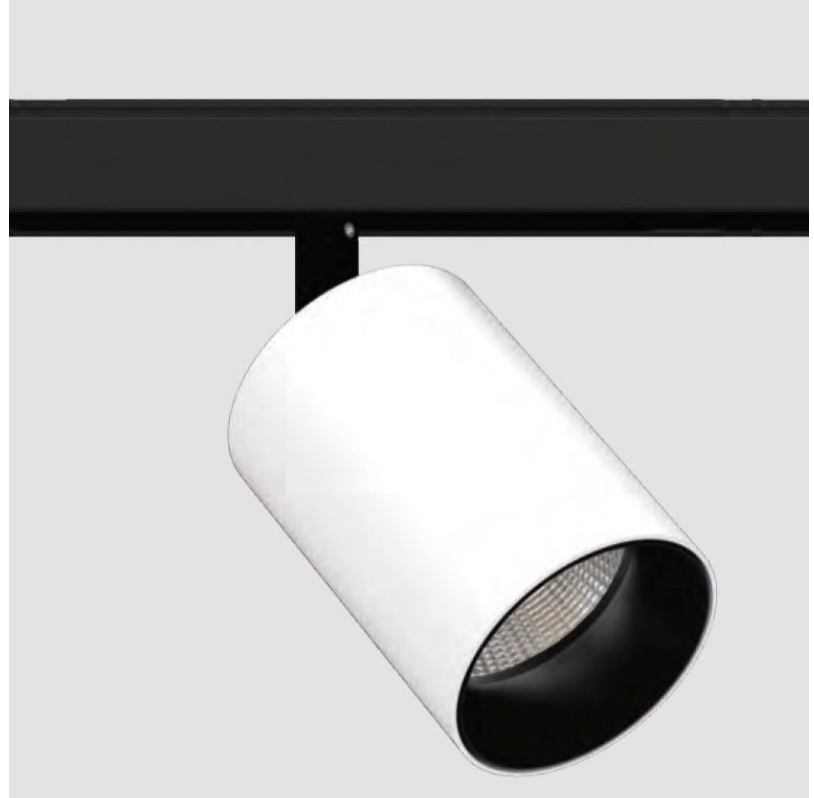

1. To build a product code in our configurator select the specify button on the base model # product page
2. To build a manual product code on this datasheet choose from the options listed below in blue font and add the suffix to the base model #

GENERAL

Series: Centriq
Subseries: Centriq for Clicktrack
Brand: Prolicht
Division: Architectural
Mounting Type: Track
Mounting Location: Ceiling
Subcategory: Spots

PHYSICAL

Shape: Cylinder
Diameter (mm): 55
Diameter (in): 2 3/16
Length (mm): 170
Length (in): 6 11/16
Height (mm): 112
Height (in): 4 7/16
Light Distribution: Adjustable / Direct
Fixture Finish: SSR / BKV / CWI / CRY / HAB / UFT / ITA / RUA / FTG / MYG / LOD / PUS / FRO / FUP / KIA / POP / BLS / SPG / MEY / GOH / GUM / CHC / COM / ABZ / JAG / OBR / MOS / ROR
Fixture Material: Aluminum

ELECTRICAL

Lamp Type: LED (Zhaga Standard)
Input Wattage (W): 9
Total Output Wattage (W): 8.2
Dimming: Non-Dimmable
Driver Included: No
Driver Location: Remote
Driver Type: Constant Voltage - Universal
Driver Class: Class 2
Input Voltage (V): 48
Constant Current (MA): 700
Upon Request: 0-10Vdc dimming / DALI dimming

LED

Number of LEDs: 1
Color Temperature (°K): 2700 / 3000 / 4000
Max. Delivered Lumen (lm): 380 / 410 / 440
CRI: >90 CRI

OPTICAL

Reflector°: 9
Adjustability: Rotational 360°; Tilt 90° (±45°)

RATINGS AND CERTIFICATIONS

Certified By: Certified for North American Standards
IP rating: IP20