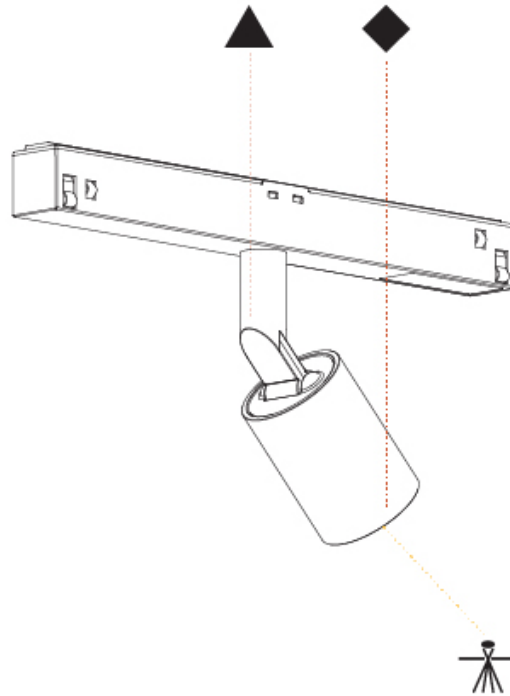

CENTRIQ FOR CLICKTRACK TRACK

A3T105-

PROJECT _____

TYPE _____

SPECIFIER _____

QUANTITY _____

DATE _____

A