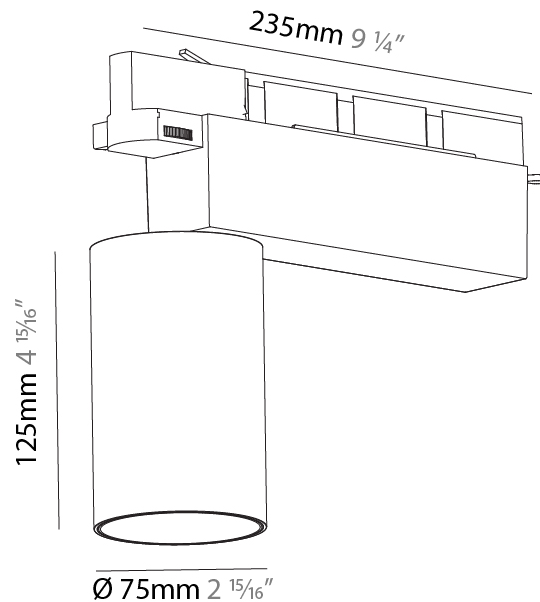

GENERAL

Series: Centriq
 Subseries: Centriq 75
 Brand: Prolicht
 Division: Architectural
 Mounting Type: Track
 Mounting Location: Ceiling
 Subcategory: Spots

PHYSICAL

Shape: Cylinder
 Diameter (mm): 75
 Diameter (in): 2 ¹⁵/₁₆
 Length (mm): 235
 Length (in): 9 ¹/₄
 Height (mm): 182
 Height (in): 7 ³/₁₆
 Light Distribution: Adjustable / Direct
 Weight (kg): 1.099
 Weight (lbs): 2.42
 Installation Requirement: Track or profile system
 Fixture Finish: SSR / BKV / CWI / CRY / HAB / LAG / UFT / ITA / RUA / RUR / MIC / FTG / MYG / TWT / LOD / PUS / FRO / FUP / KIA / POP / BLS / SPG / MEY / GOH / GUM / CHC / COM / ABZ / JAG / OBR / MOS / ROR
 Fixture Material: Aluminum Die Cast

OPTICAL

Reflector°: 20 / 25 / 40
 Adjustability: Rotational 340°; Tilt 90°
 Upon Request: Special Beam Angles

RATINGS AND CERTIFICATIONS

Certified By: Certified for North American Standards
 IP rating: IP20