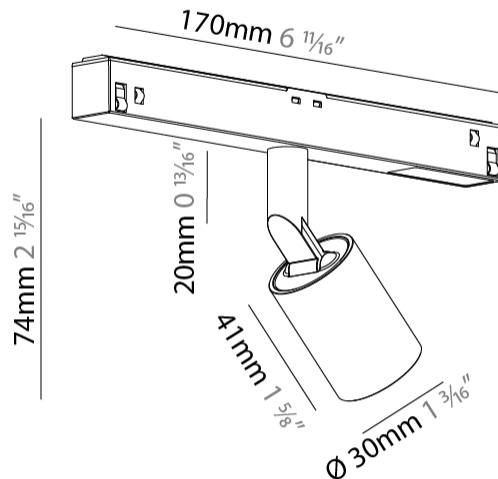

1. To build a product code in our configurator select the specify button on the base model # product page
2. To build a manual product code on this datasheet choose from the options listed below in blue font and add the suffix to the base model #

GENERAL

Series: Centriq
Subseries: Centriq for Clicktrack
Brand: Prolicht
Division: Architectural
Mounting Type: Track
Mounting Location: Ceiling
Subcategory: Spots

PHYSICAL

Shape: Cylinder
Diameter (mm): 30
Diameter (in): 1 3/16
Length (mm): 170
Length (in): 6 11/16
Height (mm): 74
Height (in): 2 15/16
Light Distribution: Adjustable / Direct
Fixture Finish: SSR / BKV / CWI / CRY / HAB / UFT / ITA / RUA / FTG / MYG / LOD / PUS / FRO / FUP / KIA / POP / BLS / SPG / MEY / GOH / GUM / CHC / COM / ABZ / JAG / OBR / MOS / ROR
Fixture Material: Aluminum

ELECTRICAL

Lamp Type: LED (Zhaga Standard)
Input Wattage (W): 4
Total Output Wattage (W): 3.6
Dimming: Non-Dimmable
Driver Included: No
Driver Location: Remote
Driver Type: Constant Voltage - Universal
Driver Class: Class 2
Input Voltage (V): 48
Constant Current (mA): 340
Upon Request: 0-10Vdc dimming / DALI dimming

LED

Number of LEDs: 1
Color Temperature (°K): 2700 / 3000 / 4000
Max. Delivered Lumen (lm): 260 / 270 / 290
CRI: >90 CRI

OPTICAL

Optic°: 24 / 32
Adjustability: Rotational 360°; Tilt 90° (±45°)

RATINGS AND CERTIFICATIONS

Certified By: Certified for North American Standards
IP rating: IP20