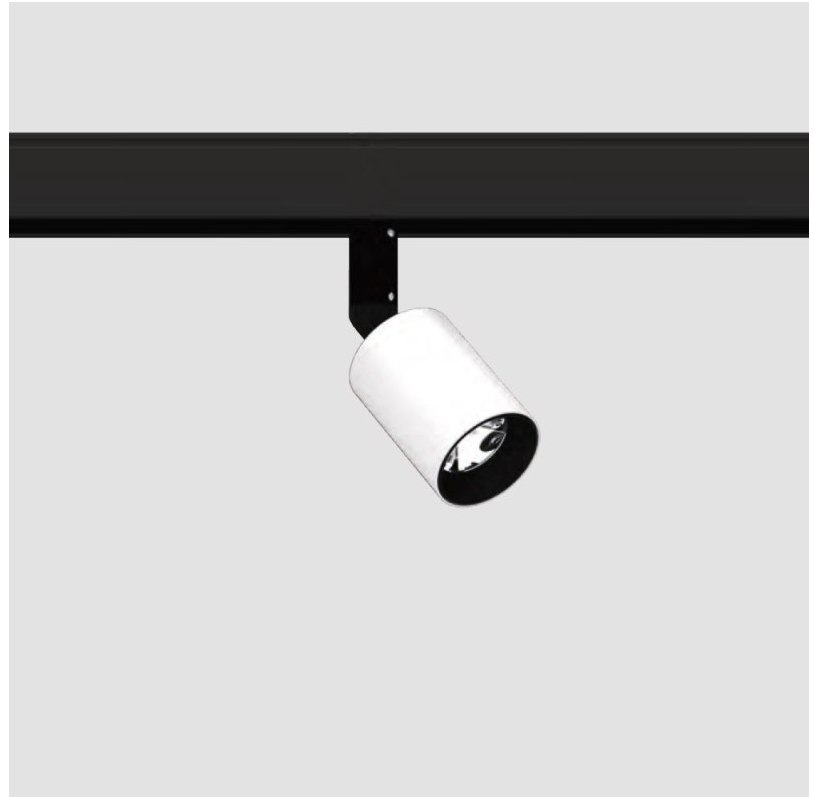

1. To build a product code in our configurator select the specify button on the base model # product page
2. To build a manual product code on this datasheet choose from the options listed below in blue font and add the suffix to the base model #

GENERAL

Series: Centriq
Subseries: Centriq for Clicktrack
Brand: Prolicht
Division: Architectural
Mounting Type: Track
Mounting Location: Ceiling
Subcategory: Spots

PHYSICAL

Shape: Cylinder
Diameter (mm): 30
Diameter (in): 1 3/16
Length (mm): 170
Length (in): 6 11/16
Height (mm): 74
Height (in): 2 15/16
Light Distribution: Adjustable / Direct
Fixture Finish: SSR / BKV / CWI / CRY / HAB / UFT / ITA / RUA / FTG / MYG / LOD / PUS / FRO / FUP / KIA / POP / BLS / SPG / MEY / GOH / GUM / CHC / COM / ABZ / JAG / OBR / MOS / ROR
Fixture Material: Aluminum

ELECTRICAL

Lamp Type: LED (Zhaga Standard)
Input Wattage (W): 4
Total Output Wattage (W): 3.6
Dimming: Non-Dimmable
Driver Included: No
Driver Location: Remote
Driver Type: Constant Voltage - Universal
Driver Class: Class 2
Input Voltage (V): 48
Constant Current (mA): 340
Upon Request: 0-10Vdc dimming / DALI dimming

LED

Number of LEDs: 1
Color Temperature (°K): 2700 / 3000 / 4000
Max. Delivered Lumen (lm): 260 / 270 / 290
CRI: >90 CRI

OPTICAL

Optic°: 24 / 32
Adjustability: Rotational 360°; Tilt 90° (±45°)

RATINGS AND CERTIFICATIONS

Certified By: Certified for North American Standards
IP rating: IP20