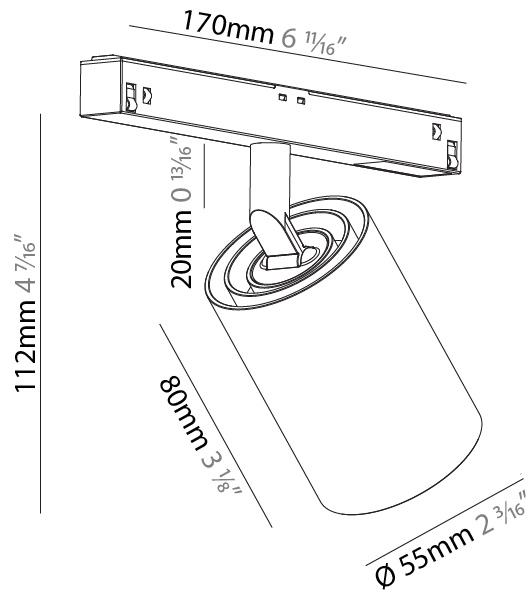

1. To build a product code in our configurator select the specify button on the base model # product page
2. To build a manual product code on this datasheet choose from the options listed below in blue font and add the suffix to the base model #

GENERAL

Series: Centriq
Subseries: Centriq for Clicktrack
Brand: Prolicht
Division: Architectural
Mounting Type: Track
Mounting Location: Ceiling
Subcategory: Spots

PHYSICAL

Shape: Cylinder
Diameter (mm): 55
Diameter (in): 2 3/16
Length (mm): 170
Length (in): 6 11/16
Height (mm): 112
Height (in): 4 7/16
Light Distribution: Adjustable / Direct
Fixture Finish: SSR / BKV / CWI / CRY / HAB / UFT / ITA / RUA / FTG / MYG / LOD / PUS / FRO / FUP / KIA / POP / BLS / SPG / MEY / GOH / GUM / CHC / COM / ABZ / JAG / OBR / MOS / ROR
Fixture Material: Aluminum

ELECTRICAL

Lamp Type: LED (Zhaga Standard)
Input Wattage (W): 9
Total Output Wattage (W): 8.2
Dimming: Non-Dimmable
Driver Included: No
Driver Location: Remote
Driver Type: Constant Voltage - Universal
Driver Class: Class 2
Input Voltage (V): 48
Constant Current (MA): 700
Upon Request: 0-10Vdc dimming / DALI dimming

LED

Number of LEDs: 1
Color Temperature (°K): 2700 / 3000 / 4000
Max. Delivered Lumen (lm): 380 / 410 / 440
CRI: >90 CRI

OPTICAL

Reflector°: 9
Adjustability: Rotational 360°; Tilt 90° (±45°)

RATINGS AND CERTIFICATIONS

Certified By: Certified for North American Standards
IP rating: IP20