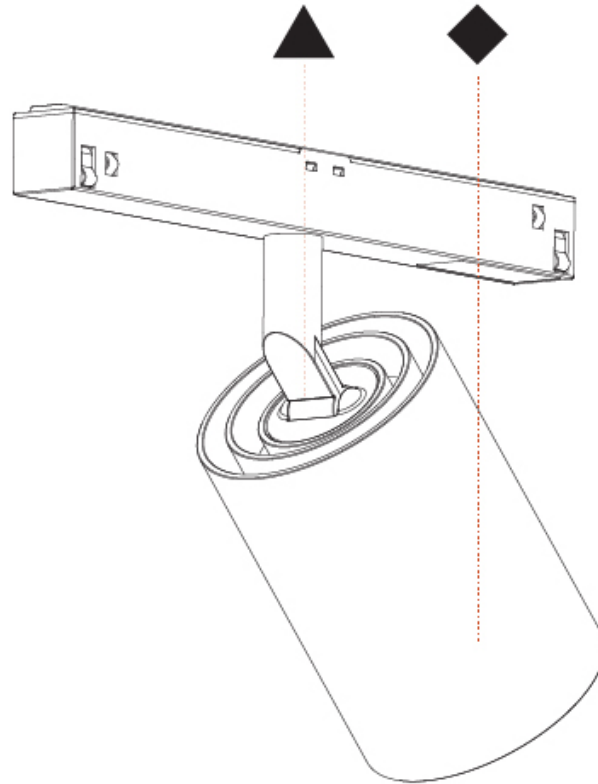

CENTRIQ FOR CLICKTRACK TRACK

A3T108-

PROJECT _____

TYPE _____

SPECIFIER _____

QUANTITY _____

DATE _____

A