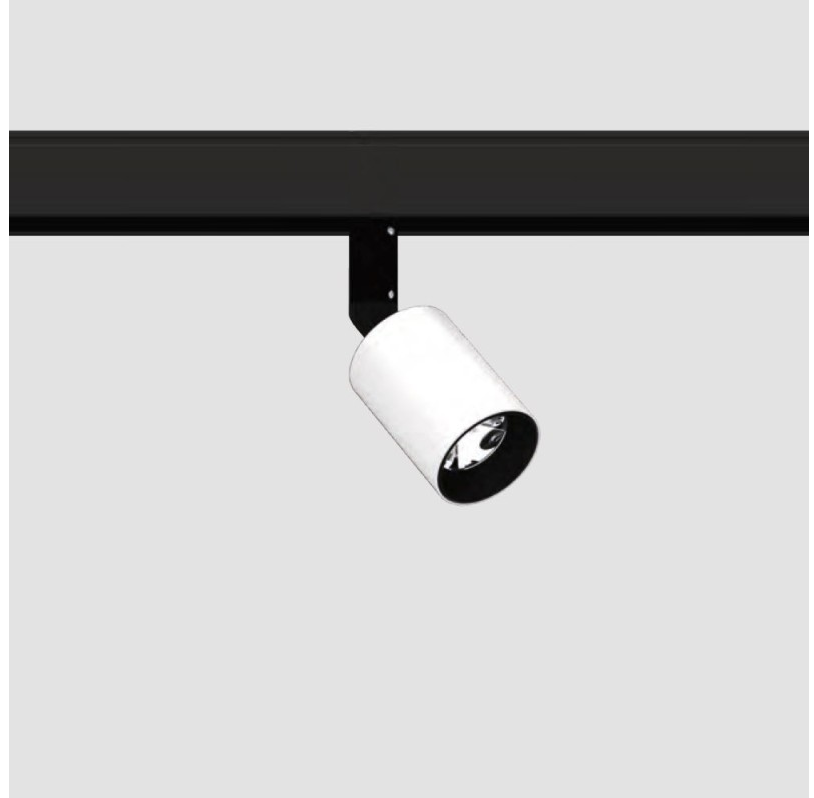

1. To build a product code in our configurator select the specify button on the base model # product page
2. To build a manual product code on this datasheet choose from the options listed below in blue font and add the suffix to the base model #

GENERAL

Series: Centriq
Subseries: Centriq for Clicktrack
Brand: Prolicht
Division: Architectural
Mounting Type: Track
Mounting Location: Ceiling
Subcategory: Spots

PHYSICAL

Shape: Cylinder
Diameter (mm): 30
Diameter (in): 1 3/16
Length (mm): 170
Length (in): 6 11/16
Height (mm): 74
Height (in): 2 15/16
Light Distribution: Adjustable / Direct
Fixture Finish: SSR / BKV / CWI / CRY / HAB / UFT / ITA / RUA / FTG / MYG / LOD / PUS / FRO / FUP / KIA / POP / BLS / SPG / MEY / GOH / GUM / CHC / COM / ABZ / JAG / OBR / MOS / ROR
Fixture Material: Aluminum

ELECTRICAL

Lamp Type: LED (Zhaga Standard)
Input Wattage (W): 4
Total Output Wattage (W): 3.6
Dimming: Non-Dimmable
Driver Included: No
Driver Location: Remote
Driver Type: Constant Voltage - Universal
Driver Class: Class 2
Input Voltage (V): 48
Constant Current (mA): 340
Upon Request: 0-10Vdc dimming / DALI dimming

LED

Number of LEDs: 1
Color Temperature (°K): 2700 / 3000 / 4000
Max. Delivered Lumen (lm): 260 / 270 / 290
CRI: >90 CRI

OPTICAL

Optic°: 24 / 32
Adjustability: Rotational 360°; Tilt 90° (±45°)

RATINGS AND CERTIFICATIONS

Certified By: Certified for North American Standards
IP rating: IP20