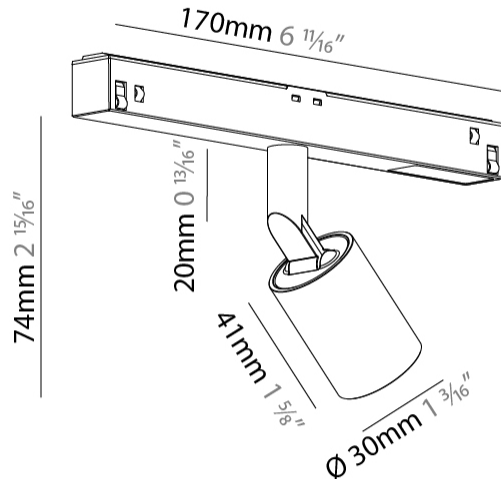

1. To build a product code in our configurator select the specify button on the base model # product page
2. To build a manual product code on this datasheet choose from the options listed below in blue font and add the suffix to the base model #

GENERAL

Series: Centriq
Subseries: Centriq for Clicktrack
Brand: Prolicht
Division: Architectural
Mounting Type: Track
Mounting Location: Ceiling
Subcategory: Spots

PHYSICAL

Shape: Cylinder
Diameter (mm): 30
Diameter (in): 1 3/16
Length (mm): 170
Length (in): 6 11/16
Height (mm): 74
Height (in): 2 15/16
Light Distribution: Adjustable / Direct
Fixture Finish: SSR / BKV / CWI / CRY / HAB / UFT / ITA / RUA / FTG / MYG / LOD / PUS / FRO / FUP / KIA / POP / BLS / SPG / MEY / GOH / GUM / CHC / COM / ABZ / JAG / OBR / MOS / ROR
Fixture Material: Aluminum

ELECTRICAL

Lamp Type: LED (Zhaga Standard)
Input Wattage (W): 4
Total Output Wattage (W): 3.6
Dimming: Non-Dimmable
Driver Included: No
Driver Location: Remote
Driver Type: Constant Voltage - Universal
Driver Class: Class 2
Input Voltage (V): 48
Constant Current (mA): 340
Upon Request: 0-10Vdc dimming / DALI dimming

LED

Number of LEDs: 1
Color Temperature (°K): 2700 / 3000 / 4000
Max. Delivered Lumen (lm): 260 / 270 / 290
CRI: >90 CRI

OPTICAL

Optic°: 24 / 32
Adjustability: Rotational 360°; Tilt 90° (±45°)

RATINGS AND CERTIFICATIONS

Certified By: Certified for North American Standards
IP rating: IP20