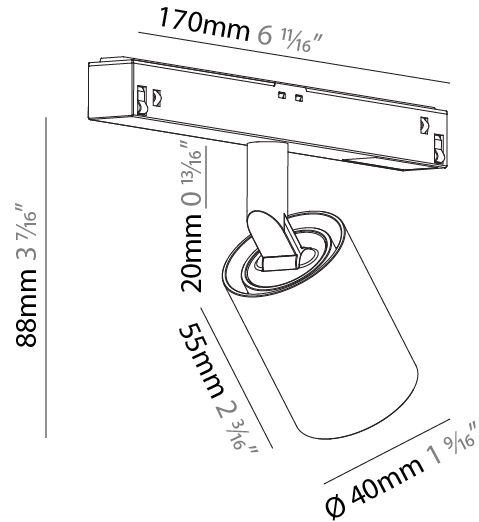

1. To build a product code in our configurator select the specify button on the base model # product page
2. To build a manual product code on this datasheet choose from the options listed below in blue font and add the suffix to the base model #

GENERAL

Series: Centriq
Subseries: Centriq for Clicktrack
Brand: Prolicht
Division: Architectural
Mounting Type: Track
Mounting Location: Ceiling
Subcategory: Spots

PHYSICAL

Shape: Cylinder
Diameter (mm): 40
Diameter (in): 1 9/16
Length (mm): 170
Length (in): 6 1/4
Height (mm): 88
Height (in): 3 7/16
Light Distribution: Adjustable / Direct
Fixture Finish: SSR / BKV / CWI / CRY / HAB / UFT / ITA / RUA / FTG / MYG / LOD / PUS / FRO / FUP / KIA / POP / BLS / SPG / MEY / GOH / GUM / CHC / COM / ABZ / JAG / OBR / MOS / ROR
Fixture Material: Aluminum

ELECTRICAL

Lamp Type: LED (Zhaga Standard)
Input Wattage (W): 6
Total Output Wattage (W): 5.4
Dimming: Non-Dimmable
Driver Included: No
Driver Location: Remote
Driver Type: Constant Voltage - Universal
Driver Class: Class 2
Input Voltage (V): 48
Constant Current (MA): 490
Upon Request: 0-10Vdc dimming / DALI dimming

LED

Number of LEDs: 1
Color Temperature (°K): 2700 / 3000 / 4000
Max. Delivered Lumen (lm): 360 / 390 / 420
CRI: >90 CRI

OPTICAL

Reflector°: 10
Adjustability: Rotational 360°; Tilt 90° (±45°)

RATINGS AND CERTIFICATIONS

Certified By: Certified for North American Standards
IP rating: IP20