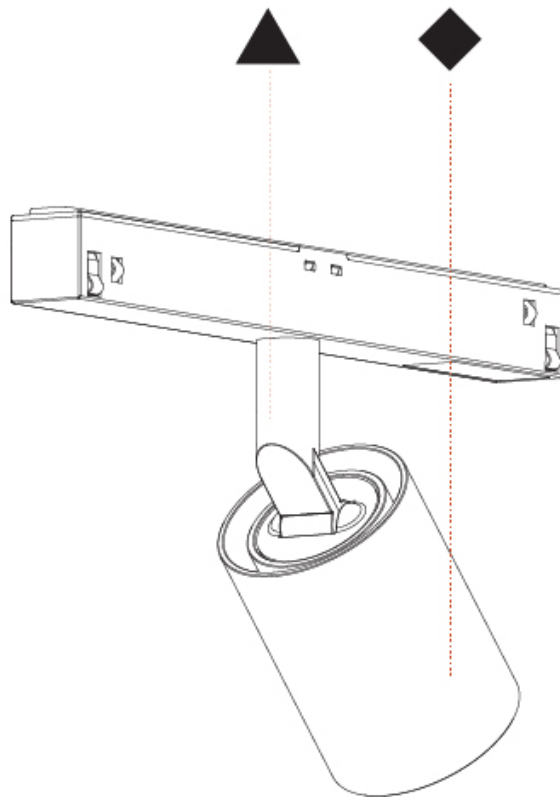

CENTRIQ FOR CLICKTRACK TRACK

A3T107-

PROJECT

TYPE

SPECIFIER

QUANTITY

DATE

A