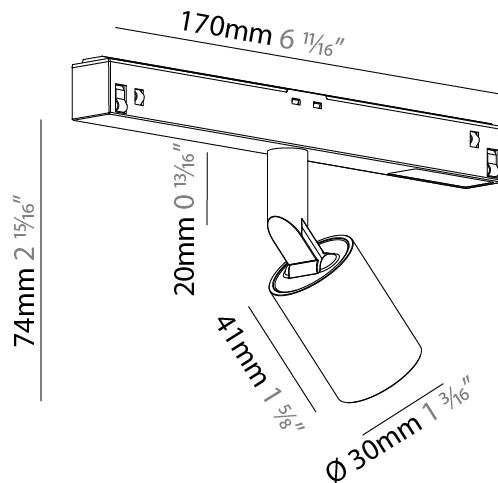

1. To build a product code in our configurator select the specify button on the base model # product page
2. To build a manual product code on this datasheet choose from the options listed below in blue font and add the suffix to the base model #

GENERAL

Series: Centriq
Subseries: Centriq for Clicktrack
Brand: Prolicht
Division: Architectural
Mounting Type: Track
Mounting Location: Ceiling
Subcategory: Spots

PHYSICAL

Shape: Cylinder
Diameter (mm): 40
Diameter (in): 1 5/16
Length (mm): 170
Length (in): 6 11/16
Height (mm): 88
Height (in): 3 7/16
Light Distribution: Adjustable / Direct
Fixture Finish: SSR / BKV / CWI / CRY / HAB / UFT / ITA / RUA / FTG / MYG / LOD / PUS / FRO / FUP / KIA / POP / BLS / SPG / MEY / GOH / GUM / CHC / COM / ABZ / JAG / OBR / MOS / ROR
Fixture Material: Aluminum

ELECTRICAL

Lamp Type: LED (Zhaga Standard)
Input Wattage (W): 6
Total Output Wattage (W): 5.4
Dimming: Non-Dimmable
Driver Included: No
Driver Location: Remote
Driver Type: Constant Voltage - Universal
Driver Class: Class 2
Input Voltage (V): 48
Constant Current (mA): 340
Upon Request: 0-10Vdc dimming / DALI dimming

LED

Number of LEDs: 1
Color Temperature (°K): 2700 / 3000 / 4000
Max. Delivered Lumen (lm): 494 / 519 / 526
CRI: >90 CRI

OPTICAL

Reflector°: 20 / 40 / 50
Optic°: 31 / 36
Adjustability: Rotational 360°; Tilt 90° (±45°)

RATINGS AND CERTIFICATIONS

Certified By: Certified for North American Standards
IP rating: IP20