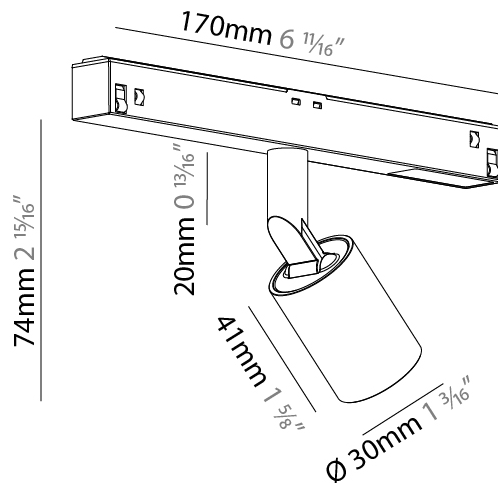

1. To build a product code in our configurator select the specify button on the base model # product page
2. To build a manual product code on this datasheet choose from the options listed below in blue font and add the suffix to the base model #

GENERAL

Series: Centriq
Subseries: Centriq for Clicktrack
Brand: Prolicht
Division: Architectural
Mounting Type: Track
Mounting Location: Ceiling
Subcategory: Spots

PHYSICAL

Shape: Cylinder
Diameter (mm): 40
Diameter (in): 1 9/16
Length (mm): 170
Length (in): 6 11/16
Height (mm): 88
Height (in): 3 7/16
Light Distribution: Adjustable / Direct
Fixture Finish: SSR / BKV / CWI / CRY / HAB / UFT / ITA / RUA / FTG / MYG / LOD / PUS / FRO / FUP / KIA / POP / BLS / SPG / MEY / GOH / GUM / CHC / COM / ABZ / JAG / OBR / MOS / ROR
Fixture Material: Aluminum

ELECTRICAL

Lamp Type: LED (Zhaga Standard)
Input Wattage (W): 6
Total Output Wattage (W): 5.4
Dimming: Non-Dimmable
Driver Included: No
Driver Location: Remote
Driver Type: Constant Voltage - Universal
Driver Class: Class 2
Input Voltage (V): 48
Constant Current (mA): 340
Upon Request: 0-10Vdc dimming / DALI dimming

LED

Number of LEDs: 1
Color Temperature (°K): 2700 / 3000 / 4000
Max. Delivered Lumen (lm): 494 / 519 / 526
CRI: >90 CRI

OPTICAL

Reflector°: 20 / 40 / 50
Optic°: 31 / 36
Adjustability: Rotational 360°; Tilt 90° (±45°)

RATINGS AND CERTIFICATIONS

Certified By: Certified for North American Standards
IP rating: IP20