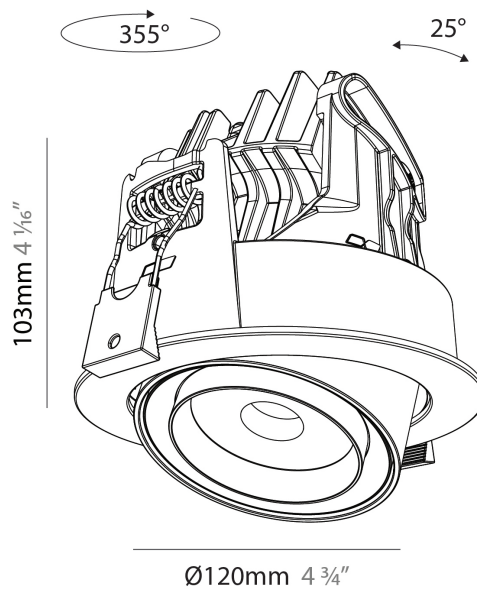

GENERAL

Series: Centriq
Subseries: Centriq Round Flex Adjustable
Brand: Prolicht
Division: Architectural
Mounting Type: Recessed
Mounting Location: Ceiling
Subcategory: Spots

PHYSICAL

Shape: Cylinder
Diameter (mm): 120
Diameter (in): 4 ¾
Height (mm): 103
Height (in): 4 1/16
Min. Recessing Depth (mm): 120
Min. Recessing Depth (in): 4 ¾
Light Distribution: Adjustable / Direct
Weight (kg): 0.666
Fixture Finish: SSR / BKV / CWI / CRY / HAB / UFT / ITA / RUA / FTG / MYG / LOD / PUS / FRO / FUP / KIA / POP / BLS / SPG / MEY / GOH / GUM / CHC / COM / ABZ / JAG / OBR / MOS / ROR
Fixture Material: Aluminum
Cut-out Measurements: Dia. 112mm / 4 7/16"

ELECTRICAL

Lamp Type: LED (Zhaga Standard)
Input Wattage (W): 8.2
Total Output Wattage (W): 7.3
Dimming: Dali Dimming
Driver Included: No
Driver Location: Remote
Driver Type: Constant Current - Universal
Driver Class: Class 2
Input Voltage (V): 120 - 277
Constant Current (MA): 200

LED

Color Temperature (°K): 2700-6500 Tunable White
Max. Delivered Lumen (lm): 391 - 451
Nominal Lumen (lm): 576 - 664
CRI: >90 CRI
Lamp Life (hrs): 50000

OPTICAL

Beam Angle: 14 - 46
Adjustability: Rotational 350° / Tilt 25°

RATINGS AND CERTIFICATIONS

Certified By: CSA Certified to UL and CSA Standards
IP rating: IP20