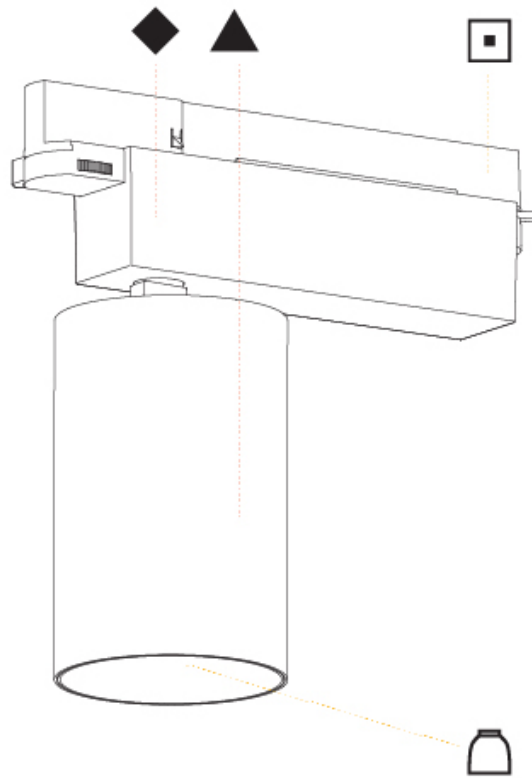

CENTRIQ 95 TRACK

A3T019-

PROJECT

TYPE

SPECIFIER

QUANTITY

DATE

A