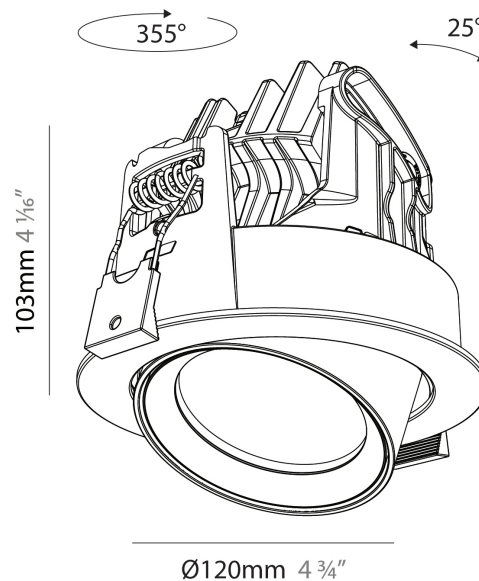

GENERAL

Series: Centriq
Subseries: Centriq Round Adjustable
Brand: Prolicht
Division: Architectural
Mounting Type: Recessed
Mounting Location: Ceiling
Subcategory: Spots

PHYSICAL

Shape: Cylinder
Diameter (mm): 120
Diameter (in): 4 ¾
Height (mm): 105
Height (in): 4 ¼
Min. Recessing Depth (mm): 120
Min. Recessing Depth (in): 4 ¾
Light Distribution: Adjustable / Direct
Weight (kg): 0.649
Diffuser: Lens Pack - No Lens / Opal / Linear Spread Lens / Honeycomb / Spread Lens
Fixture Finish: SSR / BKV / CWI / CRY / HAB / LAG / UFT / ITA / RUA / RUR / MIC / FTG / MYG / TWT / LOD / PUS / FRO / FUP / KIA / POP / BLS / SPG / MEY / GOH / GUM / CHC / COM / ABZ / JAG / OBR / MOS / ROR
Fixture Material: Aluminum
Cut-out Measurements: Dia. 112mm / 4 7/16"

ELECTRICAL

Lamp Type: LED (Zhaga Standard)
Input Wattage (W): 20.5
Total Output Wattage (W): 18.1
Dimming: Tri-Mode (Non-Dimming and Phase Dimming (120Vac only) and 0-10V Dimming)
Driver Included: Yes
Driver Location: Recessed Housing
Driver Type: Constant Current - Universal
Driver Class: Class 2
Input Voltage (V): 120 - 277
Constant Current (MA): 500

LED

Color Temperature (°K): 2700 / 3000 / 3500 / 4000
Max. Delivered Lumen (lm): 1432 / 1542 / 1432 / 1636
Nominal Lumen (lm): 1668 / 1797 / 1868 / 1907
CRI: >90 CRI
Lamp Life (hrs): 50000

OPTICAL

Reflector°: 10
Adjustability: Rotational 350°; Tilt 90°

RATINGS AND CERTIFICATIONS

Certified By: Certified for North American Standards
IP rating: IP20