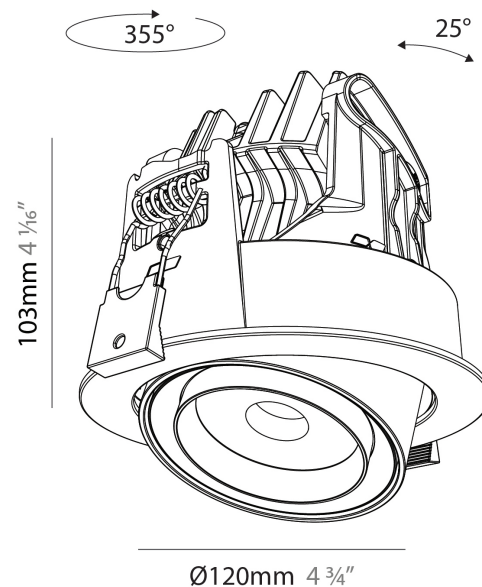

GENERAL

Series: Centriq
Subseries: Centriq Round Flex Adjustable
Brand: Prolicht
Division: Architectural
Mounting Type: Recessed
Mounting Location: Ceiling
Subcategory: Spots

PHYSICAL

Shape: Cylinder
Diameter (mm): 120
Diameter (in): 4 3/4
Height (mm): 105
Height (in): 4 1/8
Min. Recessing Depth (mm): 120
Min. Recessing Depth (in): 4 3/4
Light Distribution: Adjustable / Direct
Weight (kg): 0.666
Fixture Finish: SSR / BKV / CWI / CRY / HAB / LAG / UFT / ITA / RUA / RUR / MIC / FTG / MYG / TWT / LOD / PUS / FRO / FUP / KIA / POP / BLS / SPG / MEY / GOH / GUM / CHC / COM / ABZ / JAG / OBR / MOS / ROR
Fixture Material: Aluminum
Cut-out Measurements: Dia. 112mm / 4 7/16"

ELECTRICAL

Lamp Type: LED (Zhaga Standard)
Input Wattage (W): 20.5
Total Output Wattage (W): 18.1
Dimming: Tri-Mode (Non-Dimming and Phase Dimming (120Vac only) and 0-10V Dimming)
Driver Included: Yes
Driver Location: Recessed Housing
Driver Type: Constant Current - Universal
Driver Class: Class 2
Housing: ENCP 3
Input Voltage (V): 120 - 277
Constant Current (MA): 500

LED

Color Temperature (°K): 2700 / 3000 / 3500 / 4000
Max. Delivered Lumen (lm): 1201 / 1294 / 1346 / 1373
Nominal Lumen (lm): 1668 / 1797 / 1869 / 1907
CRI: >90 CRI
Lamp Life (hrs): 50000

OPTICAL

Beam Angle: 18 - 46
Adjustability: Rotational 350° / Tilt 25°

RATINGS AND CERTIFICATIONS

Certified By: CSA Certified to UL and CSA Standards
IP rating: IP20