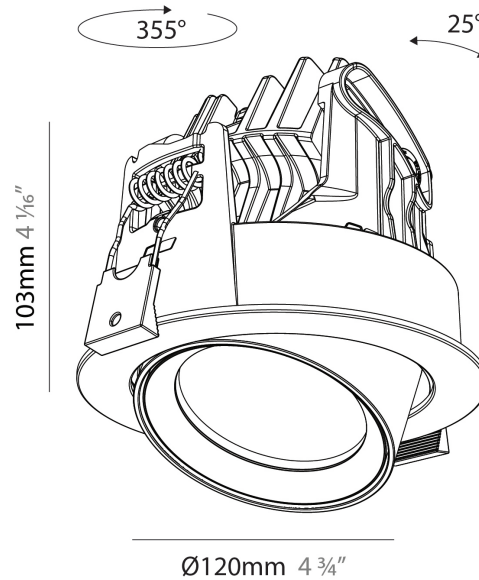

Series: Centriq
Subseries: Centriq Round Adjustable
Brand: Prolicht
Division: Architectural
Mounting Type: Recessed
Mounting Location: Ceiling
Subcategory: Spots

PHYSICAL

Shape: Cylinder
Diameter (mm): 120
Diameter (in): 4 3/4
Height (mm): 105
Height (in): 4 1/8
Min. Recessing Depth (mm): 120
Min. Recessing Depth (in): 4 3/4
Light Distribution: Adjustable / Direct
Weight (kg): 0.649
Diffuser: Lens Pack - No Lens / Opal / Linear Spread Lens / Honeycomb / Spread Lens
Fixture Finish: SSR / BKV / CWI / CRY / HAB / LAG / UFT / ITA / RUA / RUR / MIC / FTG / MYG / TWT / LOD / PUS / FRO / FUP / KIA / POP / BLS / SPG / MEY / GOH / GUM / CHC / COM / ABZ / JAG / OBR / MOS / ROR
Fixture Material: Aluminum
Cut-out Measurements: Dia. 112mm / 4 7/16"

ELECTRICAL

Lamp Type: LED (Zhaga Standard)
Input Wattage (W): 27.3
Total Output Wattage (W): 24.5
Dimming: Tri-Mode (Non-Dimming and Phase Dimming (120Vac only) and 0-10V Dimming)
Driver Included: Yes
Driver Location: Recessed Housing
Driver Type: Constant Current - Universal
Driver Class: Class 2
Input Voltage (V): 120 - 277
Constant Current (MA): 700

LED

Color Temperature (*K): 2700 / 3000 / 3500 / 4000
Max. Delivered Lumen (lm): 2348 / 2444 / 2549 / 2669
Nominal Lumen (lm): 2788 / 2903 / 3027 / 3170
CRI: >90 CRI
Lamp Life (hrs): 50000

OPTICAL

Reflector°: 20 / 32 / 54
Adjustability: Rotational 350°; Tilt 90°

RATINGS AND CERTIFICATIONS

Certified By: Certified for North American Standards
IP rating: IP20