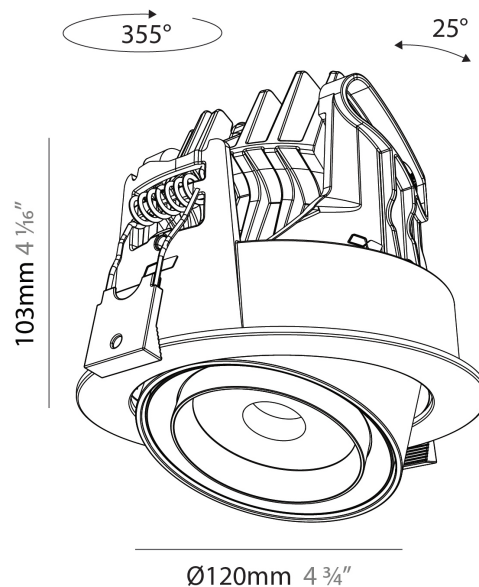

GENERAL

Series: Centriq
Subseries: Centriq Round Flex Adjustable
Brand: Prolicht
Division: Architectural
Mounting Type: Recessed
Mounting Location: Ceiling
Subcategory: Spots

PHYSICAL

Shape: Cylinder
Diameter (mm): 120
Diameter (in): 4 ¾
Height (mm): 103
Height (in): 4 1/16
Min. Recessing Depth (mm): 120
Min. Recessing Depth (in): 4 ¾
Light Distribution: Adjustable / Direct
Weight (kg): 0.666
Fixture Finish: SSR / BKV / CWI / CRY / HAB / LAG / UFT / ITA / RUA / RUR / MIC / FTG / MYG / TWT / LOD / PUS / FRO / FUP / KIA / POP / BLS / SPG / MEY / GOH / GUM / CHC / COM / ABZ / JAG / OBR / MOS / ROR
Fixture Material: Aluminum
Cut-out Measurements: Dia. 112mm / 4 7/16"

ELECTRICAL

Lamp Type: LED (Zhaga Standard)
Input Wattage (W): 8.2
Total Output Wattage (W): 7.3
Dimming: Dali Dimming
Driver Included: No
Driver Location: Remote
Driver Type: Constant Current - Universal
Driver Class: Class 2
Input Voltage (V): 120 - 277
Constant Current (MA): 200

LED

Color Temperature (°K): 2700-6500 Tunable White
Max. Delivered Lumen (lm): 391 - 451
Nominal Lumen (lm): 576 - 664
CRI: >90 CRI
Lamp Life (hrs): 50000

OPTICAL

Beam Angle: 14 - 46
Adjustability: Rotational 350° / Tilt 25°

RATINGS AND CERTIFICATIONS

Certified By: CSA Certified to UL and CSA Standards
IP rating: IP20