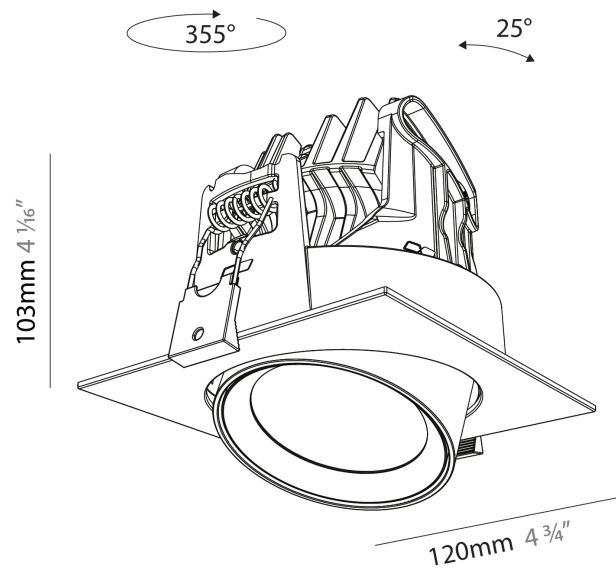

PHYSICAL

Shape: Cylinder
Diameter (mm): 120
Diameter (in): 4 3/4
Length (mm): 120
Length (in): 4 3/4
Height (mm): 105
Height (in): 4 1/8
Min. Recessing Depth (mm): 120
Min. Recessing Depth (in): 4 3/4
Light Distribution: Adjustable / Direct
Weight (kg): 0.665
Diffuser: Lens Pack - No Lens / Opal / Linear Spread Lens / Honeycomb / Spread Lens
Fixture Finish: SSR / BKV / CWI / CRY / HAB / LAG / UFT / ITA / RUA / RUR / MIC / FTG / MYG / TWT / LOD / PUS / FRO / FUP / KIA / POP / BLS / SPG / MEY / GOH / GUM / CHC / COM / ABZ / JAG / OBR / MOS / ROR
Fixture Material: Aluminum
Cut-out Measurements: Dia. 112mm / 4 7/16"

ELECTRICAL

Lamp Type: LED (Zhaga Standard)
Input Wattage (W): 34
Total Output Wattage (W): 30.9
Dimming: Tri-Mode (Non-Dimming and Phase Dimming (120Vac only) and 0-10V Dimming)
Driver Included: Yes
Driver Location: Recessed Housing
Driver Type: Constant Current - Universal
Driver Class: Class 2
Input Voltage (V): 120 - 277
Constant Current (MA): 900

LED

Color Temperature (°K): 2700 / 3000 / 3500 / 4000
Max. Delivered Lumen (lm): 2434 / 2534 / 2643 / 2768
Nominal Lumen (lm): 2788 / 2903 / 3027 / 3170
CRI: >90 CRI
Lamp Life (hrs): 50000

OPTICAL

Reflector°: 24 / 36 / 54
Adjustability: Rotational 350° / Tilt 25°

RATINGS AND CERTIFICATIONS

Certified By: CSA Certified to UL and CSA Standards
IP rating: IP20