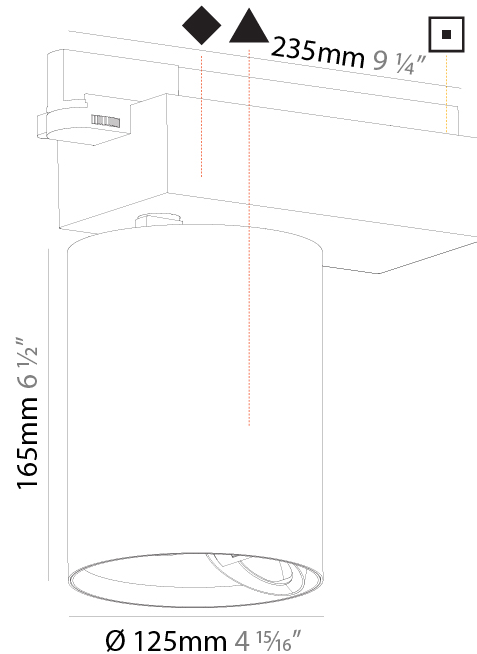

GENERAL

Series: Centriq
Subseries: Centriq Wallwash
Brand: Prolicht
Division: Architectural
Mounting Type: Track
Mounting Location: Ceiling
Subcategory: Spots

PHYSICAL

Shape: Cylinder
Diameter (mm): 125
Diameter (in): 4 15/16
Length (mm): 235
Length (in): 9 1/4
Height (mm): 165
Height (in): 6 1/2
Light Distribution: Adjustable / Asymmetric
Fixture Finish: SSR / BKV / CWI / CRY / HAB / LAG / UFT / ITA / RUA / RUR / MIC / FTG / MYG / TWT / LOD / PUS / FRO / FUP / KIA / POP / BLS / SPG / MEY / GOH / GUM / CHC / COM / ABZ / JAG / OBR / MOS / ROR
Fixture Material: Aluminum

ELECTRICAL

Lamp Type: LED (Zhaga Standard)
Input Wattage (W): 37.1
Total Output Wattage (W): 34
Dimming: Tri-Mode (Non-Dimming and Phase Dimming (120Vac only) and 0-10V Dimming)
Driver Included: Yes
Driver Location: Integrated
Driver Type: Constant Current - Universal
Driver Class: Class 2
Input Voltage (V): 120 - 277
Constant Current (MA): 1050

LED

Number of LEDs: 1
Color Temperature (°K): 2700 / 3000 / 3500 / 4000
Max. Delivered Lumen (lm): 2840 / 2950 / 3048 / 3110
CRI: >90 CRI
Efficiency (%): 85
Lamp Life (hrs): 50000

OPTICAL

Reflector: Multi-faceted
Adjustability: Rotational 340°; Tilt 90°

RATINGS AND CERTIFICATIONS

Certified By: Certified for North American Standards
IP rating: IP20