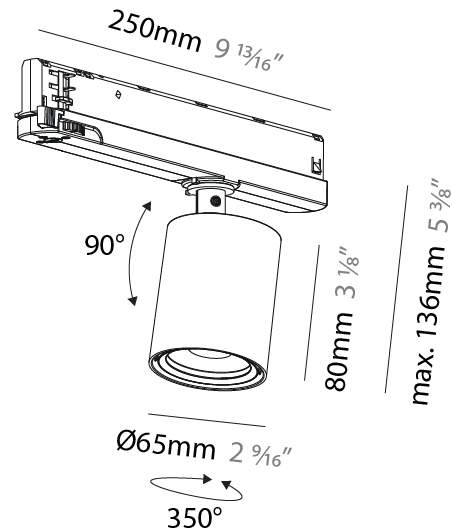

GENERAL

Series: Centriq
Subseries: Centriq In
Brand: Prolicht
Division: Architectural
Mounting Type: Track
Mounting Location: Ceiling
Subcategory: Spots

PHYSICAL

Shape: Cylinder
Diameter (mm): 65
Diameter (in): 2 ⁹/₁₆
Length (mm): 250
Length (in): 9 ¹³/₁₆
Height (mm): 136
Height (in): 5 ³/₈
Light Distribution: Adjustable / Direct
Weight (kg): 0.6
Fixture Finish: SSR / BKV / CWI / CRY / HAB / LAG / UFT / ITA / RUA / RUR / MIC / FTG / MYG / TWT / LOD / PUS / FRO / FUP / KIA / POP / BLS / SPG / MEY / GOH / GUM / CHC / COM / ABZ / JAG / OBR / MOS / ROR
Holder Finish: WHI / BLK
Accent Finish: SSR / BKV / CWI / CRY / HAB / LAG / UFT / ITA / RUA / RUR / MIC / FTG / MYG / TWT / LOD / PUS / FRO / FUP / KIA / POP / BLS / SPG / MEY / GOH / GUM / CHC / COM / ABZ / JAG
Fixture Material: Aluminum

ELECTRICAL

Lamp Type: LED (Zhaga Standard)
Input Wattage (W): 20
Total Output Wattage (W): 18.1
Dimming: Non-Dimmable / 0-10V Dimming
Driver Included: Yes
Driver Location: Integrated
Driver Type: Constant Current - 120Vac
Driver Class: Class 2
Input Voltage (V): 120

LED

Number of LEDs: 1
Color Temperature (°K): 2700 / 3000 / 3500 / 4000
Max. Delivered Lumen (lm): 1362 / 1467 / 1526 / 1557
Nominal Lumen (lm): 1672 / 1800 / 1872 / 1910
CRI: >90 CRI
Lamp Life (hrs): 50000

OPTICAL

Beam Angle: 12
Adjustability: Rotational 360°; Tilt 90° (±45°)

RATINGS AND CERTIFICATIONS

Certified By: Certified for North American Standards
IP rating: IP20