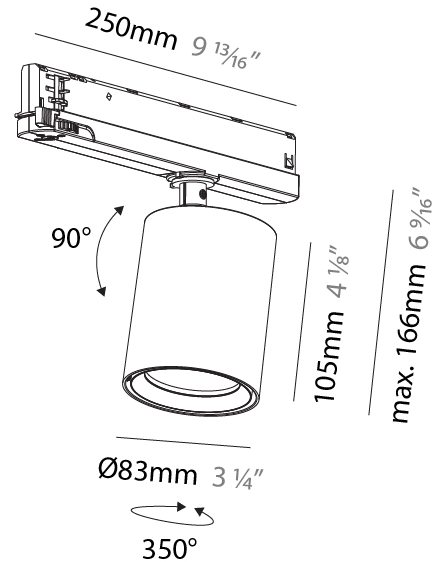

GENERAL

Series: Centriq
Subseries: Centriq In
Brand: Prolicht
Division: Architectural
Mounting Type: Track
Mounting Location: Ceiling
Subcategory: Spots

PHYSICAL

Shape: Cylinder
Diameter (mm): 83
Diameter (in): 3 1/4
Length (mm): 250
Length (in): 9 13/16
Height (mm): 166
Height (in): 6 9/16
Light Distribution: Adjustable / Direct
Weight (kg): 0.87
Fixture Finish: SSR / BKV / CWI / CRY / HAB / LAG / UFT / ITA / RUA / RUR / MIC / FTG / MYG / TWT / LOD / PUS / FRO / FUP / KIA / POP / BLS / SPG / MEY / GOH / GUM / CHC / COM / ABZ / JAG / OBR / MOS / ROR
Holder Finish: WHI / BLK
Accent Finish: SSR / BKV / CWI / CRY / HAB / LAG / UFT / ITA / RUA / RUR / MIC / FTG / MYG / TWT / LOD / PUS / FRO / FUP / KIA / POP / BLS / SPG / MEY / GOH / GUM / CHC / COM / ABZ / JAG
Fixture Material: Aluminum

ELECTRICAL

Lamp Type: LED (Zhaga Standard)
Input Wattage (W): 36.2
Total Output Wattage (W): 32.7
Dimming: Non-Dimmable / 0-10V Dimming
Driver Included: Yes
Driver Location: Integrated
Driver Type: Constant Current - 120Vac
Driver Class: Class 2
Input Voltage (V): 120

LED

Number of LEDs: 1
Color Temperature (°K): 2700 / 3000 / 3500 / 4000
Max. Delivered Lumen (lm): 2916 / 3037 / 3166 / 3320
Nominal Lumen (lm): 3471 / 3615 / 3769 / 3952
CRI: >90 CRI
Lamp Life (hrs): 50000

OPTICAL

Reflector°: 20 / 32 / 54
Adjustability: Rotational 350°; Tilt 90°

RATINGS AND CERTIFICATIONS

Certified By: CSA Certified to UL and CSA Standards
IP rating: IP20