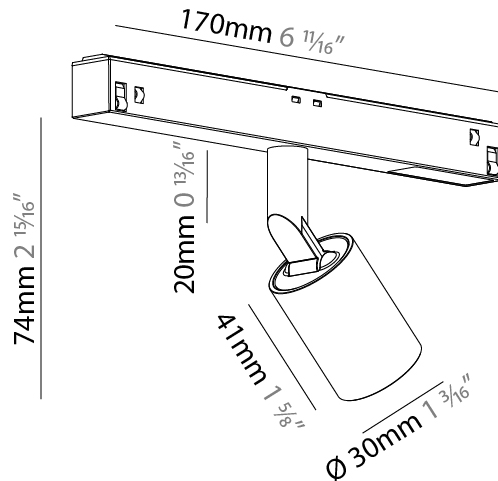

1. To build a product code in our configurator select the specify button on the base model # product page
2. To build a manual product code on this datasheet choose from the options listed below in blue font and add the suffix to the base model #

GENERAL

Series: Centriq
Subseries: Centriq for Clicktrack
Brand: Prolicht
Division: Architectural
Mounting Type: Track
Mounting Location: Ceiling
Subcategory: Spots

PHYSICAL

Shape: Cylinder
Diameter (mm): 40
Diameter (in): 1 ⁹/₁₆
Length (mm): 170
Length (in): 6 ¹³/₁₆
Height (mm): 88
Height (in): 3 ⁷/₁₆
Light Distribution: Adjustable / Direct
Fixture Finish: SSR / BKV / CWI / CRY / HAB / LAG / UFT / ITA / RUA / RUR / MIC / FTG / MYG / TWT / LOD / PUS / FRO / FUP / KIA / POP / BLS / SPG / MEY / GOH / GUM / CHC / COM / ABZ / JAG / OBR / MOS / ROR
Fixture Material: Aluminum

ELECTRICAL

Lamp Type: LED (Zhaga Standard)
Input Wattage (W): 6
Total Output Wattage (W): 5.4
Dimming: Non-Dimmable
Driver Included: No
Driver Location: Remote
Driver Type: Constant Voltage - Universal
Driver Class: Class 2
Input Voltage (V): 48
Constant Current (MA): 340
Upon Request: 0-10Vdc dimming / DALI dimming

LED

Number of LEDs: 1
Color Temperature (°K): 2700 / 3000 / 4000
Max. Delivered Lumen (lm): 494 / 519 / 526
CRI: >90 CRI

OPTICAL

Reflector°: 20 / 40 / 50
Optic°: 31 / 36
Adjustability: Rotational 360°; Tilt 90° (±45°)

RATINGS AND CERTIFICATIONS

Certified By: Certified for North American Standards
IP rating: IP20