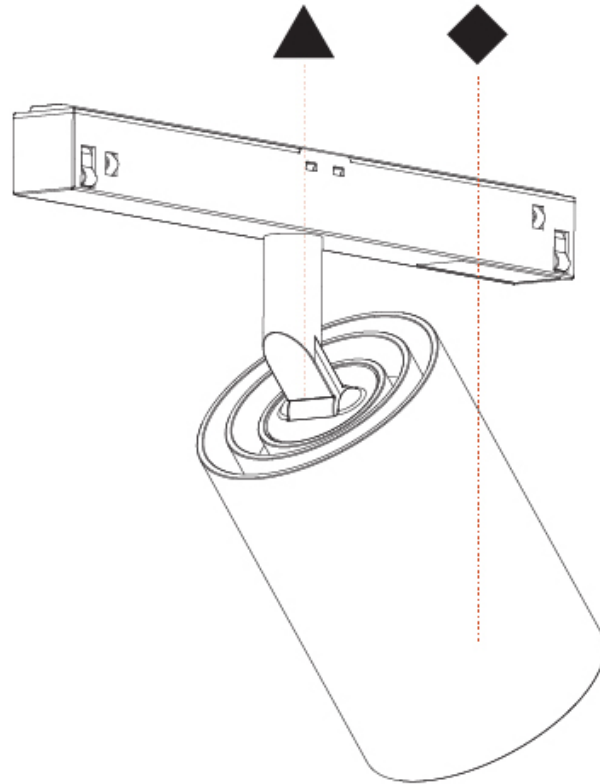

CENTRIQ FOR CLICKTRACK TRACK

A3T108-

PROJECT _____

TYPE _____

SPECIFIER _____

QUANTITY _____

DATE _____

A