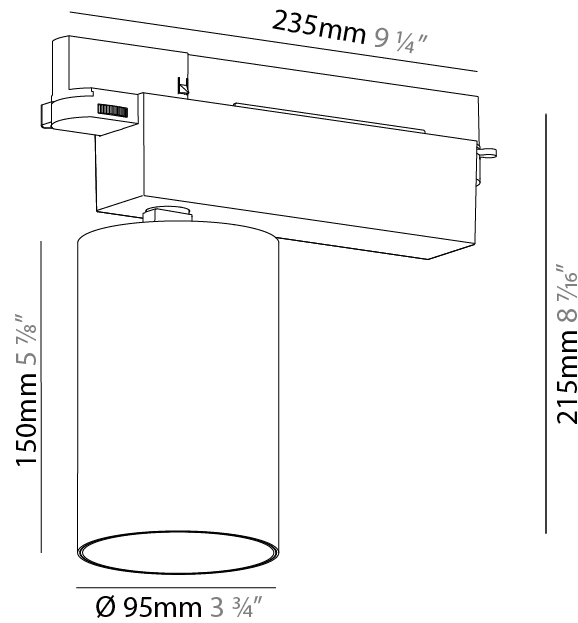

GENERAL

Series: Centriq
Subseries: Centriq 95
Brand: Prolicht
Division: Architectural
Mounting Type: Track
Mounting Location: Ceiling
Subcategory: Spots

PHYSICAL

Shape: Cylinder
Diameter (mm): 95
Diameter (in): 3 3/4
Length (mm): 235
Length (in): 9 1/4
Height (mm): 150
Height (in): 5 7/8
Light Distribution: Adjustable / Direct
Weight (kg): 1.495
Weight (lbs): 3.3
Fixture Finish: SSR / BKV / CWI / CRY / HAB / LAG / UFT / ITA / RUA / RUR / MIC / FTG / MYG / TWT / LOD / PUS / FRO / FUP / KIA / POP / BLS / SPG / MEY / GOH / GUM / CHC / COM / ABZ / JAG / OBR / MOS / ROR
Fixture Material: Aluminum

ELECTRICAL

Lamp Type: LED (Zhaga Standard)
Input Wattage (W): 34
Total Output Wattage (W): 30.9
Dimming: Tri-Mode (Non-Dimming and Phase Dimming (120Vac only) and 0-10V Dimming)
Driver Included: Yes
Driver Location: Integrated
Driver Type: Constant Current - Universal
Driver Class: Class 2
Input Voltage (V): 120 - 277
Constant Current (MA): 900

LED

Number of LEDs: 1
Color Temperature (°K): 2700 / 3000 / 3500 / 4000
Max. Delivered Lumen (lm): 2710 / 2893 / 2974 / 3035
Nominal Lumen (lm): 3928 / 4193 / 4310 / 4398
CRI: >90 CRI
Lamp Life (hrs): 50000
Upon Request: Special Color Temperature Special Led

OPTICAL

Reflector: 18 / 26 / 40
Adjustability: Rotational 340°; Tilt 90°
Upon Request: Special Beam Angles

RATINGS AND CERTIFICATIONS

Certified By: Certified for North American Standards
IP rating: IP20