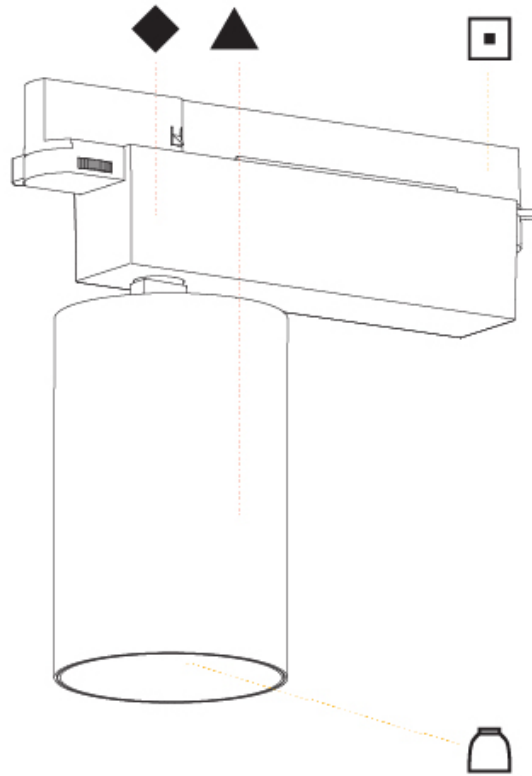

CENTRIQ 95 TRACK

A3T019-

PROJECT _____

TYPE _____

SPECIFIER _____

QUANTITY _____

DATE _____

A