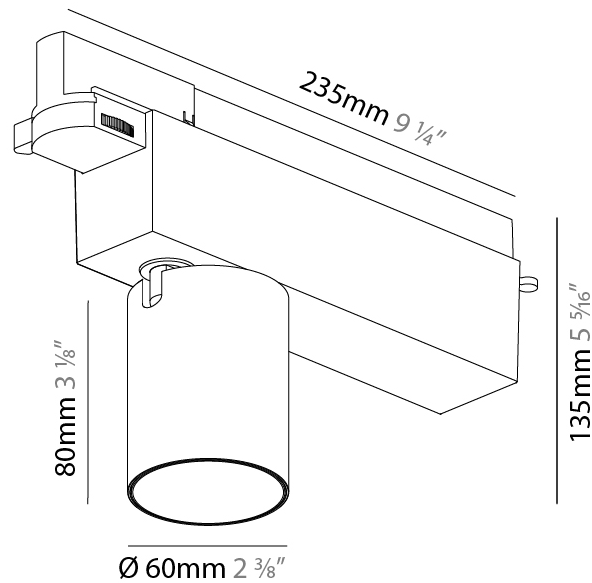

Series: Centriq
Subseries: Centriq 60
Brand: Prolicht
Division: Architectural
Mounting Type: Track
Mounting Location: Ceiling
Subcategory: Spots

PHYSICAL

Shape: Cylinder
Diameter (mm): 60
Diameter (in): 2 3/8
Length (mm): 235
Length (in): 9 1/4
Height (mm): 135
Height (in): 5 5/16
Light Distribution: Adjustable / Direct
Weight (kg): 0.7
Weight (lbs): 1.54
Installation Requirement: Track or profile system
Fixture Finish: SSR / BKV / CWI / CRY / HAB / LAG / UFT / ITA / RUA / RUR / MIC / FTG / MYG / TWT / LOD / PUS / FRO / FUP / KIA / POP / BLS / SPG / MEY / GOH / GUM / CHC / COM / ABZ / JAG / OBR / MOS / ROR
Fixture Material: Aluminum Die Cast

ELECTRICAL

Lamp Type: LED (Zhaga Standard)
Input Wattage (W): 12 / 15
Total Output Wattage (W): 10.8 / 13.5
Dimming: Tri-Mode (Non-Dimming and Phase Dimming (120Vac only) and 0-10V Dimming)
Driver Included: Yes
Driver Location: Integrated
Driver Type: Constant Current - Universal
Driver Class: Class 2
Input Voltage (V): 120 - 277
Constant Current (MA): 350

LED

Number of LEDs: 1
Color Temperature (°K): 2700 / 3000 / 3500 / 4000
Max. Delivered Lumen (lm): 520 / 580 / 627 / 640
Nominal Lumen (lm): 960 / 1070 / 1156 / 1180
CRI: >90 CRI
Lamp Life (hrs): 50000
Upon Request: Special Color Temperature Special Led

OPTICAL

Beam Angle: 8
Adjustability: Rotational 340°; Tilt 90°
Upon Request: Special Beam Angles

RATINGS AND CERTIFICATIONS

Certified By: Certified for North American Standards
IP rating: IP20