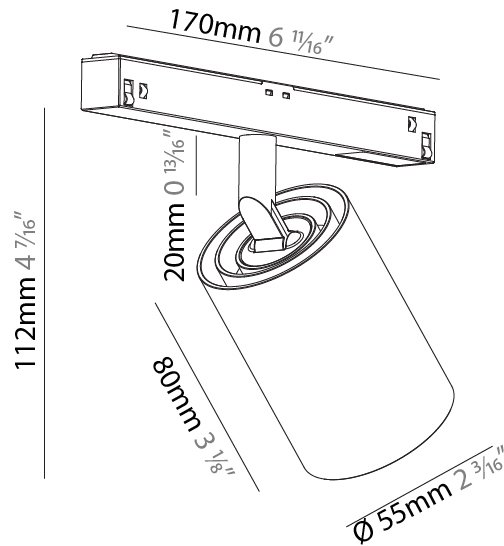

1. To build a product code in our configurator select the specify button on the base model # product page
2. To build a manual product code on this datasheet choose from the options listed below in blue font and add the suffix to the base model #

GENERAL

Series: Centriq
Subseries: Centriq for Clicktrack
Brand: Prolicht
Division: Architectural
Mounting Type: Track
Mounting Location: Ceiling
Subcategory: Spots

PHYSICAL

Shape: Cylinder
Diameter (mm): 55
Diameter (in): 2 ³/₁₆
Length (mm): 170
Length (in): 6 ¹³/₁₆
Height (mm): 112
Height (in): 4 ⁷/₁₆
Light Distribution: Adjustable / Direct
Fixture Finish: SSR / BKV / CWI / CRY / HAB / LAG / UFT / ITA / RUA / RUR / MIC / FTG / MYG / TWT / LOD / PUS / FRO / FUP / KIA / POP / BLS / SPG / MEY / GOH / GUM / CHC / COM / ABZ / JAG / OBR / MOS / ROR
Fixture Material: Aluminum

ELECTRICAL

Lamp Type: LED (Zhaga Standard)
Input Wattage (W): 12
Total Output Wattage (W): 10.9
Dimming: Non-Dimmable
Driver Included: No
Driver Location: Remote
Driver Type: Constant Voltage - Universal
Driver Class: Class 2
Input Voltage (V): 48
Constant Current (MA): 580
Upon Request: 0-10Vdc dimming / DALI dimming

LED

Number of LEDs: 1
Color Temperature (°K): 2700 / 3000 / 4000
Max. Delivered Lumen (lm): 750 / 780 / 840
CRI: >90 CRI

OPTICAL

Reflector°: 17 / 33 / 46
Optic°: 15 / 25 / 35
Adjustability: Rotational 360°; Tilt 90° (±45°)

RATINGS AND CERTIFICATIONS

Certified By: Certified for North American Standards
IP rating: IP20