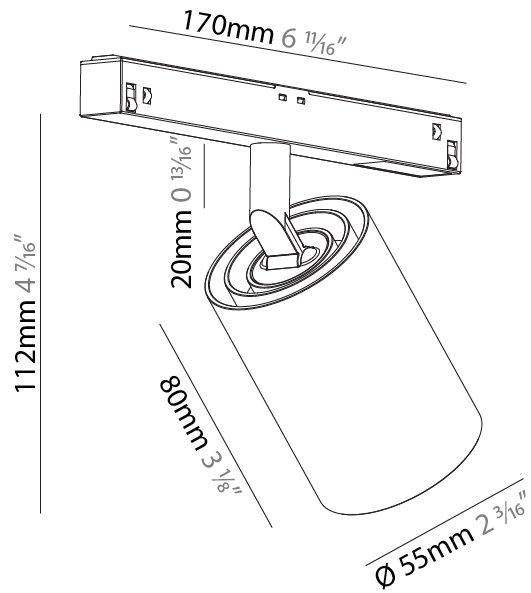

1. To build a product code in our configurator select the specify button on the base model # product page
2. To build a manual product code on this datasheet choose from the options listed below in blue font and add the suffix to the base model #

GENERAL

Series: Centriq
Subseries: Centriq for Clicktrack
Brand: Prolicht
Division: Architectural
Mounting Type: Track
Mounting Location: Ceiling
Subcategory: Spots

PHYSICAL

Shape: Cylinder
Diameter (mm): 55
Diameter (in): 2 ³/₁₆
Length (mm): 170
Length (in): 6 ¹¹/₁₆
Height (mm): 112
Height (in): 4 ⁷/₁₆
Light Distribution: Adjustable / Direct
Fixture Finish: SSR / BKV / CWI / CRY / HAB / LAG / UFT / ITA / RUA / RUR / MIC / FTG / MYG / TWT / LOD / PUS / FRO / FUP / KIA / POP / BLS / SPG / MEY / GOH / GUM / CHC / COM / ABZ / JAG / OBR / MOS / ROR
Fixture Material: Aluminum

ELECTRICAL

Lamp Type: LED (Zhaga Standard)
Input Wattage (W): 9
Total Output Wattage (W): 8.2
Dimming: Non-Dimmable
Driver Included: No
Driver Location: Remote
Driver Type: Constant Voltage - Universal
Driver Class: Class 2
Input Voltage (V): 48
Constant Current (MA): 700
Upon Request: 0-10Vdc dimming / DALI dimming

LED

Number of LEDs: 1
Color Temperature (°K): 2700 / 3000 / 4000
Max. Delivered Lumen (lm): 380 / 410 / 440
CRI: >90 CRI

OPTICAL

Reflector°: 9
Adjustability: Rotational 360°; Tilt 90° (±45°)

RATINGS AND CERTIFICATIONS

Certified By: Certified for North American Standards
IP rating: IP20