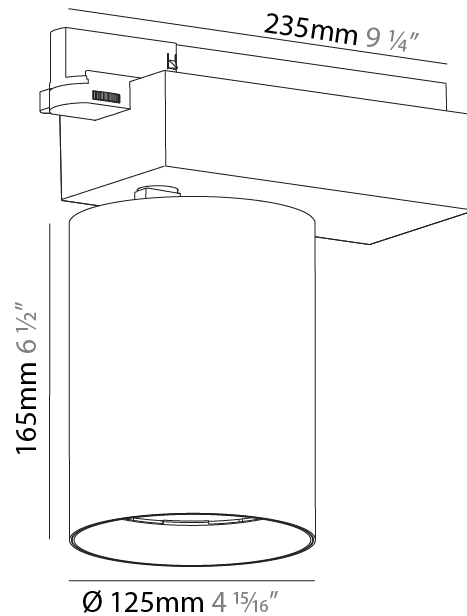

GENERAL

Series: Centriq
Subseries: Centriq 125
Brand: Prolicht
Division: Architectural
Mounting Type: Track
Mounting Location: Ceiling
Subcategory: Spots

PHYSICAL

Shape: Cylinder
Diameter (mm): 125
Diameter (in): 4 ¹⁵/₁₆
Length (mm): 235
Length (in): 9 ¹/₄
Height (mm): 165
Height (in): 6 ¹/₂
Light Distribution: Adjustable / Direct
Fixture Finish: SSR / BKV / CWI / CRY / HAB / LAG / UFT / ITA / RUA / RUR / MIC / FTG / MYG / TWT / LOD / PUS / FRO / FUP / KIA / POP / BLS / SPG / MEY / GOH / GUM / CHC / COM / ABZ / JAG / OBR / MOS / ROR
Fixture Material: Aluminum

ELECTRICAL

Lamp Type: LED (Zhaga Standard)
Input Wattage (W): 55 / 54
Total Output Wattage (W): 49.5 / 48.6
Dimming: Tri-Mode (Non-Dimming and Phase Dimming (120Vac only) and 0-10V Dimming)
Driver Included: Yes
Driver Location: Integrated
Driver Type: Constant Current - Universal
Driver Class: Class 2
Input Voltage (V): 120 - 277
Constant Current (MA): 1400

LED

Number of LEDs: 1
Color Temperature (°K): 3000 / 3500 / 4000
Max. Delivered Lumen (lm): 5250 / 4498 / 4590
Nominal Lumen (lm): 6030 / 5165 / 5270
CRI: >90 CRI
Lamp Life (hrs): 50000

OPTICAL

Reflector°: 16 / 26 / 42
Adjustability: Rotational 340°; Tilt 90°

RATINGS AND CERTIFICATIONS

Certified By: Certified for North American Standards
IP rating: IP20