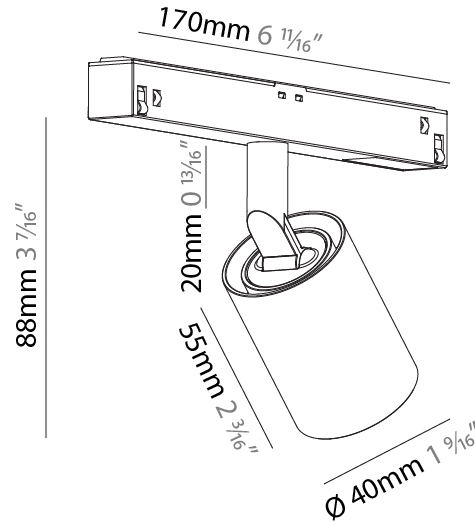

1. To build a product code in our configurator select the specify button on the base model # product page
2. To build a manual product code on this datasheet choose from the options listed below in blue font and add the suffix to the base model #

GENERAL

Series: Centriq
Subseries: Centriq for Clicktrack
Brand: Prolicht
Division: Architectural
Mounting Type: Track
Mounting Location: Ceiling
Subcategory: Spots

PHYSICAL

Shape: Cylinder
Diameter (mm): 40
Diameter (in): 1 9/16
Length (mm): 170
Length (in): 6 11/16
Height (mm): 88
Height (in): 3 7/16
Light Distribution: Adjustable / Direct
Fixture Finish: SSR / BKV / CWI / CRY / HAB / LAG / UFT / ITA / RUA / RUR / MIC / FTG / MYG / TWT / LOD / PUS / FRO / FUP / KIA / POP / BLS / SPG / MEY / GOH / GUM / CHC / COM / ABZ / JAG / OBR / MOS / ROR
Fixture Material: Aluminum

ELECTRICAL

Lamp Type: LED (Zhaga Standard)
Input Wattage (W): 6
Total Output Wattage (W): 5.4
Dimming: Non-Dimmable
Driver Included: No
Driver Location: Remote
Driver Type: Constant Voltage - Universal
Driver Class: Class 2
Input Voltage (V): 48
Constant Current (MA): 490
Upon Request: 0-10Vdc dimming / DALI dimming

LED

Number of LEDs: 1
Color Temperature (°K): 2700 / 3000 / 4000
Max. Delivered Lumen (lm): 360 / 390 / 420
CRI: >90 CRI

OPTICAL

Reflector°: 10
Adjustability: Rotational 360°; Tilt 90° (±45°)

RATINGS AND CERTIFICATIONS

Certified By: Certified for North American Standards
IP rating: IP20