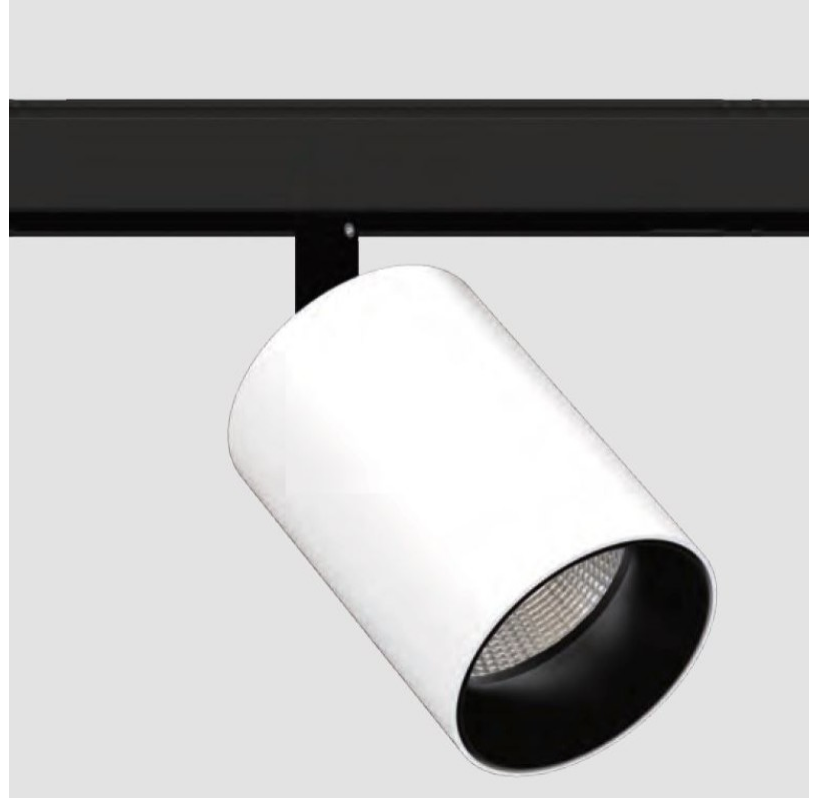

1. To build a product code in our configurator select the specify button on the base model # product page
2. To build a manual product code on this datasheet choose from the options listed below in blue font and add the suffix to the base model #

GENERAL

Series: Centriq
Subseries: Centriq for Clicktrack
Brand: Prolicht
Division: Architectural
Mounting Type: Track
Mounting Location: Ceiling
Subcategory: Spots

PHYSICAL

Shape: Cylinder
Diameter (mm): 55
Diameter (in): 2 ³/₁₆
Length (mm): 170
Length (in): 6 ¹³/₁₆
Height (mm): 112
Height (in): 4 ⁷/₁₆
Light Distribution: Adjustable / Direct
Fixture Finish: SSR / BKV / CWI / CRY / HAB / LAG / UFT / ITA / RUA / RUR / MIC / FTG / MYG / TWT / LOD / PUS / FRO / FUP / KIA / POP / BLS / SPG / MEY / GOH / GUM / CHC / COM / ABZ / JAG / OBR / MOS / ROR
Fixture Material: Aluminum

ELECTRICAL

Lamp Type: LED (Zhaga Standard)
Input Wattage (W): 12
Total Output Wattage (W): 10.9
Dimming: Non-Dimmable
Driver Included: No
Driver Location: Remote
Driver Type: Constant Voltage - Universal
Driver Class: Class 2
Input Voltage (V): 48
Constant Current (MA): 580
Upon Request: 0-10Vdc dimming / DALI dimming

LED

Number of LEDs: 1
Color Temperature (°K): 2700 / 3000 / 4000
Max. Delivered Lumen (lm): 750 / 780 / 840
CRI: >90 CRI

OPTICAL

Reflector°: 17 / 33 / 46
Optic°: 15 / 25 / 35
Adjustability: Rotational 360°; Tilt 90° (±45°)

RATINGS AND CERTIFICATIONS

Certified By: Certified for North American Standards
IP rating: IP20