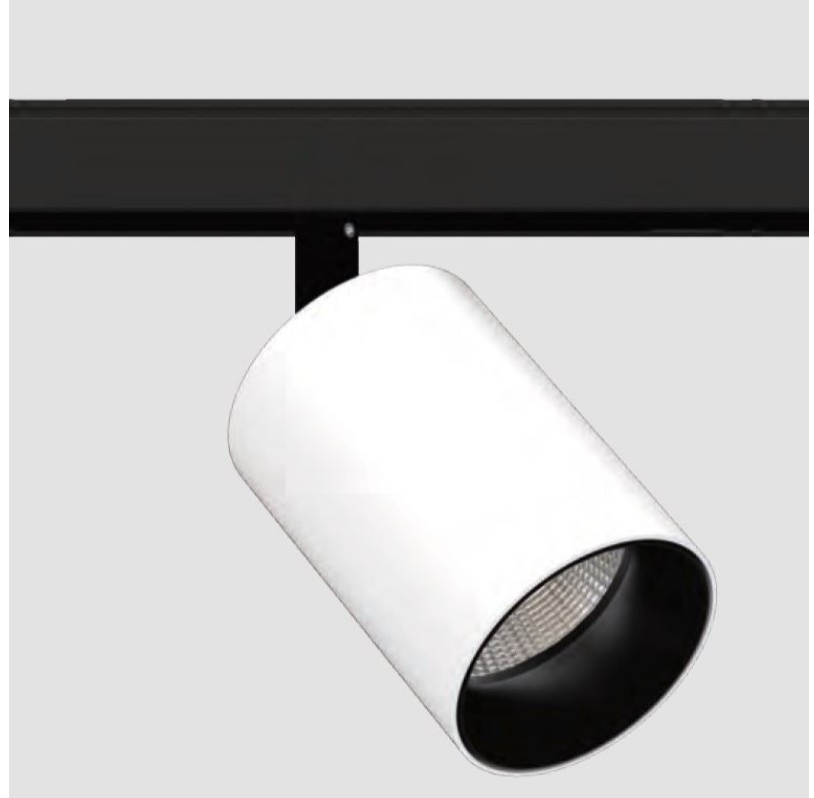

GENERAL

Series: Centriq
Subseries: Centriq for Clicktrack
Partner: Prolicht
Division: Architectural
Installation: Track
Product Type: Track System Low Voltage
Mounting Location: Ceiling
Light Distribution: Adjustable

PHYSICAL

Aperture Sizes - Downlights: 2"
Shape: Cylinder
Diameter (mm): 55
Diameter (in): 2 ³/₁₆"
Length (mm): 170
Length (in): 6 ¹¹/₁₆"
Height (mm): 112
Height (in): 4 ⁷/₁₆"

Fixture Finish: SSR / BKV / CWI / CRY / HAB / UFT / ITA / RUA / FTG / MYG / LOD / PUS / FRO / FUP / KIA / POP / BLS / SPG / MEY / GOH / CHC / COM / ABZ / JAG / OBR / MOS / ROR

Fixture Material: Aluminum

ELECTRICAL

Lamp Type: LED (Zhaga Standard)
Input Wattage (W): 12
Total Output Wattage (W): 10.9
Dimming: Non-Dimmable
Driver Included: No
Driver Location: Remote
Driver Type: Constant Voltage - Universal
Driver Class: Class 2
Input Voltage (V): 48
Constant Current (MA): 580
Upon Request: 0-10Vdc dimming / DALI dimming

LED

Number of LEDs: 1
Color Temperature (°K): 2700 / 3000 / 4000
Max. Delivered Lumen (lm): 750 / 780 / 840
CRI: >90 CRI

OPTICAL

Reflector°: 18 / 26 / 34 / 36 / 52
Adjustability: Rotational 360°; Tilt 90° (±45°)

RATINGS AND CERTIFICATIONS

Certified By: Certified for North American Standards
IP rating: IP20