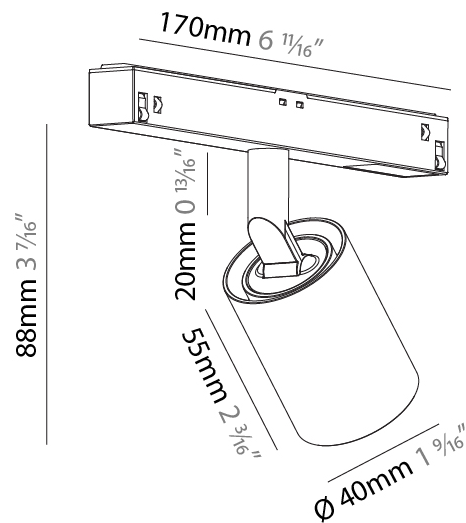

GENERAL

Series: Centriq
Subseries: Centriq for Clicktrack
Partner: Prolicht
Division: Architectural
Installation: Track
Product Type: Track System Low Voltage
Mounting Location: Ceiling
Light Distribution: Adjustable

PHYSICAL

Aperture Sizes - Downlights: 1"
Shape: Cylinder
Diameter (mm): 40
Diameter (in): 1 9/16
Length (mm): 170
Length (in): 6 11/16
Height (mm): 88
Height (in): 3 7/16

Fixture Finish: SSR / BKV / CWI / CRY / HAB / UFT / ITA / RUA / FTG / MYG / LOD / PUS / FRO / FUP / KIA / POP / BLS / SPG / MEY / GOH / CHC / COM / ABZ / JAG / OBR / MOS / ROR

Fixture Material: Aluminum

ELECTRICAL

Lamp Type: LED (Zhaga Standard)
Input Wattage (W): 6
Total Output Wattage (W): 5.4
Dimming: Non-Dimmable
Driver Included: No
Driver Location: Remote
Driver Type: Constant Voltage - Universal
Driver Class: Class 2
Input Voltage (V): 48
Constant Current (MA): 340
Upon Request: 0-10Vdc dimming / DALI dimming

LED

Number of LEDs: 1
Color Temperature (°K): 2700 / 3000 / 4000
Max. Delivered Lumen (lm): 494 / 519 / 526
CRI: >90 CRI

OPTICAL

Reflector: 20 / 40 / 50
Optic: 31 / 36
Adjustability: Rotational 360°; Tilt 90° (±45°)

RATINGS AND CERTIFICATIONS

Certified By: Certified for North American Standards
IP rating: IP20