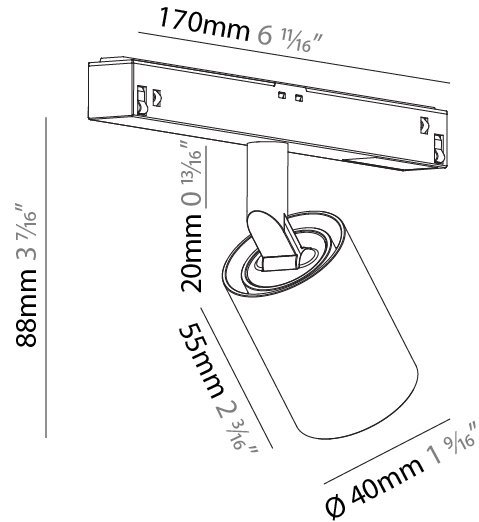

1. To build a product code in our configurator select the specify button on the base model # product page
2. To build a manual product code on this datasheet choose from the options listed below in blue font and add the suffix to the base model #

GENERAL

Series: Centriq
Subseries: Centriq for Clicktrack
Partner: Prolicht
Division: Architectural
Installation: Track
Product Type: Track System Low Voltage
Mounting Location: Ceiling
Light Distribution: Adjustable

PHYSICAL

Aperture Sizes - Downlights: 1"
Shape: Cylinder
Diameter (mm): 40
Diameter (in): 1 9/16
Length (mm): 170
Length (in): 6 11/16
Height (mm): 88
Height (in): 3 7/16

Fixture Finish: SSR / BKV / CWI / CRY / HAB / UFT / ITA / RUA / FTG / MYG / LOD / PUS / FRO / FUP / KIA / POP / BLS / SPG / MEY / GOH / CHC / COM / ABZ / JAG / OBR / MOS / ROR

Fixture Material: Aluminum

ELECTRICAL

Lamp Type: LED (Zhaga Standard)
Input Wattage (W): 6
Total Output Wattage (W): 5.4
Dimming: Non-Dimmable
Driver Included: No
Driver Location: Remote
Driver Type: Constant Voltage - Universal
Driver Class: Class 2
Input Voltage (V): 48
Constant Current (MA): 490
Upon Request: 0-10Vdc dimming / DALI dimming

LED

Number of LEDs: 1
Color Temperature (°K): 2700 / 3000 / 4000
Max. Delivered Lumen (lm): 360 / 390 / 420
CRI: >90 CRI

OPTICAL

Reflector: 10
Adjustability: Rotational 360°; Tilt 90° (±45°)

RATINGS AND CERTIFICATIONS

Certified By: Certified for North American Standards
IP rating: IP20