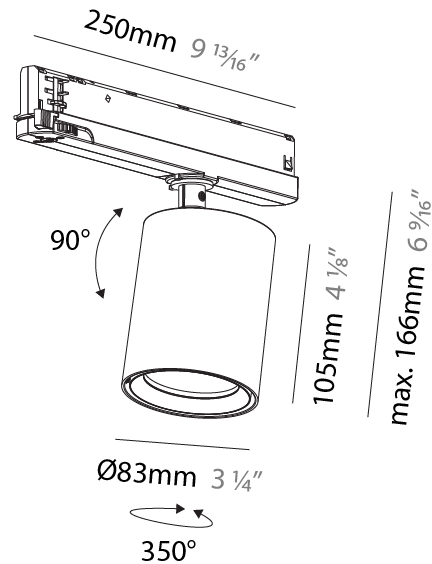

GENERAL

Series: Centriq
Subseries: Centriq In
Partner: Prolicht
Division: Architectural
Installation: Track
Product Type: Track System Line Voltage
Mounting Location: Ceiling
Light Distribution: Adjustable

PHYSICAL

Aperture Sizes - Downlights: 2"
Shape: Cylinder
Diameter (mm): 83
Diameter (in): 3 1/4
Length (mm): 250
Length (in): 9 13/16
Height (mm): 166
Height (in): 6 9/16
Weight (kg): 0.87
Fixture Finish: SSR / BKV / CWI / CRY / HAB / UFT / ITA / RUA / FTG / MYG / LOD / PUS / FRO / FUP / KIA / POP / BLS / SPG / MEY / GOH / CHC / COM / ABZ / JAG / OBR / MOS / ROR
Holder Finish: WHI / BLK
Accent Finish: SSR / BKV / CWI / CRY / HAB / LAG / UFT / ITA / RUA / RUR / MIC / FTG / MYG / TWT / LOD / PUS / FRO / FUP / KIA / POP / BLS / SPG / MEY / GOH / GUM / CHC / COM / ABZ / JAG
Fixture Material: Aluminum

ELECTRICAL

Lamp Type: LED (Zhaga Standard)
Input Wattage (W): 36.2
Total Output Wattage (W): 32.7
Dimming: Non-Dimmable / 0-10V Dimming
Driver Included: Yes
Driver Location: Integrated
Driver Type: Constant Current - 120Vac
Driver Class: Class 2
Input Voltage (V): 120

LED

Number of LEDs: 1
Color Temperature (°K): 2700 / 3000 / 3500 / 4000
Max. Delivered Lumen (lm): 2916 / 3037 / 3166 / 3320
Nominal Lumen (lm): 3471 / 3615 / 3769 / 3952
CRI: >90 CRI
Lamp Life (hrs): 50000

OPTICAL

Reflector°: 20 / 32 / 54
Adjustability: Rotational 350°; Tilt 90°

RATINGS AND CERTIFICATIONS

Certified By: CSA Certified to UL and CSA Standards
IP rating: IP20