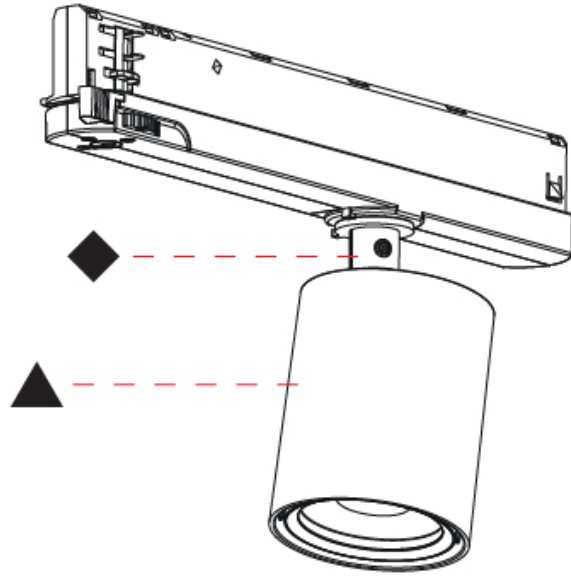

CENTRIQ IN TRACK

A3T215-

PROJECT

TYPE

SPECIFIER

QUANTITY

DATE

A