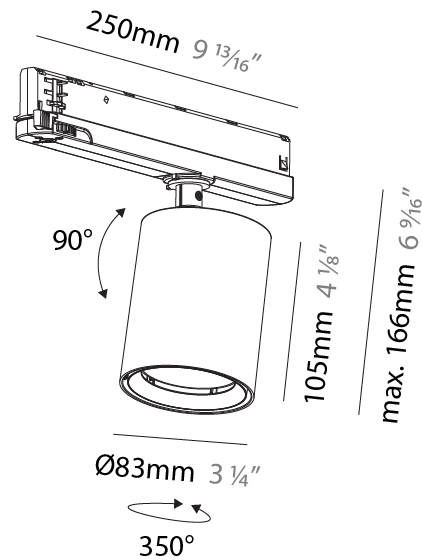

GENERAL

Series: Centriq
Subseries: Centriq In
Partner: Prolicht
Division: Architectural
Installation: Track
Product Type: Track System Line Voltage
Mounting Location: Ceiling
Light Distribution: Adjustable

PHYSICAL

Aperture Sizes - Downlights: 2"
Shape: Cylinder
Diameter (mm): 83
Diameter (in): 3 1/4
Length (mm): 250
Length (in): 9 13/16
Height (mm): 166
Height (in): 6 9/16
Weight (kg): 0.6
Fixture Finish: SSR / BKV / CWI / CRY / HAB / UFT / ITA / RUA / FTG / MYG / LOD / PUS / FRO / FUP / KIA / POP / BLS / SPG / MEY / GOH / CHC / COM / ABZ / JAG / OBR / MOS / ROR
Holder Finish: WHI / BLK
Accent Finish: SSR / BKV / CWI / CRY / HAB / LAG / UFT / ITA / RUA / RUR / MIC / FTG / MYG / TWT / LOD / PUS / FRO / FUP / KIA / POP / BLS / SPG / MEY / GOH / GUM / CHC / COM / ABZ / JAG
Fixture Material: Aluminum

ELECTRICAL

Lamp Type: LED (Zhaga Standard)
Input Wattage (W): 26
Total Output Wattage (W): 23.7
Dimming: Non-Dimmable / 0-10V Dimming
Driver Included: Yes
Driver Location: Integrated
Driver Type: Constant Current - 120Vac
Driver Class: Class 2
Input Voltage (V): 120

LED

Number of LEDs: 1
Color Temperature (°K): 2700 / 3000 / 3500 / 4000
Max. Delivered Lumen (lm): 1975 / 2056 / 2145 / 2245
Nominal Lumen (lm): 2429 / 2529 / 2638 / 2761
CRI: >90 CRI
Lamp Life (hrs): 50000

OPTICAL

Optic°: 12
Adjustability: Rotational 360°; Tilt 90° (±45°)

RATINGS AND CERTIFICATIONS

Certified By: Certified for North American Standards
IP rating: IP20