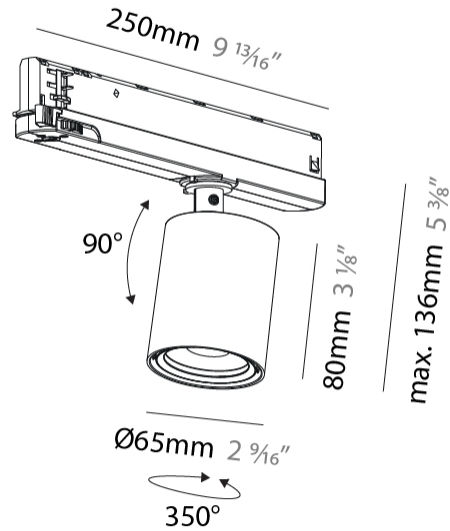

GENERAL

Series: Centriq
Subseries: Centriq In
Partner: Prolicht
Division: Architectural
Installation: Track
Product Type: Track System Line Voltage
Mounting Location: Ceiling
Light Distribution: Adjustable

PHYSICAL

Aperture Sizes - Downlights: 2"
Shape: Cylinder
Diameter (mm): 65
Diameter (in): 2 9/16
Length (mm): 250
Length (in): 9 13/16
Height (mm): 136
Height (in): 5 3/8
Weight (kg): 0.6
Fixture Finish: SSR / BKV / CWI / CRY / HAB / UFT / ITA / RUA / FTG / MYG / LOD / PUS / FRO / FUP / KIA / POP / BLS / SPG / MEY / GOH / CHC / COM / ABZ / JAG / OBR / MOS / ROR
Holder Finish: WHI / BLK
Accent Finish: SSR / BKV / CWI / CRY / HAB / LAG / UFT / ITA / RUA / RUR / MIC / FTG / MYG / TWT / LOD / PUS / FRO / FUP / KIA / POP / BLS / SPG / MEY / GOH / GUM / CHC / COM / ABZ / JAG
Fixture Material: Aluminum

ELECTRICAL

Lamp Type: LED (Zhaga Standard)
Input Wattage (W): 20
Total Output Wattage (W): 18.1
Dimming: Non-Dimmable / 0-10V Dimming
Driver Included: Yes
Driver Location: Integrated
Driver Type: Constant Current - 120Vac
Driver Class: Class 2
Input Voltage (V): 120

LED

Number of LEDs: 1
Color Temperature (°K): 2700 / 3000 / 3500 / 4000
Max. Delivered Lumen (lm): 1362 / 1467 / 1526 / 1557
Nominal Lumen (lm): 1672 / 1800 / 1872 / 1910
CRI: >90 CRI
Lamp Life (hrs): 50000

OPTICAL

Beam Angle: 12
Adjustability: Rotational 360°; Tilt 90° (±45°)

RATINGS AND CERTIFICATIONS

Certified By: Certified for North American Standards
IP rating: IP20