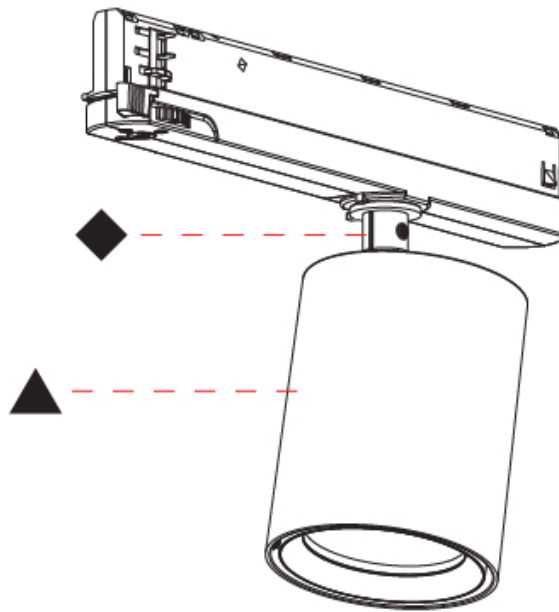

CENTRIQ IN TRACK

A3T218-

PROJECT _____

TYPE _____

SPECIFIER _____

QUANTITY _____

DATE _____

A