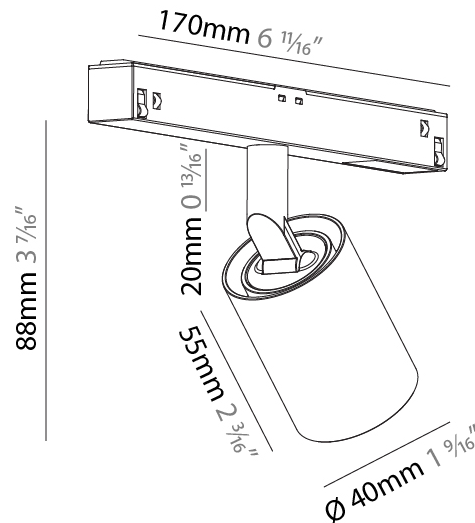

1. To build a product code in our configurator select the specify button on the base model # product page
2. To build a manual product code on this datasheet choose from the options listed below in blue font and add the suffix to the base model #

GENERAL

Series: Centriq
Subseries: Centriq for Clicktrack
Partner: Prolicht
Division: Architectural
Installation: Track
Product Type: Track System Low Voltage
Mounting Location: Ceiling
Light Distribution: Adjustable

PHYSICAL

Aperture Sizes - Downlights: 1"
Shape: Cylinder
Diameter (mm): 40
Diameter (in): 1 9/16
Length (mm): 170
Length (in): 6 11/16
Height (mm): 88
Height (in): 3 7/16

Fixture Finish: SSR / BKV / CWI / CRY / HAB / UFT / ITA / RUA / FTG / MYG / LOD / PUS / FRO / FUP / KIA / POP / BLS / SPG / MEY / GOH / CHC / COM / ABZ / JAG / OBR / MOS / ROR

Fixture Material: Aluminum

ELECTRICAL

Lamp Type: LED (Zhaga Standard)
Input Wattage (W): 6
Total Output Wattage (W): 5.4
Dimming: Non-Dimmable
Driver Included: No
Driver Location: Remote
Driver Type: Constant Voltage - Universal
Driver Class: Class 2
Input Voltage (V): 48
Constant Current (MA): 490
Upon Request: 0-10Vdc dimming / DALI dimming

LED

Number of LEDs: 1
Color Temperature (°K): 2700 / 3000 / 4000
Max. Delivered Lumen (lm): 360 / 390 / 420
CRI: >90 CRI

OPTICAL

Reflector: 10
Adjustability: Rotational 360°; Tilt 90° (±45°)

RATINGS AND CERTIFICATIONS

Certified By: Certified for North American Standards
IP rating: IP20