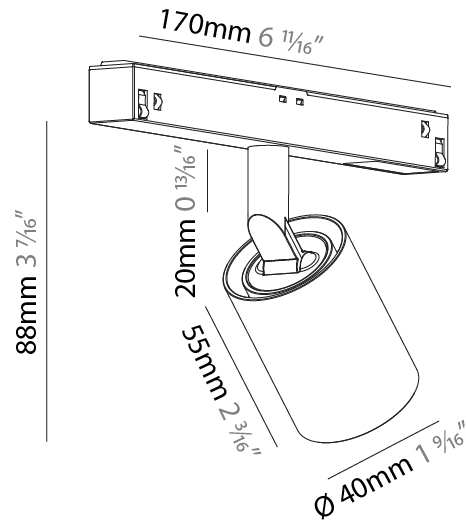

GENERAL

Series: Centriq
Subseries: Centriq for Clicktrack
Partner: Prolight
Division: Architectural
Installation: Track
Product Type: Track System Low Voltage
Mounting Location: Ceiling
Light Distribution: Adjustable

PHYSICAL

Aperture Sizes - Downlights: 1"
Shape: Cylinder
Diameter (mm): 40
Diameter (in): 1 9/16
Length (mm): 170
Length (in): 6 11/16
Height (mm): 88
Height (in): 3 7/16

Fixture Finish: SSR / BKV / CWI / CRY / HAB / UFT / ITA / RUA / FTG / MYG / LOD / PUS / FRO / FUP / KIA / POP / BLS / SPG / MEY / GOH / CHC / COM / ABZ / JAG / OBR / MOS / ROR

Fixture Material: Aluminum

ELECTRICAL

Lamp Type: LED (Zhaga Standard)
Input Wattage (W): 6
Total Output Wattage (W): 5.4
Dimming: Non-Dimmable
Driver Included: No
Driver Location: Remote
Driver Type: Constant Voltage - Universal
Driver Class: Class 2
Input Voltage (V): 48
Constant Current (MA): 340
Upon Request: 0-10Vdc dimming / DALI dimming

LED

Number of LEDs: 1
Color Temperature (°K): 2700 / 3000 / 4000
Max. Delivered Lumen (lm): 494 / 519 / 526
CRI: >90 CRI

OPTICAL

Reflector°: 20 / 40 / 50
Optic°: 31 / 36
Adjustability: Rotational 360°; Tilt 90° (±45°)

RATINGS AND CERTIFICATIONS

Certified By: Certified for North American Standards
IP rating: IP20