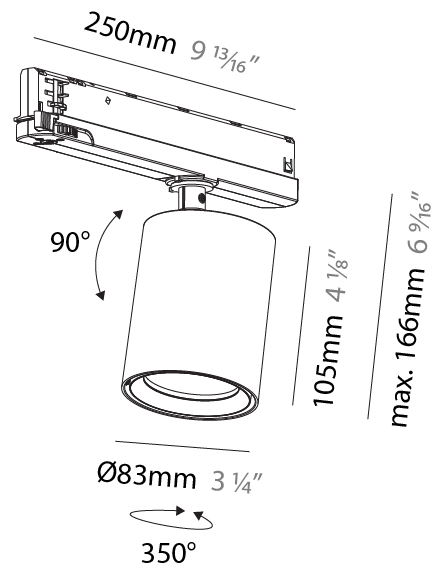

Series: Centriq
Subseries: Centriq In
Partner: Prolicht
Division: Architectural
Installation: Track
Product Type: Track System Line Voltage
Mounting Location: Ceiling
Light Distribution: Adjustable

PHYSICAL

Aperture Sizes - Downlights: 2"
Shape: Cylinder
Diameter (mm): 83
Diameter (in): 3 1/4
Length (mm): 250
Length (in): 9 13/16
Height (mm): 166
Height (in): 6 9/16
Weight (kg): 0.87
Fixture Finish: SSR / BKV / CWI / CRY / HAB / UFT / ITA / RUA / FTG / MYG / LOD / PUS / FRO / FUP / KIA / POP / BLS / SPG / MEY / GOH / CHC / COM / ABZ / JAG / OBR / MOS / ROR
Holder Finish: WHI / BLK
Accent Finish: SSR / BKV / CWI / CRY / HAB / LAG / UFT / ITA / RUA / RUR / MIC / FTG / MYG / TWT / LOD / PUS / FRO / FUP / KIA / POP / BLS / SPG / MEY / GOH / GUM / CHC / COM / ABZ / JAG
Fixture Material: Aluminum

ELECTRICAL

Lamp Type: LED (Zhaga Standard)
Input Wattage (W): 36.2
Total Output Wattage (W): 32.7
Dimming: Non-Dimmable / 0-10V Dimming
Driver Included: Yes
Driver Location: Integrated
Driver Type: Constant Current - 120Vac
Driver Class: Class 2
Input Voltage (V): 120

LED

Number of LEDs: 1
Color Temperature (°K): 2700 / 3000 / 3500 / 4000
Max. Delivered Lumen (lm): 2916 / 3037 / 3166 / 3320
Nominal Lumen (lm): 3471 / 3615 / 3769 / 3952
CRI: >90 CRI
Lamp Life (hrs): 50000

OPTICAL

Reflector°: 20 / 32 / 54
Adjustability: Rotational 350°; Tilt 90°

RATINGS AND CERTIFICATIONS

Certified By: CSA Certified to UL and CSA Standards
IP rating: IP20

PROJECT
TYPE
SPECIFIER
QUANTITY
DATE