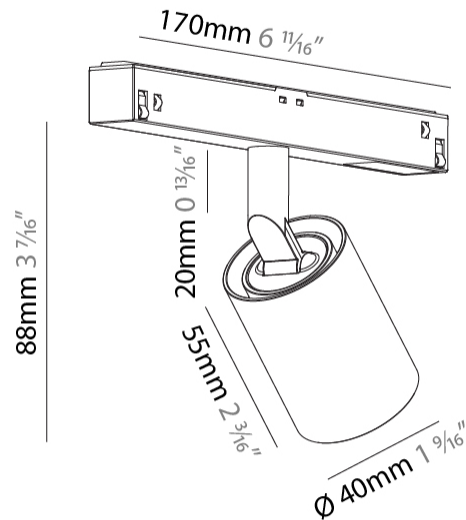

GENERAL

Series: Centriq
Subseries: Centriq for Clicktrack
Partner: Prolicht
Division: Architectural
Installation: Track
Product Type: Track System Low Voltage
Mounting Location: Ceiling
Light Distribution: Adjustable

PHYSICAL

Aperture Sizes - Downlights: 1"
Shape: Cylinder
Diameter (mm): 40
Diameter (in): 1 9/16
Length (mm): 170
Length (in): 6 11/16
Height (mm): 88
Height (in): 3 7/16

Fixture Finish: SSR / BKV / CWI / CRY / HAB / UFT / ITA / RUA / FTG / MYG / LOD / PUS / FRO / FUP / KIA / POP / BLS / SPG / MEY / GOH / CHC / COM / ABZ / JAG / OBR / MOS / ROR

Fixture Material: Aluminum

ELECTRICAL

Lamp Type: LED (Zhaga Standard)
Input Wattage (W): 6
Total Output Wattage (W): 5.4
Dimming: Non-Dimmable
Driver Included: No
Driver Location: Remote
Driver Type: Constant Voltage - Universal
Driver Class: Class 2
Input Voltage (V): 48
Constant Current (MA): 340
Upon Request: 0-10Vdc dimming / DALI dimming

LED

Number of LEDs: 1
Color Temperature (°K): 2700 / 3000 / 4000
Max. Delivered Lumen (lm): 494 / 519 / 526
CRI: >90 CRI

OPTICAL

Reflector°: 20 / 40 / 50
Optic°: 31 / 36
Adjustability: Rotational 360°; Tilt 90° (±45°)

RATINGS AND CERTIFICATIONS

Certified By: Certified for North American Standards
IP rating: IP20