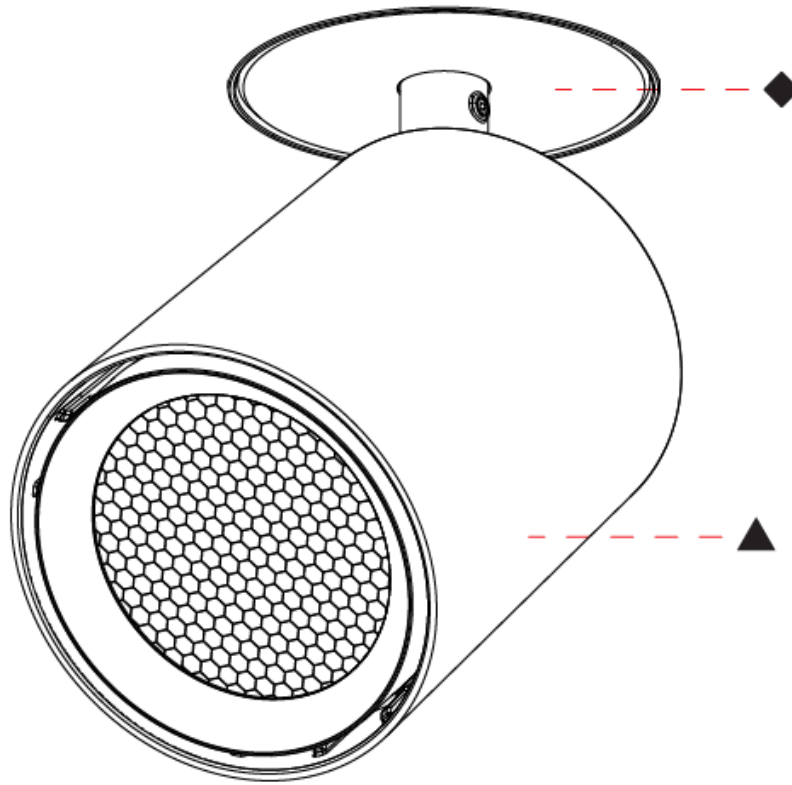

A3D448-

PROJECT	_____
TYPE	_____
SPECIFIER	_____
QUANTITY	_____
DATE	_____

A