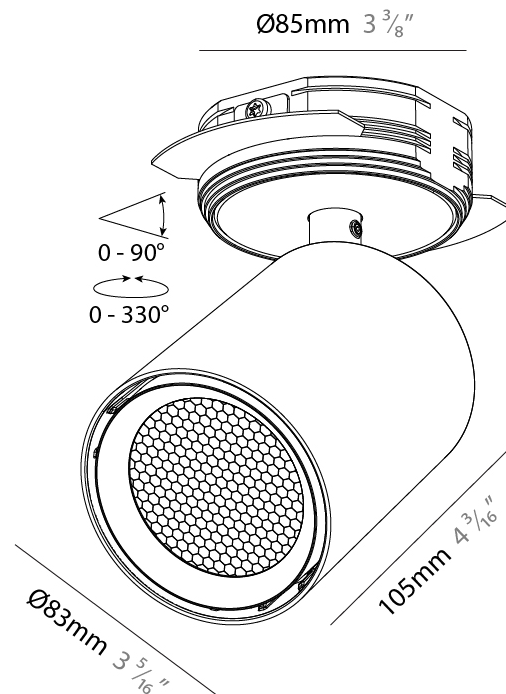

GENERAL

Series: Centriq
Subseries: Centriq In
Partner: Prolicht
Division: Architectural
Installation: Surface
Product Type: Spots
Mounting Location: Ceiling
Light Distribution: Adjustable / Downlight

PHYSICAL

Shape: Cylinder
Diameter (mm): 83
Diameter (in): 3 1/4
Height (mm): 160
Height (in): 6 5/16
Ceiling Thickness (mm): 10 / 12.5 / 15 / 25
Ceiling Thickness (in): 3/8 or 1/2 or 9/16 or 1
Min. Recessing Depth (mm): 50
Min. Recessing Depth (in): 1 15/16
Fixture Finish: SSR / BKV / CWI / CRY / HAB / UFT / ITA / RUA / FTG / MYG / LOD / PUS / FRO / FUP / KIA / POP / BLS / SPG / MEY / GOH / CHC / COM / ABZ / JAG / OBR / MOS / ROR
Fixture Material: Aluminum Die Cast
Cut-out Measurements: Dia. 86mm / 3 3/8"

ELECTRICAL

Input Wattage (W): 27.3
Dimming: Non-Dimming / DALI Dimming
Driver Included: Yes
Driver Location: Remote
Driver Type: Constant Current - Universal
Driver Class: Class 2
Input Voltage (V): 120
Constant Current (MA): 700mA
Upon Request: 0-10V dimming / Phase Dimming

LED

Color Temperature (°K): 2700 / 3000 / 3500 / 4000
Max. Delivered Lumen (lm): Max 2768
Nominal Lumen (lm): Max 3170
CRI: >90 CRI
Efficiency (%): 101.3
Lamp Life (hrs): 50000

OPTICAL

Beam Angle: 24, 36, 52
Adjustability: Rotational 350°; Tilt 90°

RATINGS AND CERTIFICATIONS

Certified By: Certified for North American Standards
IP rating: IP20
Glare Rating: ≤ 16