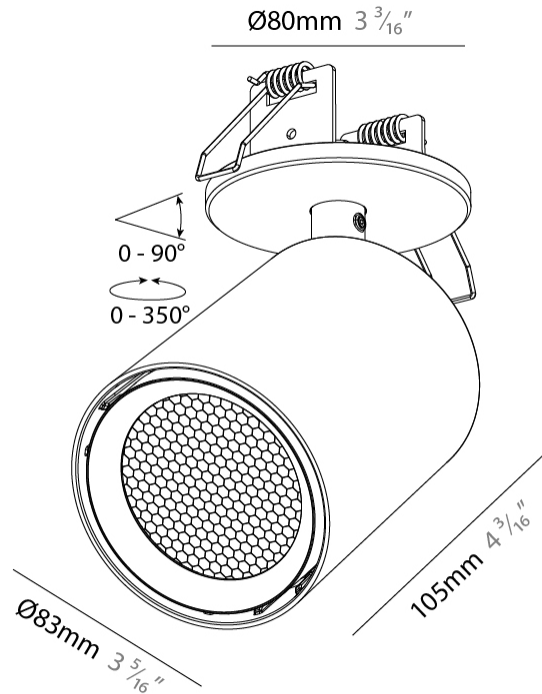

GENERAL

Series: Centriq
Subseries: Centriq In
Partner: Prolicht
Division: Architectural
Installation: Surface
Product Type: Spots
Mounting Location: Ceiling
Light Distribution: Adjustable / Downlight

PHYSICAL

Shape: Cylinder
Diameter (mm): 83
Diameter (in): 3 1/4
Height (mm): 160
Height (in): 6 5/16
Min. Recessing Depth (mm): 50
Min. Recessing Depth (in): 1 15/16

Fixture Finish: SSR / BKV / CWI / CRY / HAB / UFT / ITA / RUA / FTG / MYG / LOD / PUS / FRO / FUP / KIA / POP / BLS / SPG / MEY / GOH / CHC / COM / ABZ / JAG / OBR / MOS / ROR

Fixture Material: Aluminum Die Cast
Cut-out Measurements: Dia. 68mm / 2 11/16"

ELECTRICAL

Input Wattage (W): 27.3
Dimming: Dali Dimming
Driver Included: Yes
Driver Location: Remote
Driver Type: Constant Current - Universal
Driver Class: Class 2
Input Voltage (V): 120
Constant Current (MA): 700mA
Upon Request: 0-10V dimming / Phase Dimming

LED

Color Temperature (°K): 2700 / 3000 / 3500 / 4000
Max. Delivered Lumen (lm): Max 2768
Nominal Lumen (lm): Max 3170
CRI: >90 CRI
Efficiency (%): 101.3
Lamp Life (hrs): 50000

OPTICAL

Beam Angle: 24, 36, 52
Adjustability: Rotational 350°; Tilt 90°

RATINGS AND CERTIFICATIONS

Certified By: Certified for North American Standards
IP rating: IP20
Glare Rating: ≤ 16