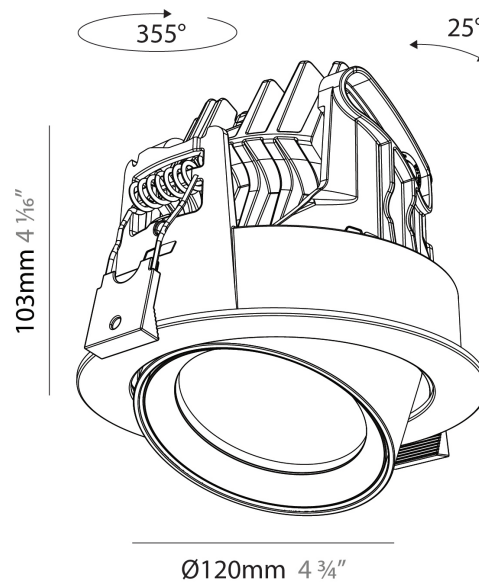

GENERAL

Series: Centriq
Subseries: Centriq Round Adjustable
Brand: Prolicht
Division: Architectural
Mounting Type: Recessed
Mounting Location: Ceiling
Subcategory: Spots

PHYSICAL

Shape: Cylinder
Diameter (mm): 120
Diameter (in): 4 ¾
Height (mm): 105
Height (in): 4 ⅛
Min. Recessing Depth (mm): 120
Min. Recessing Depth (in): 4 ¾
Light Distribution: Adjustable / Direct
Weight (kg): 0.649
Diffuser: Lens Pack - No Lens / Opal / Linear Spread Lens / Honeycomb / Spread Lens
Fixture Finish: SSR / BKV / CWI / CRY / HAB / UFT / ITA / RUA / FTG / MYG / LOD / PUS / FRO / FUP / KIA / POP / BLS / SPG / MEY / GOH / GUM / CHC / COM / ABZ / JAG / OBR / MOS / ROR
Fixture Material: Aluminum
Cut-out Measurements: Dia. 112mm / 4 7/16"

ELECTRICAL

Lamp Type: LED (Zhaga Standard)
Input Wattage (W): 27.3
Total Output Wattage (W): 24.5
Dimming: Tri-Mode (Non-Dimming and Phase Dimming (120Vac only) and 0-10V Dimming)
Driver Included: Yes
Driver Location: Recessed Housing
Driver Type: Constant Current - Universal
Driver Class: Class 2
Input Voltage (V): 120 - 277
Constant Current (MA): 700

LED

Color Temperature (*K): 2700 / 3000 / 3500 / 4000
Max. Delivered Lumen (lm): 2348 / 2444 / 2549 / 2669
Nominal Lumen (lm): 2788 / 2903 / 3027 / 3170
CRI: >90 CRI
Lamp Life (hrs): 50000

OPTICAL

Reflector°: 20 / 32 / 54
Adjustability: Rotational 350°; Tilt 90°

RATINGS AND CERTIFICATIONS

Certified By: Certified for North American Standards
IP rating: IP20