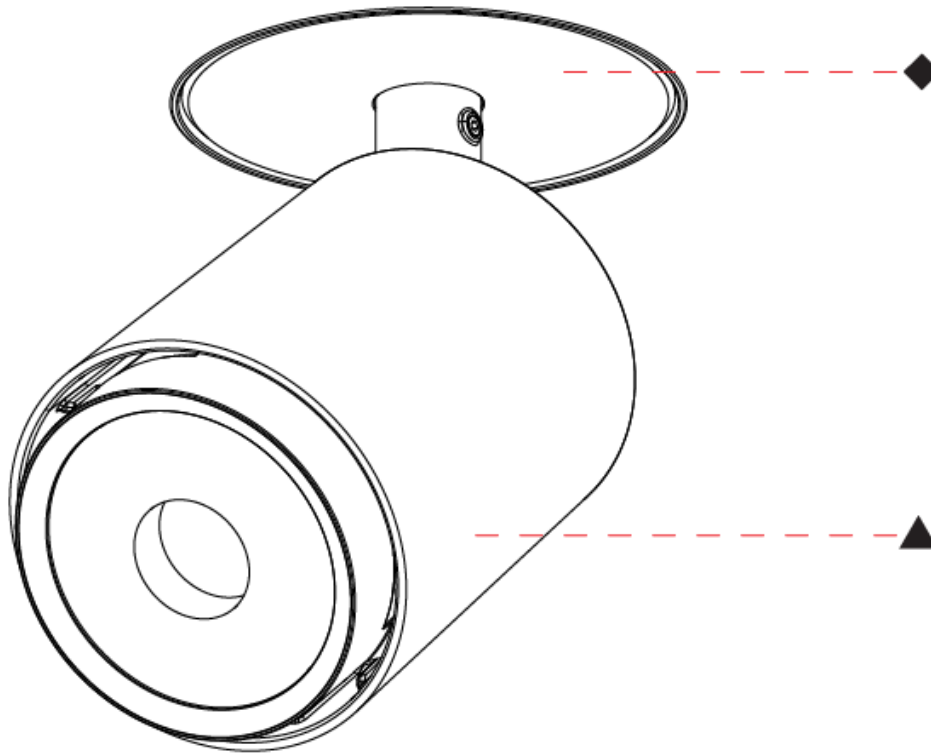

CENTRIQ IN FLEX SURFACE

A3D453-

PROJECT	_____
TYPE	_____
SPECIFIER	_____
QUANTITY	_____
DATE	_____

A