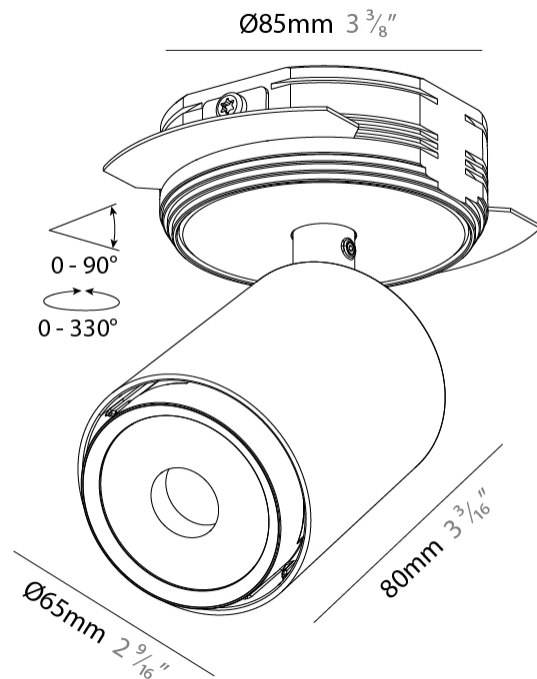

GENERAL

Series: Centriq
Subseries: Centriq In Flex
Partner: Prolicht
Division: Architectural
Installation: Surface
Product Type: Spots
Mounting Location: Ceiling
Light Distribution: Adjustable / Downlight

PHYSICAL

Shape: Cylinder
Diameter (mm): 65
Diameter (in): 2 ⁹/₁₆
Height (mm): 160
Height (in): 6 ⁵/₁₆
Ceiling Thickness (mm): 10 / 12.5 / 15 / 25
Ceiling Thickness (in): 3/8 or 1/2 or 9/16 or 1
Weight (kg): 1.9
Fixture Finish: SSR / BKV / CWI / CRY / HAB / UFT / ITA / RUA / FTG / MYG / LOD / PUS / FRO / FUP / KIA / POP / BLS / SPG / MEY / GOH / CHC / COM / ABZ / JAG / OBR / MOS / ROR
Fixture Material: Aluminum
Cut-out Measurements: Dia. 86mm / 3 3/8"

ELECTRICAL

Lamp Type: LED
Input Wattage (W): 21.1
Dimming: Non-Dimming / Phase Dimming / DALI Dimming / 0-10V Dimming / MATTER Dimming / Casambi
Driver Included: No
Driver Location: Remote
Driver Type: Constant Current - Universal
Driver Class: Class 2
Input Voltage (V): 120
Constant Current (MA): 500mA

LED

Color Temperature (°K): 2700 / 3000 / 3500 / 4000
Max. Delivered Lumen (lm): Max 1447
Nominal Lumen (lm): Max 1907
CRI: >90 CRI
Efficiency (%): 69.1
Lamp Life (hrs): 50000

OPTICAL

Beam Angle: 14, 30, 44
Adjustability: Rotational 360°; Tilt 90° (±45°)

RATINGS AND CERTIFICATIONS

Certified By: Certified for North American Standards
IP rating: IP20