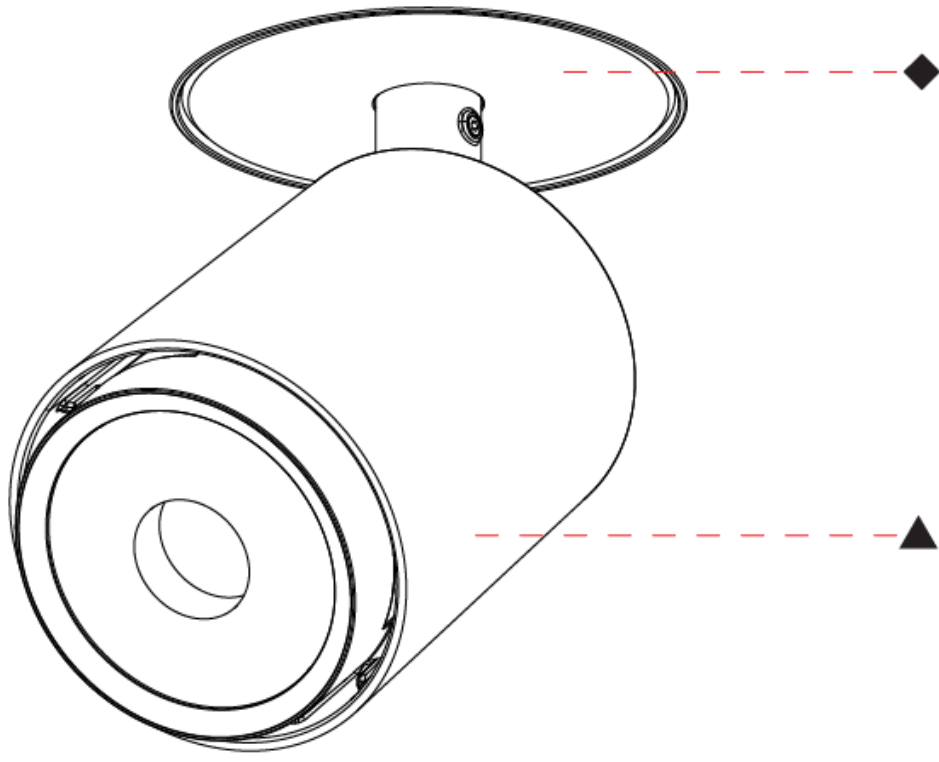

CENTRIQ IN FLEX SURFACE

A3D454-

PROJECT	_____
TYPE	_____
SPECIFIER	_____
QUANTITY	_____
DATE	_____

A