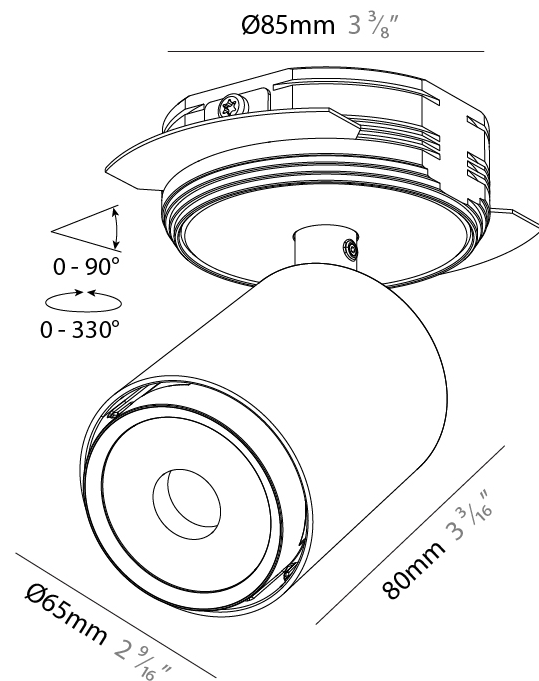

GENERAL

Series: Centriq
Subseries: Centriq In Flex
Partner: Prolicht
Division: Architectural
Installation: Surface
Product Type: Spots
Mounting Location: Ceiling
Light Distribution: Adjustable / Downlight

PHYSICAL

Shape: Cylinder
Diameter (mm): 65
Diameter (in): 2 ⁹/₁₆
Height (mm): 160
Height (in): 6 ⁵/₁₆
Ceiling Thickness (mm): 10 / 12.5 / 15 / 25
Ceiling Thickness (in): 3/8 or 1/2 or 9/16 or 1
Weight (kg): 1.9
Fixture Finish: SSR / BKV / CWI / CRY / HAB / UFT / ITA / RUA / FTG / MYG / LOD / PUS / FRO / FUP / KIA / POP / BLS / SPG / MEY / GOH / CHC / COM / ABZ / JAG / OBR / MOS / ROR
Fixture Material: Aluminum
Cut-out Measurements: Dia. 86mm / 3 3/8"

ELECTRICAL

Lamp Type: LED
Input Wattage (W): 8.2
Dimming: DALI Dimming / MATTER Dimming
Driver Included: No
Driver Location: Remote
Driver Type: Constant Current - Universal
Driver Class: Class 2
Input Voltage (V): 120

LED

Color Temperature (°K): 2700-6500 Tunable White
Max. Delivered Lumen (lm): Max 494
Nominal Lumen (lm): Max 664
CRI: >90 CRI
Efficiency (%): 60.4
Lamp Life (hrs): 50000

OPTICAL

Beam Angle: 14, 30, 44
Adjustability: Rotational 360°; Tilt 90° (±45°)

RATINGS AND CERTIFICATIONS

Certified By: Certified for North American Standards
IP rating: IP20

PROJECT
TYPE
SPECIFIER
QUANTITY
DATE