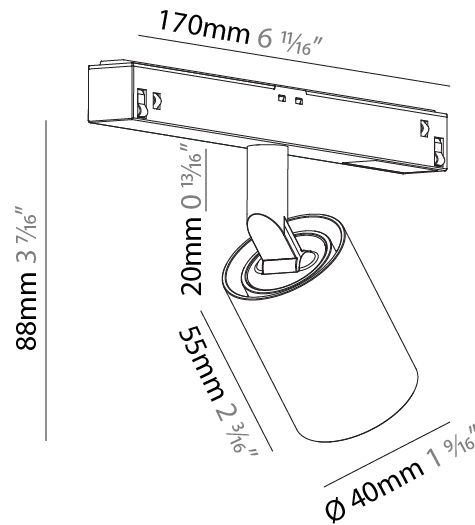

1. To build a product code in our configurator select the specify button on the base model # product page
2. To build a manual product code on this datasheet choose from the options listed below in blue font and add the suffix to the base model #

GENERAL

Series: Centriq
Subseries: Centriq for Clicktrack
Brand: Prolicht
Division: Architectural
Mounting Type: Track
Mounting Location: Ceiling
Subcategory: Spots

PHYSICAL

Shape: Cylinder
Diameter (mm): 40
Diameter (in): 1 9/16
Length (mm): 170
Length (in): 6 13/16
Height (mm): 88
Height (in): 3 7/16
Light Distribution: Adjustable / Direct
Fixture Finish: SSR / BKV / CWI / CRY / HAB / LAG / UFT / ITA / RUA / RUR / MIC / FTG / MYG / TWT / LOD / PUS / FRO / FUP / KIA / POP / BLS / SPG / MEY / GOH / GUM / CHC / COM / ABZ / JAG / OBR / MOS / ROR
Fixture Material: Aluminum

ELECTRICAL

Lamp Type: LED (Zhaga Standard)
Input Wattage (W): 6
Total Output Wattage (W): 5.4
Dimming: Non-Dimmable
Driver Included: No
Driver Location: Remote
Driver Type: Constant Voltage - Universal
Driver Class: Class 2
Input Voltage (V): 48
Constant Current (MA): 490
Upon Request: 0-10Vdc dimming / DALI dimming

LED

Number of LEDs: 1
Color Temperature (°K): 2700 / 3000 / 4000
Max. Delivered Lumen (lm): 360 / 390 / 420
CRI: >90 CRI

OPTICAL

Reflector°: 10
Adjustability: Rotational 360°; Tilt 90° (±45°)

RATINGS AND CERTIFICATIONS

Certified By: Certified for North American Standards
IP rating: IP20