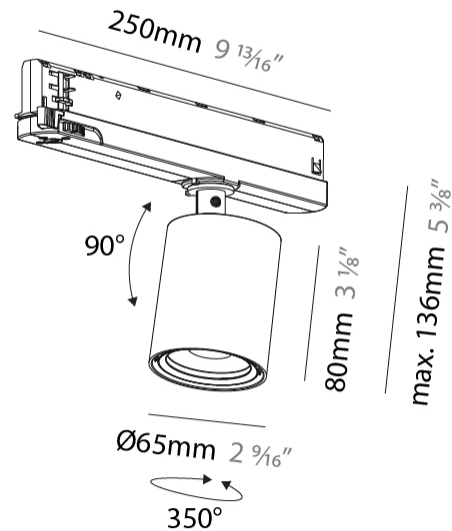

GENERAL

Series: Centriq
Subseries: Centriq In
Partner: Prolicht
Division: Architectural
Installation: Track
Product Type: Track System Line Voltage
Mounting Location: Ceiling
Light Distribution: Adjustable

PHYSICAL

Aperture Sizes - Downlights: 2"
Shape: Cylinder
Diameter (mm): 65
Diameter (in): 2 ⁹/₁₆
Length (mm): 250
Length (in): 9 ¹³/₁₆
Height (mm): 136
Height (in): 5 ³/₈
Weight (kg): 0.6
Fixture Finish: SSR / BKV / CWI / CRY / HAB / UFT / ITA / RUA / FTG / MYG / LOD / PUS / FRO / FUP / KIA / POP / BLS / SPG / MEY / GOH / CHC / COM / ABZ / JAG / OBR / MOS / ROR
Holder Finish: WHI / BLK
Accent Finish: SSR / BKV / CWI / CRY / HAB / LAG / UFT / ITA / RUA / RUR / MIC / FTG / MYG / TWT / LOD / PUS / FRO / FUP / KIA / POP / BLS / SPG / MEY / GOH / GUM / CHC / COM / ABZ / JAG
Fixture Material: Aluminum

ELECTRICAL

Lamp Type: LED (Zhaga Standard)
Input Wattage (W): 20
Total Output Wattage (W): 18.1
Dimming: Non-Dimmable / 0-10V Dimming
Driver Included: Yes
Driver Location: Integrated
Driver Type: Constant Current - 120Vac
Driver Class: Class 2
Input Voltage (V): 120

LED

Number of LEDs: 1
Color Temperature (°K): 2700 / 3000 / 3500 / 4000
Max. Delivered Lumen (lm): 1362 / 1467 / 1526 / 1557
Nominal Lumen (lm): 1672 / 1800 / 1872 / 1910
CRI: >90 CRI
Lamp Life (hrs): 50000

OPTICAL

Beam Angle: 12
Adjustability: Rotational 360°; Tilt 90° (±45°)

RATINGS AND CERTIFICATIONS

Certified By: Certified for North American Standards
IP rating: IP20