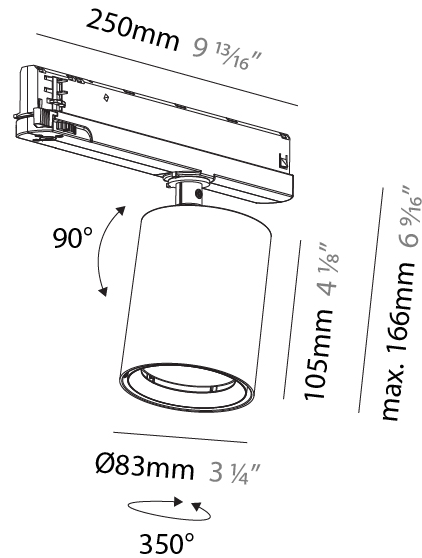

GENERAL

Series: Centriq
Subseries: Centriq In
Partner: Prolicht
Division: Architectural
Installation: Track
Product Type: Track System Line Voltage
Mounting Location: Ceiling
Light Distribution: Adjustable

PHYSICAL

Aperture Sizes - Downlights: 2"
Shape: Cylinder
Diameter (mm): 83
Diameter (in): 3 1/4
Length (mm): 250
Length (in): 9 13/16
Height (mm): 166
Height (in): 6 9/16
Weight (kg): 0.6
Fixture Finish: SSR / BKV / CWI / CRY / HAB / UFT / ITA / RUA / FTG / MYG / LOD / PUS / FRO / FUP / KIA / POP / BLS / SPG / MEY / GOH / CHC / COM / ABZ / JAG / OBR / MOS / ROR
Holder Finish: WHI / BLK
Accent Finish: SSR / BKV / CWI / CRY / HAB / LAG / UFT / ITA / RUA / RUR / MIC / FTG / MYG / TWT / LOD / PUS / FRO / FUP / KIA / POP / BLS / SPG / MEY / GOH / GUM / CHC / COM / ABZ / JAG
Fixture Material: Aluminum

ELECTRICAL

Lamp Type: LED (Zhaga Standard)
Input Wattage (W): 26
Total Output Wattage (W): 23.7
Dimming: Non-Dimmable / 0-10V Dimming
Driver Included: Yes
Driver Location: Integrated
Driver Type: Constant Current - 120Vac
Driver Class: Class 2
Input Voltage (V): 120

LED

Number of LEDs: 1
Color Temperature (°K): 2700 / 3000 / 3500 / 4000
Max. Delivered Lumen (lm): 1975 / 2056 / 2145 / 2245
Nominal Lumen (lm): 2429 / 2529 / 2638 / 2761
CRI: >90 CRI
Lamp Life (hrs): 50000

OPTICAL

Optic°: 12
Adjustability: Rotational 360°; Tilt 90° (±45°)

RATINGS AND CERTIFICATIONS

Certified By: Certified for North American Standards
IP rating: IP20