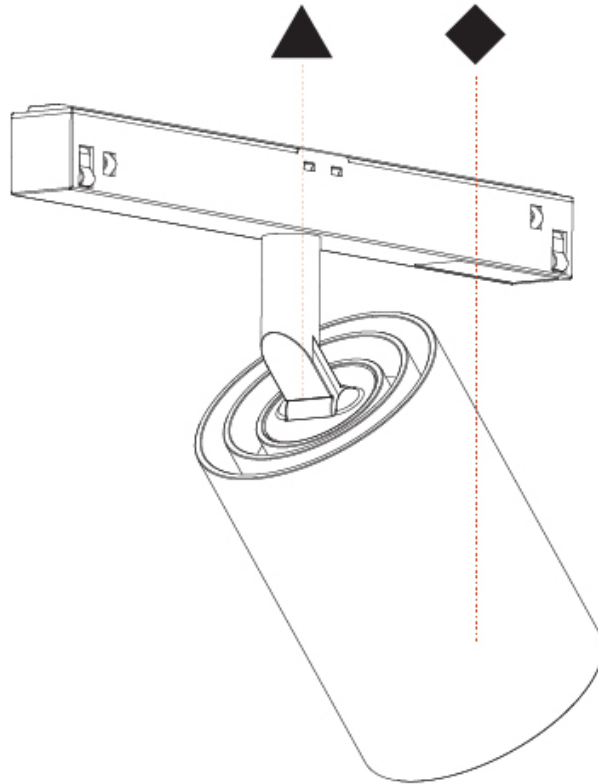

CENTRIQ FOR CLICKTRACK TRACK

A3T108-

PROJECT _____

TYPE _____

SPECIFIER _____

QUANTITY _____

DATE _____

A