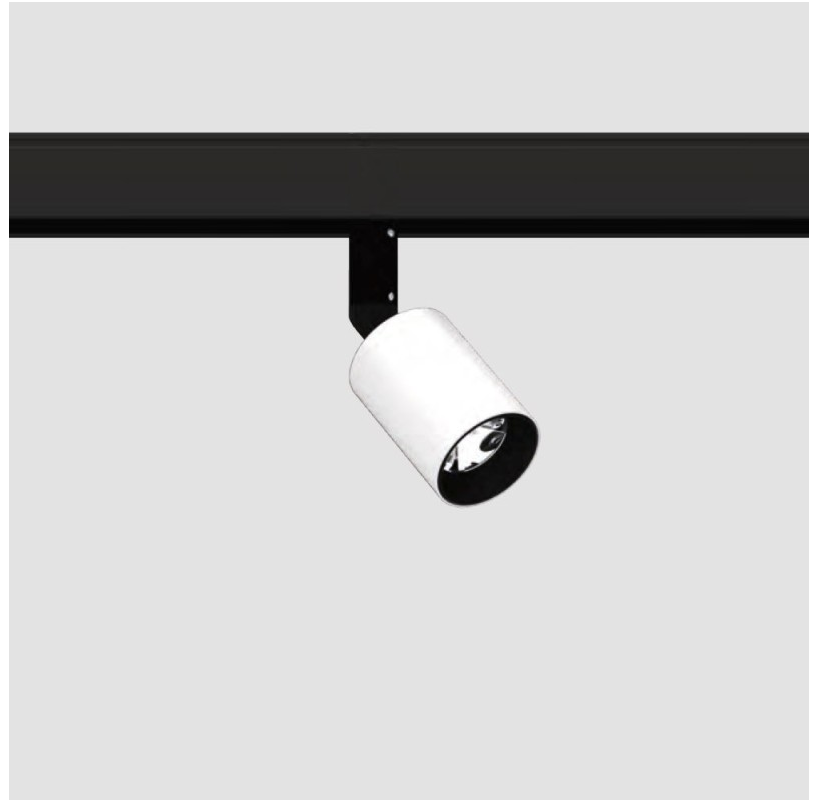

1. To build a product code in our configurator select the specify button on the base model # product page
2. To build a manual product code on this datasheet choose from the options listed below in blue font and add the suffix to the base model #

GENERAL

Series: Centriq
Subseries: Centriq for Clicktrack
Brand: Prolicht
Division: Architectural
Mounting Type: Track
Mounting Location: Ceiling
Subcategory: Spots

PHYSICAL

Shape: Cylinder
Diameter (mm): 30
Diameter (in): 1 3/16
Length (mm): 170
Length (in): 6 11/16
Height (mm): 74
Height (in): 2 15/16
Light Distribution: Adjustable / Direct
Fixture Finish: SSR / BKV / CWI / CRY / HAB / UFT / ITA / RUA / FTG / MYG / LOD / PUS / FRO / FUP / KIA / POP / BLS / SPG / MEY / GOH / GUM / CHC / COM / ABZ / JAG / OBR / MOS / ROR
Fixture Material: Aluminum

ELECTRICAL

Lamp Type: LED (Zhaga Standard)
Input Wattage (W): 4
Total Output Wattage (W): 3.6
Dimming: Non-Dimmable
Driver Included: No
Driver Location: Remote
Driver Type: Constant Voltage - Universal
Driver Class: Class 2
Input Voltage (V): 48
Constant Current (mA): 340
Upon Request: 0-10Vdc dimming / DALI dimming

LED

Number of LEDs: 1
Color Temperature (°K): 2700 / 3000 / 4000
Max. Delivered Lumen (lm): 260 / 270 / 290
CRI: >90 CRI

OPTICAL

Optic°: 24 / 32
Adjustability: Rotational 360°; Tilt 90° (±45°)

RATINGS AND CERTIFICATIONS

Certified By: Certified for North American Standards
IP rating: IP20