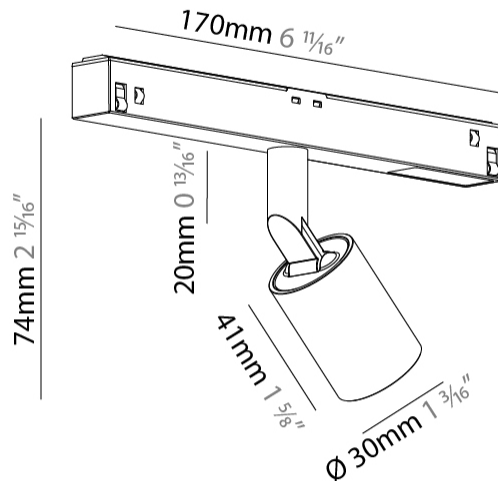

1. To build a product code in our configurator select the specify button on the base model # product page
2. To build a manual product code on this datasheet choose from the options listed below in blue font and add the suffix to the base model #

GENERAL

Series: Centriq
Subseries: Centriq for Clicktrack
Brand: Prolicht
Division: Architectural
Mounting Type: Track
Mounting Location: Ceiling
Subcategory: Spots

PHYSICAL

Shape: Cylinder
Diameter (mm): 30
Diameter (in): 1 3/16
Length (mm): 170
Length (in): 6 11/16
Height (mm): 74
Height (in): 2 15/16
Light Distribution: Adjustable / Direct
Fixture Finish: SSR / BKV / CWI / CRY / HAB / UFT / ITA / RUA / FTG / MYG / LOD / PUS / FRO / FUP / KIA / POP / BLS / SPG / MEY / GOH / GUM / CHC / COM / ABZ / JAG / OBR / MOS / ROR
Fixture Material: Aluminum

ELECTRICAL

Lamp Type: LED (Zhaga Standard)
Input Wattage (W): 4
Total Output Wattage (W): 3.6
Dimming: Non-Dimmable
Driver Included: No
Driver Location: Remote
Driver Type: Constant Voltage - Universal
Driver Class: Class 2
Input Voltage (V): 48
Constant Current (mA): 340
Upon Request: 0-10Vdc dimming / DALI dimming

LED

Number of LEDs: 1
Color Temperature (°K): 2700 / 3000 / 4000
Max. Delivered Lumen (lm): 260 / 270 / 290
CRI: >90 CRI

OPTICAL

Optic°: 24 / 32
Adjustability: Rotational 360°; Tilt 90° (±45°)

RATINGS AND CERTIFICATIONS

Certified By: Certified for North American Standards
IP rating: IP20