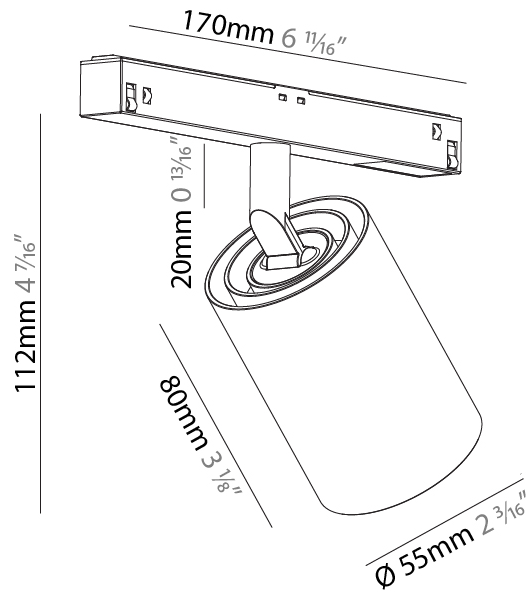

1. To build a product code in our configurator select the specify button on the base model # product page
2. To build a manual product code on this datasheet choose from the options listed below in blue font and add the suffix to the base model #

GENERAL

Series: Centriq
Subseries: Centriq for Clicktrack
Brand: Prolicht
Division: Architectural
Mounting Type: Track
Mounting Location: Ceiling
Subcategory: Spots

PHYSICAL

Shape: Cylinder
Diameter (mm): 55
Diameter (in): 2 3/16
Length (mm): 170
Length (in): 6 11/16
Height (mm): 112
Height (in): 4 7/16
Light Distribution: Adjustable / Direct
Fixture Finish: SSR / BKV / CWI / CRY / HAB / UFT / ITA / RUA / FTG / MYG / LOD / PUS / FRO / FUP / KIA / POP / BLS / SPG / MEY / GOH / GUM / CHC / COM / ABZ / JAG / OBR / MOS / ROR
Fixture Material: Aluminum

ELECTRICAL

Lamp Type: LED (Zhaga Standard)
Input Wattage (W): 9
Total Output Wattage (W): 8.2
Dimming: Non-Dimmable
Driver Included: No
Driver Location: Remote
Driver Type: Constant Voltage - Universal
Driver Class: Class 2
Input Voltage (V): 48
Constant Current (MA): 700
Upon Request: 0-10Vdc dimming / DALI dimming

LED

Number of LEDs: 1
Color Temperature (°K): 2700 / 3000 / 4000
Max. Delivered Lumen (lm): 380 / 410 / 440
CRI: >90 CRI

OPTICAL

Reflector: 9
Adjustability: Rotational 360°; Tilt 90° (±45°)

RATINGS AND CERTIFICATIONS

Certified By: Certified for North American Standards
IP rating: IP20