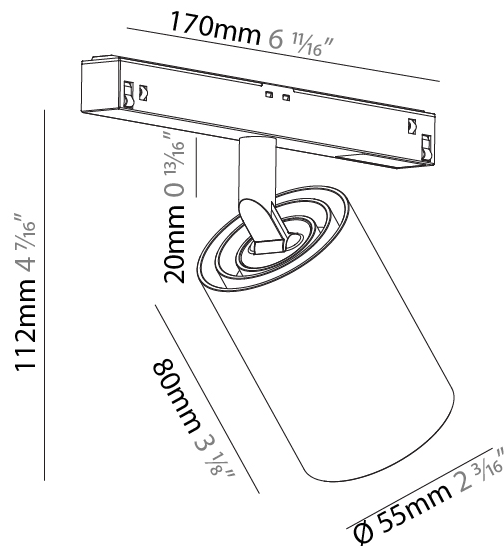

1. To build a product code in our configurator select the specify button on the base model # product page
2. To build a manual product code on this datasheet choose from the options listed below in blue font and add the suffix to the base model #

GENERAL

Series: Centriq
Subseries: Centriq for Clicktrack
Brand: Prolicht
Division: Architectural
Mounting Type: Track
Mounting Location: Ceiling
Subcategory: Spots

PHYSICAL

Shape: Cylinder
Diameter (mm): 55
Diameter (in): 2 3/16
Length (mm): 170
Length (in): 6 11/16
Height (mm): 112
Height (in): 4 7/16
Light Distribution: Adjustable / Direct
Fixture Finish: SSR / BKV / CWI / CRY / HAB / UFT / ITA / RUA / FTG / MYG / LOD / PUS / FRO / FUP / KIA / POP / BLS / SPG / MEY / GOH / GUM / CHC / COM / ABZ / JAG / OBR / MOS / ROR
Fixture Material: Aluminum

ELECTRICAL

Lamp Type: LED (Zhaga Standard)
Input Wattage (W): 12
Total Output Wattage (W): 10.9
Dimming: Non-Dimmable
Driver Included: No
Driver Location: Remote
Driver Type: Constant Voltage - Universal
Driver Class: Class 2
Input Voltage (V): 48
Constant Current (MA): 580
Upon Request: 0-10Vdc dimming / DALI dimming

LED

Number of LEDs: 1
Color Temperature (°K): 2700 / 3000 / 4000
Max. Delivered Lumen (lm): 750 / 780 / 840
CRI: >90 CRI

OPTICAL

Reflector°: 17 / 33 / 46
Optic°: 15 / 25 / 35
Adjustability: Rotational 360°; Tilt 90° (±45°)

RATINGS AND CERTIFICATIONS

Certified By: Certified for North American Standards
IP rating: IP20