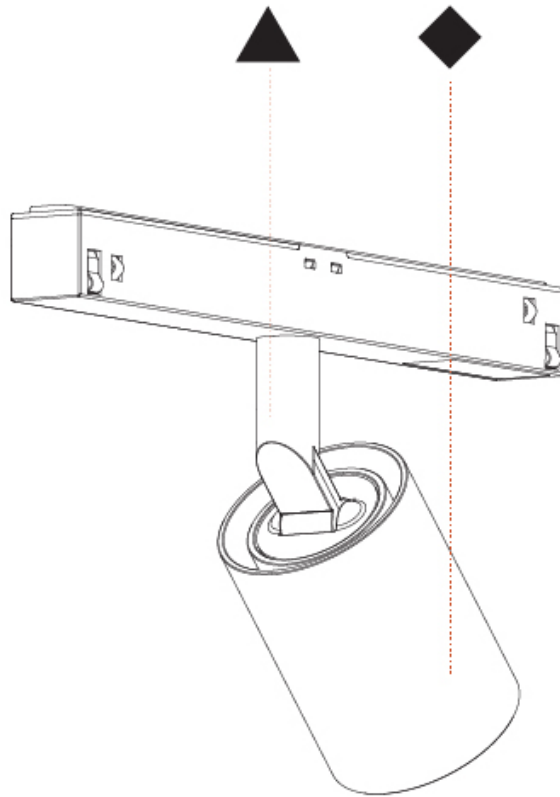

CENTRIQ FOR CLICKTRACK TRACK

A3T107-

PROJECT

TYPE

SPECIFIER

QUANTITY

DATE

A