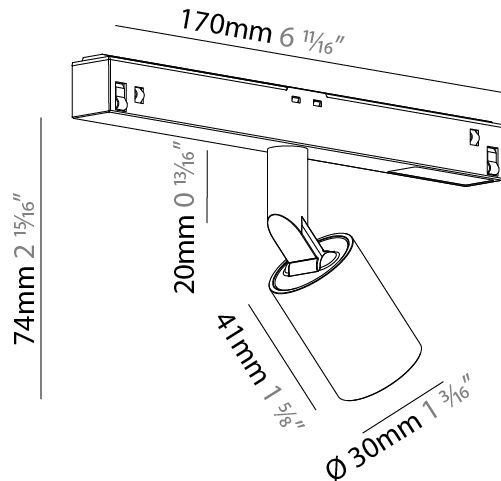

1. To build a product code in our configurator select the specify button on the base model # product page
2. To build a manual product code on this datasheet choose from the options listed below in blue font and add the suffix to the base model #

GENERAL

Series: Centriq
Subseries: Centriq for Clicktrack
Brand: Prolicht
Division: Architectural
Mounting Type: Track
Mounting Location: Ceiling
Subcategory: Spots

PHYSICAL

Shape: Cylinder
Diameter (mm): 40
Diameter (in): 1 9/16
Length (mm): 170
Length (in): 6 11/16
Height (mm): 88
Height (in): 3 7/16
Light Distribution: Adjustable / Direct
Fixture Finish: SSR / BKV / CWI / CRY / HAB / UFT / ITA / RUA / FTG / MYG / LOD / PUS / FRO / FUP / KIA / POP / BLS / SPG / MEY / GOH / GUM / CHC / COM / ABZ / JAG / OBR / MOS / ROR
Fixture Material: Aluminum

ELECTRICAL

Lamp Type: LED (Zhaga Standard)
Input Wattage (W): 6
Total Output Wattage (W): 5.4
Dimming: Non-Dimmable
Driver Included: No
Driver Location: Remote
Driver Type: Constant Voltage - Universal
Driver Class: Class 2
Input Voltage (V): 48
Constant Current (MA): 340
Upon Request: 0-10Vdc dimming / DALI dimming

LED

Number of LEDs: 1
Color Temperature (°K): 2700 / 3000 / 4000
Max. Delivered Lumen (lm): 494 / 519 / 526
CRI: >90 CRI

OPTICAL

Reflector°: 20 / 40 / 50
Optic°: 31 / 36
Adjustability: Rotational 360°; Tilt 90° (±45°)

RATINGS AND CERTIFICATIONS

Certified By: Certified for North American Standards
IP rating: IP20