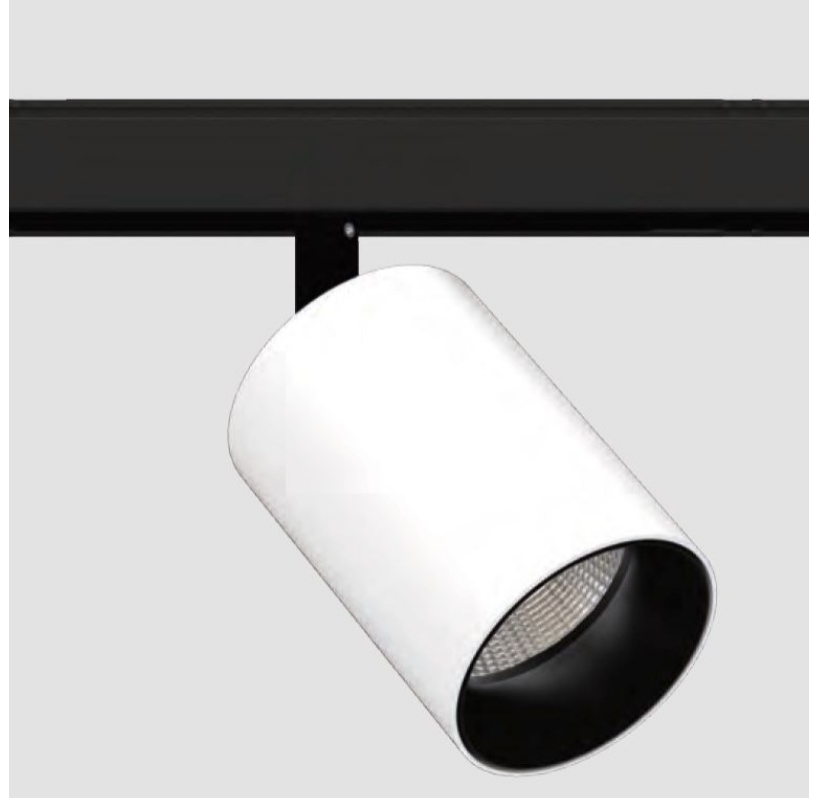

1. To build a product code in our configurator select the specify button on the base model # product page
2. To build a manual product code on this datasheet choose from the options listed below in blue font and add the suffix to the base model #

GENERAL

Series: Centriq
Subseries: Centriq for Clicktrack
Brand: Prolicht
Division: Architectural
Mounting Type: Track
Mounting Location: Ceiling
Subcategory: Spots

PHYSICAL

Shape: Cylinder
Diameter (mm): 55
Diameter (in): 2 3/16
Length (mm): 170
Length (in): 6 11/16
Height (mm): 112
Height (in): 4 7/16
Light Distribution: Adjustable / Direct
Fixture Finish: SSR / BKV / CWI / CRY / HAB / UFT / ITA / RUA / FTG / MYG / LOD / PUS / FRO / FUP / KIA / POP / BLS / SPG / MEY / GOH / GUM / CHC / COM / ABZ / JAG / OBR / MOS / ROR
Fixture Material: Aluminum

ELECTRICAL

Lamp Type: LED (Zhaga Standard)
Input Wattage (W): 9
Total Output Wattage (W): 8.2
Dimming: Non-Dimmable
Driver Included: No
Driver Location: Remote
Driver Type: Constant Voltage - Universal
Driver Class: Class 2
Input Voltage (V): 48
Constant Current (MA): 700
Upon Request: 0-10Vdc dimming / DALI dimming

LED

Number of LEDs: 1
Color Temperature (°K): 2700 / 3000 / 4000
Max. Delivered Lumen (lm): 380 / 410 / 440
CRI: >90 CRI

OPTICAL

Reflector: 9
Adjustability: Rotational 360°; Tilt 90° (±45°)

RATINGS AND CERTIFICATIONS

Certified By: Certified for North American Standards
IP rating: IP20