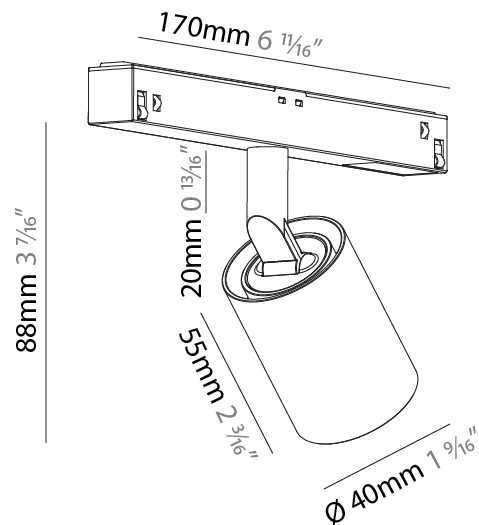

1. To build a product code in our configurator select the specify button on the base model # product page
2. To build a manual product code on this datasheet choose from the options listed below in blue font and add the suffix to the base model #

GENERAL

Series: Centriq
Subseries: Centriq for Clicktrack
Brand: Prolicht
Division: Architectural
Mounting Type: Track
Mounting Location: Ceiling
Subcategory: Spots

PHYSICAL

Shape: Cylinder
Diameter (mm): 40
Diameter (in): 1 9/16
Length (mm): 170
Length (in): 6 11/16
Height (mm): 88
Height (in): 3 7/16
Light Distribution: Adjustable / Direct
Fixture Finish: SSR / BKV / CWI / CRY / HAB / UFT / ITA / RUA / FTG / MYG / LOD / PUS / FRO / FUP / KIA / POP / BLS / SPG / MEY / GOH / GUM / CHC / COM / ABZ / JAG / OBR / MOS / ROR
Fixture Material: Aluminum

ELECTRICAL

Lamp Type: LED (Zhaga Standard)
Input Wattage (W): 6
Total Output Wattage (W): 5.4
Dimming: Non-Dimmable
Driver Included: No
Driver Location: Remote
Driver Type: Constant Voltage - Universal
Driver Class: Class 2
Input Voltage (V): 48
Constant Current (MA): 490
Upon Request: 0-10Vdc dimming / DALI dimming

LED

Number of LEDs: 1
Color Temperature (°K): 2700 / 3000 / 4000
Max. Delivered Lumen (lm): 360 / 390 / 420
CRI: >90 CRI

OPTICAL

Reflector°: 10
Adjustability: Rotational 360°; Tilt 90° (±45°)

RATINGS AND CERTIFICATIONS

Certified By: Certified for North American Standards
IP rating: IP20