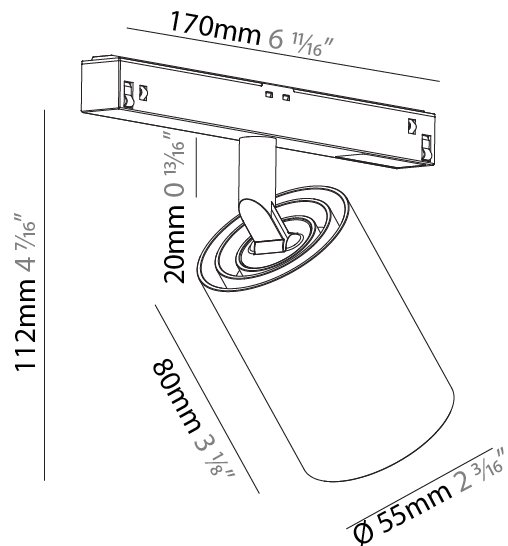

1. To build a product code in our configurator select the specify button on the base model # product page
2. To build a manual product code on this datasheet choose from the options listed below in blue font and add the suffix to the base model #

GENERAL

Series: Centriq
Subseries: Centriq for Clicktrack
Brand: Prolicht
Division: Architectural
Mounting Type: Track
Mounting Location: Ceiling
Subcategory: Spots

PHYSICAL

Shape: Cylinder
Diameter (mm): 55
Diameter (in): 2 ³/₁₆
Length (mm): 170
Length (in): 6 ¹/₁₆
Height (mm): 112
Height (in): 4 ⁷/₁₆
Light Distribution: Adjustable / Direct
Fixture Finish: SSR / BKV / CWI / CRY / HAB / UFT / ITA / RUA / FTG / MYG / LOD / PUS / FRO / FUP / KIA / POP / BLS / SPG / MEY / GOH / GUM / CHC / COM / ABZ / JAG / OBR / MOS / ROR
Fixture Material: Aluminum

ELECTRICAL

Lamp Type: LED (Zhaga Standard)
Input Wattage (W): 12
Total Output Wattage (W): 10.9
Dimming: Non-Dimmable
Driver Included: No
Driver Location: Remote
Driver Type: Constant Voltage - Universal
Driver Class: Class 2
Input Voltage (V): 48
Constant Current (MA): 580
Upon Request: 0-10Vdc dimming / DALI dimming

LED

Number of LEDs: 1
Color Temperature (°K): 2700 / 3000 / 4000
Max. Delivered Lumen (lm): 750 / 780 / 840
CRI: >90 CRI

OPTICAL

Reflector°: 17 / 33 / 46
Optic°: 15 / 25 / 35
Adjustability: Rotational 360°; Tilt 90° (±45°)

RATINGS AND CERTIFICATIONS

Certified By: Certified for North American Standards
IP rating: IP20