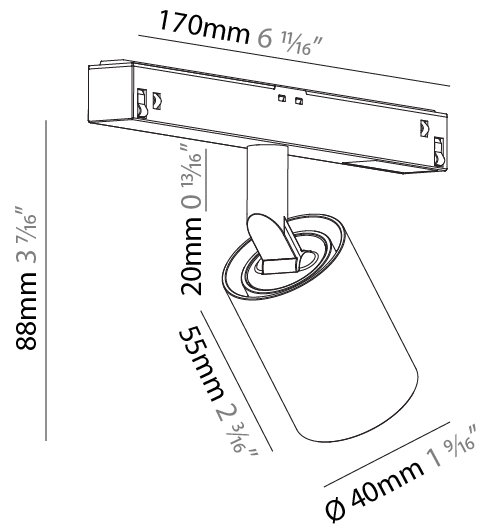

1. To build a product code in our configurator select the specify button on the base model # product page
2. To build a manual product code on this datasheet choose from the options listed below in blue font and add the suffix to the base model #

GENERAL

Series: Centriq
Subseries: Centriq for Clicktrack
Brand: Prolicht
Division: Architectural
Mounting Type: Track
Mounting Location: Ceiling
Subcategory: Spots

PHYSICAL

Shape: Cylinder
Diameter (mm): 40
Diameter (in): 1 9/16
Length (mm): 170
Length (in): 6 1/4
Height (mm): 88
Height (in): 3 7/16
Light Distribution: Adjustable / Direct
Fixture Finish: SSR / BKV / CWI / CRY / HAB / UFT / ITA / RUA / FTG / MYG / LOD / PUS / FRO / FUP / KIA / POP / BLS / SPG / MEY / GOH / GUM / CHC / COM / ABZ / JAG / OBR / MOS / ROR
Fixture Material: Aluminum

ELECTRICAL

Lamp Type: LED (Zhaga Standard)
Input Wattage (W): 6
Total Output Wattage (W): 5.4
Dimming: Non-Dimmable
Driver Included: No
Driver Location: Remote
Driver Type: Constant Voltage - Universal
Driver Class: Class 2
Input Voltage (V): 48
Constant Current (MA): 490
Upon Request: 0-10Vdc dimming / DALI dimming

LED

Number of LEDs: 1
Color Temperature (°K): 2700 / 3000 / 4000
Max. Delivered Lumen (lm): 360 / 390 / 420
CRI: >90 CRI

OPTICAL

Reflector°: 10
Adjustability: Rotational 360°; Tilt 90° (±45°)

RATINGS AND CERTIFICATIONS

Certified By: Certified for North American Standards
IP rating: IP20