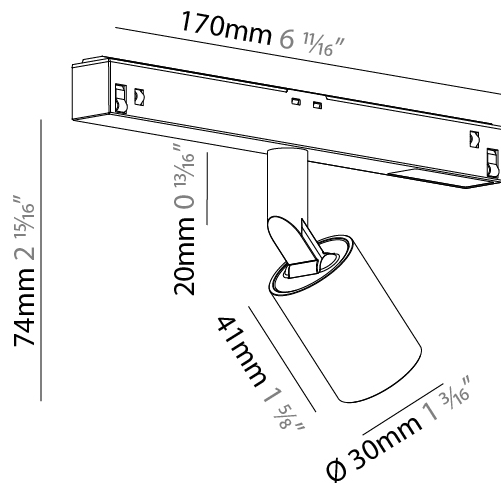

1. To build a product code in our configurator select the specify button on the base model # product page
2. To build a manual product code on this datasheet choose from the options listed below in blue font and add the suffix to the base model #

GENERAL

Series: Centriq
Subseries: Centriq for Clicktrack
Brand: Prolicht
Division: Architectural
Mounting Type: Track
Mounting Location: Ceiling
Subcategory: Spots

PHYSICAL

Shape: Cylinder
Diameter (mm): 40
Diameter (in): 1 9/16
Length (mm): 170
Length (in): 6 11/16
Height (mm): 88
Height (in): 3 7/16
Light Distribution: Adjustable / Direct
Fixture Finish: SSR / BKV / CWI / CRY / HAB / UFT / ITA / RUA / FTG / MYG / LOD / PUS / FRO / FUP / KIA / POP / BLS / SPG / MEY / GOH / GUM / CHC / COM / ABZ / JAG / OBR / MOS / ROR
Fixture Material: Aluminum

ELECTRICAL

Lamp Type: LED (Zhaga Standard)
Input Wattage (W): 6
Total Output Wattage (W): 5.4
Dimming: Non-Dimmable
Driver Included: No
Driver Location: Remote
Driver Type: Constant Voltage - Universal
Driver Class: Class 2
Input Voltage (V): 48
Constant Current (mA): 340
Upon Request: 0-10Vdc dimming / DALI dimming

LED

Number of LEDs: 1
Color Temperature (°K): 2700 / 3000 / 4000
Max. Delivered Lumen (lm): 494 / 519 / 526
CRI: >90 CRI

OPTICAL

Reflector°: 20 / 40 / 50
Optic°: 31 / 36
Adjustability: Rotational 360°; Tilt 90° (±45°)

RATINGS AND CERTIFICATIONS

Certified By: Certified for North American Standards
IP rating: IP20