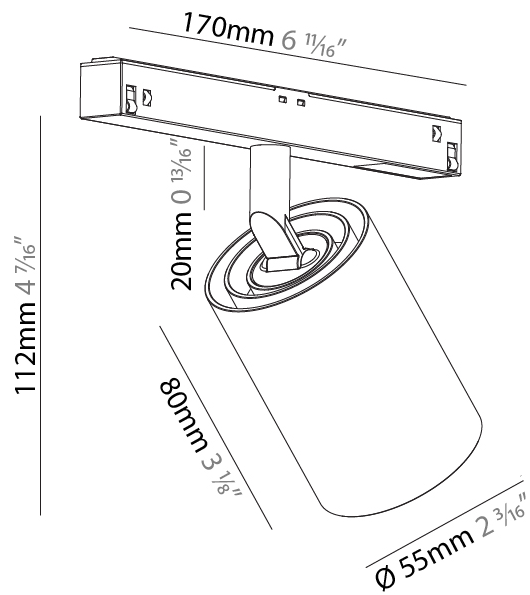

1. To build a product code in our configurator select the specify button on the base model # product page
2. To build a manual product code on this datasheet choose from the options listed below in blue font and add the suffix to the base model #

GENERAL

Series: Centriq
Subseries: Centriq for Clicktrack
Brand: Prolicht
Division: Architectural
Mounting Type: Track
Mounting Location: Ceiling
Subcategory: Spots

PHYSICAL

Shape: Cylinder
Diameter (mm): 55
Diameter (in): 2 3/16
Length (mm): 170
Length (in): 6 11/16
Height (mm): 112
Height (in): 4 7/16
Light Distribution: Adjustable / Direct
Fixture Finish: SSR / BKV / CWI / CRY / HAB / UFT / ITA / RUA / FTG / MYG / LOD / PUS / FRO / FUP / KIA / POP / BLS / SPG / MEY / GOH / GUM / CHC / COM / ABZ / JAG / OBR / MOS / ROR
Fixture Material: Aluminum

ELECTRICAL

Lamp Type: LED (Zhaga Standard)
Input Wattage (W): 9
Total Output Wattage (W): 8.2
Dimming: Non-Dimmable
Driver Included: No
Driver Location: Remote
Driver Type: Constant Voltage - Universal
Driver Class: Class 2
Input Voltage (V): 48
Constant Current (MA): 700
Upon Request: 0-10Vdc dimming / DALI dimming

LED

Number of LEDs: 1
Color Temperature (°K): 2700 / 3000 / 4000
Max. Delivered Lumen (lm): 380 / 410 / 440
CRI: >90 CRI

OPTICAL

Reflector°: 9
Adjustability: Rotational 360°; Tilt 90° (±45°)

RATINGS AND CERTIFICATIONS

Certified By: Certified for North American Standards
IP rating: IP20