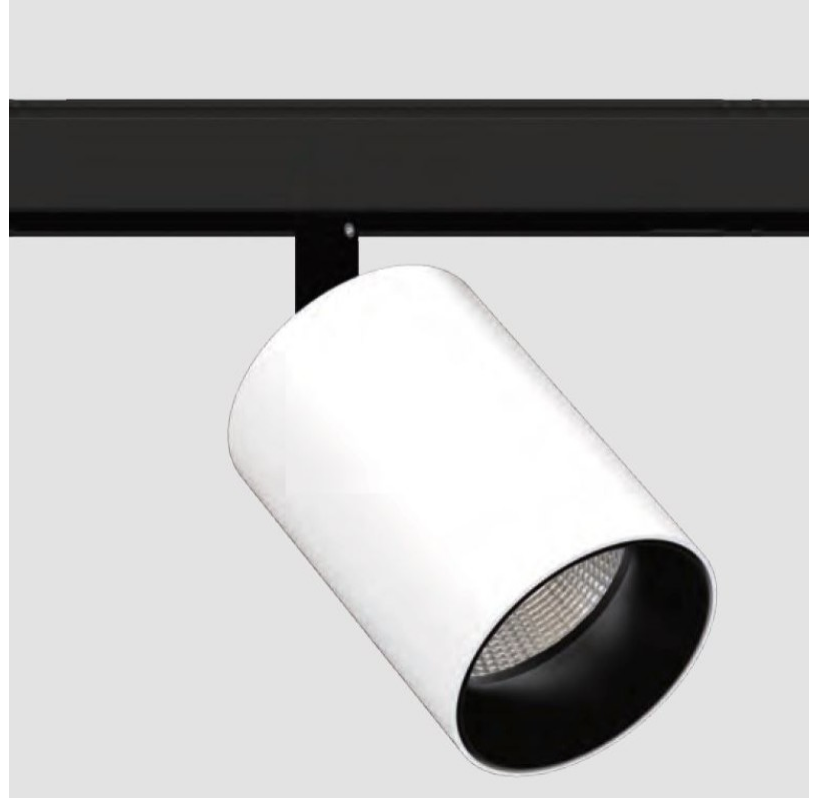

1. To build a product code in our configurator select the specify button on the base model # product page
2. To build a manual product code on this datasheet choose from the options listed below in blue font and add the suffix to the base model #

GENERAL

Series: Centriq
Subseries: Centriq for Clicktrack
Brand: Prolicht
Division: Architectural
Mounting Type: Track
Mounting Location: Ceiling
Subcategory: Spots

PHYSICAL

Shape: Cylinder
Diameter (mm): 55
Diameter (in): 2 ³/₁₆
Length (mm): 170
Length (in): 6 ¹¹/₁₆
Height (mm): 112
Height (in): 4 ⁷/₁₆
Light Distribution: Adjustable / Direct
Fixture Finish: SSR / BKV / CWI / CRY / HAB / LAG / UFT / ITA / RUA / RUR / MIC / FTG / MYG / TWT / LOD / PUS / FRO / FUP / KIA / POP / BLS / SPG / MEY / GOH / GUM / CHC / COM / ABZ / JAG / OBR / MOS / ROR
Fixture Material: Aluminum

ELECTRICAL

Lamp Type: LED (Zhaga Standard)
Input Wattage (W): 9
Total Output Wattage (W): 8.2
Dimming: Non-Dimmable
Driver Included: No
Driver Location: Remote
Driver Type: Constant Voltage - Universal
Driver Class: Class 2
Input Voltage (V): 48
Constant Current (MA): 700
Upon Request: 0-10Vdc dimming / DALI dimming

LED

Number of LEDs: 1
Color Temperature (°K): 2700 / 3000 / 4000
Max. Delivered Lumen (lm): 380 / 410 / 440
CRI: >90 CRI

OPTICAL

Reflector°: 9
Adjustability: Rotational 360°; Tilt 90° (±45°)

RATINGS AND CERTIFICATIONS

Certified By: Certified for North American Standards
IP rating: IP20