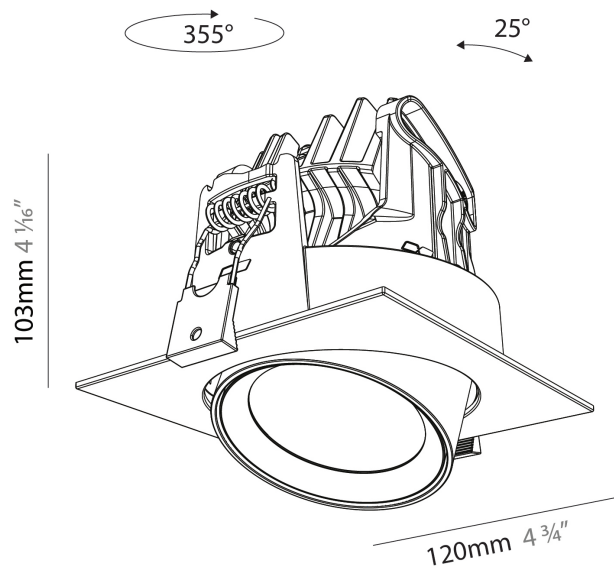

GENERAL

Series: Centriq
Subseries: Centriq Square Adjustable
Brand: Prolicht
Division: Architectural
Mounting Type: Recessed
Mounting Location: Ceiling
Subcategory: Spots

PHYSICAL

Shape: Cylinder
Diameter (mm): 120
Diameter (in): 4 3/4
Length (mm): 120
Length (in): 4 3/4
Height (mm): 105
Height (in): 4 1/8
Min. Recessing Depth (mm): 120
Min. Recessing Depth (in): 4 3/4
Light Distribution: Adjustable / Direct
Weight (kg): 0.665
Diffuser: Lens Pack - No Lens / Opal / Linear Spread Lens / Honeycomb / Spread Lens
Fixture Finish: SSR / BKV / CWI / CRY / HAB / LAG / UFT / ITA / RUA / RUR / MIC / FTG / MYG / TWT / LOD / PUS / FRO / FUP / KIA / POP / BLS / SPG / MEY / GOH / GUM / CHC / COM / ABZ / JAG / OBR / MOS / ROR
Fixture Material: Aluminum
Cut-out Measurements: Dia. 112mm / 4 7/16"

ELECTRICAL

Lamp Type: LED (Zhaga Standard)
Input Wattage (W): 27.4
Total Output Wattage (W): 24.6
Dimming: Dali Dimming
Driver Included: No
Driver Location: Remote
Driver Type: Constant Current - Universal
Driver Class: Class 2
Input Voltage (V): 120 - 277
Constant Current (MA): 700

LED

Color Temperature (°K): 2700-6500 Tunable White
Max. Delivered Lumen (lm): 2058 - 2329
Nominal Lumen (lm): 2497 - 2827
CRI: >90 CRI
Lamp Life (hrs): 50000

OPTICAL

Reflector°: 24 / 34 / 54
Adjustability: Rotational 350° / Tilt 25°

RATINGS AND CERTIFICATIONS

Certified By: CSA Certified to UL and CSA Standards
IP rating: IP20