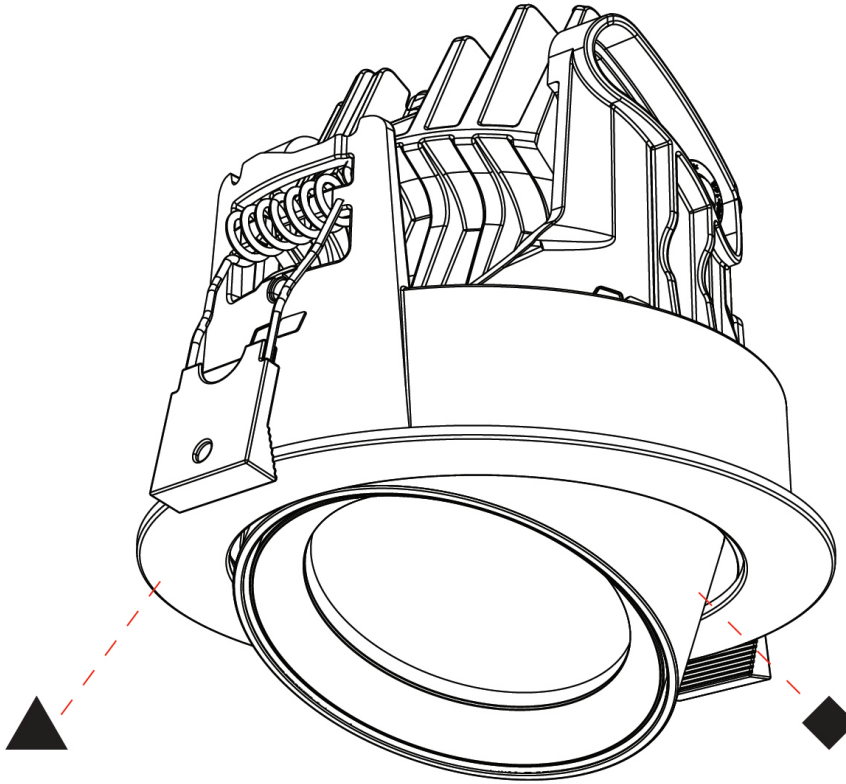

CENTRIQ ROUND ADJUSTABLE RECESSED

A35977-

PROJECT

TYPE

SPECIFIER

QUANTITY

DATE