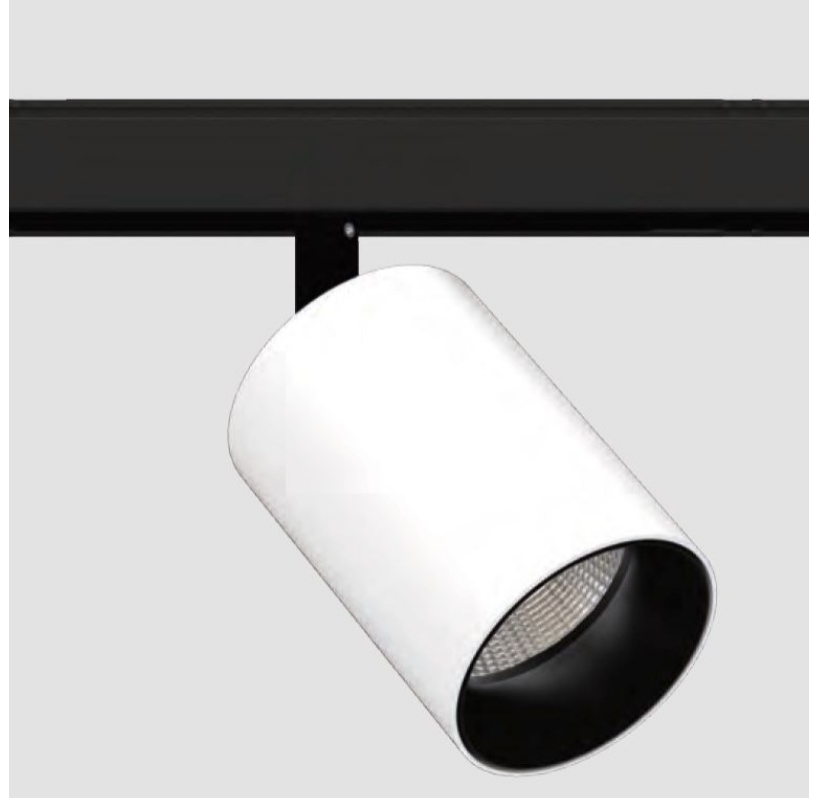

1. To build a product code in our configurator select the specify button on the base model # product page
2. To build a manual product code on this datasheet choose from the options listed below in blue font and add the suffix to the base model #

GENERAL

Series: Centriq
Subseries: Centriq for Clicktrack
Brand: Prolicht
Division: Architectural
Mounting Type: Track
Mounting Location: Ceiling
Subcategory: Spots

PHYSICAL

Shape: Cylinder
Diameter (mm): 55
Diameter (in): 2 3/16
Length (mm): 170
Length (in): 6 11/16
Height (mm): 112
Height (in): 4 7/16
Light Distribution: Adjustable / Direct
Fixture Finish: SSR / BKV / CWI / CRY / HAB / UFT / ITA / RUA / FTG / MYG / LOD / PUS / FRO / FUP / KIA / POP / BLS / SPG / MEY / GOH / GUM / CHC / COM / ABZ / JAG / OBR / MOS / ROR
Fixture Material: Aluminum

ELECTRICAL

Lamp Type: LED (Zhaga Standard)
Input Wattage (W): 9
Total Output Wattage (W): 8.2
Dimming: Non-Dimmable
Driver Included: No
Driver Location: Remote
Driver Type: Constant Voltage - Universal
Driver Class: Class 2
Input Voltage (V): 48
Constant Current (mA): 700
Upon Request: 0-10Vdc dimming / DALI dimming

LED

Number of LEDs: 1
Color Temperature (°K): 2700 / 3000 / 4000
Max. Delivered Lumen (lm): 380 / 410 / 440
CRI: >90 CRI

OPTICAL

Reflector: 9
Adjustability: Rotational 360°; Tilt 90° (±45°)

RATINGS AND CERTIFICATIONS

Certified By: Certified for North American Standards
IP rating: IP20