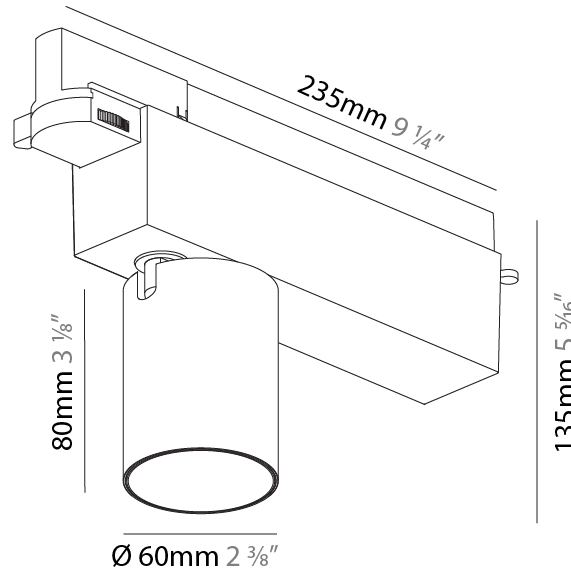

GENERAL

Series: Centriq
Subseries: Centriq 60
Brand: Prolicht
Division: Architectural
Mounting Type: Track
Mounting Location: Ceiling
Subcategory: Spots

PHYSICAL

Shape: Cylinder
Diameter (mm): 60
Diameter (in): 2 3/8
Length (mm): 235
Length (in): 9 1/4
Height (mm): 135
Height (in): 5 5/16
Light Distribution: Adjustable / Direct
Weight (kg): 0.897
Weight (lbs): 1.977
Installation Requirement: Track or profile system
Fixture Finish: SSR / BKV / CWI / CRY / HAB / UFT / ITA / RUA / FTG / MYG / LOD / PUS / FRO / FUP / KIA / POP / BLS / SPG / MEY / GOH / GUM / CHC / COM / ABZ / JAG / OBR / MOS / ROR
Fixture Material: Aluminum

ELECTRICAL

Lamp Type: LED (Zhaga Standard)
Input Wattage (W): 14
Total Output Wattage (W): 12.5
Dimming: Tri-Mode (Non-Dimming and Phase Dimming (120Vac only) and 0-10V Dimming)
Driver Included: Yes
Driver Location: Integrated
Driver Type: Constant Current - Universal
Driver Class: Class 2
Input Voltage (V): 120 - 277
Constant Current (MA): 350

LED

Number of LEDs: 1
Color Temperature (°K): 2700 / 3000 / 3500 / 4000
Max. Delivered Lumen (lm): 940 / 980 / 1029 / 1050
Nominal Lumen (lm): 1386 / 1438 / 1511 / 1542
CRI: >90 CRI
Lamp Life (hrs): 50000
Upon Request: Special Color Temperature Special Led

OPTICAL

Reflector: 20 / 40 / 60
Adjustability: Rotational 340°; Tilt 90°
Upon Request: Special Beam Angles

RATINGS AND CERTIFICATIONS

Certified By: Certified for North American Standards
IP rating: IP20