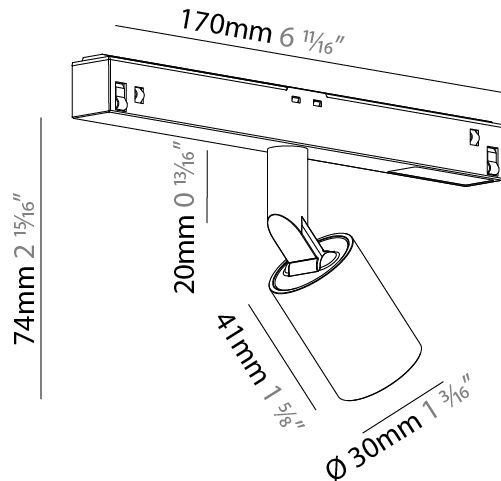

1. To build a product code in our configurator select the specify button on the base model # product page
2. To build a manual product code on this datasheet choose from the options listed below in blue font and add the suffix to the base model #

GENERAL

Series: Centriq
Subseries: Centriq for Clicktrack
Brand: Prolicht
Division: Architectural
Mounting Type: Track
Mounting Location: Ceiling
Subcategory: Spots

PHYSICAL

Shape: Cylinder
Diameter (mm): 40
Diameter (in): 1 ⁹/₁₆
Length (mm): 170
Length (in): 6 ¹³/₁₆
Height (mm): 88
Height (in): 3 ⁷/₁₆
Light Distribution: Adjustable / Direct
Fixture Finish: SSR / BKV / CWI / CRY / HAB / UFT / ITA / RUA / FTG / MYG / LOD / PUS / FRO / FUP / KIA / POP / BLS / SPG / MEY / GOH / GUM / CHC / COM / ABZ / JAG / OBR / MOS / ROR
Fixture Material: Aluminum

ELECTRICAL

Lamp Type: LED (Zhaga Standard)
Input Wattage (W): 6
Total Output Wattage (W): 5.4
Dimming: Non-Dimmable
Driver Included: No
Driver Location: Remote
Driver Type: Constant Voltage - Universal
Driver Class: Class 2
Input Voltage (V): 48
Constant Current (MA): 340
Upon Request: 0-10Vdc dimming / DALI dimming

LED

Number of LEDs: 1
Color Temperature (°K): 2700 / 3000 / 4000
Max. Delivered Lumen (lm): 494 / 519 / 526
CRI: >90 CRI

OPTICAL

Reflector°: 20 / 40 / 50
Optic°: 31 / 36
Adjustability: Rotational 360°; Tilt 90° (±45°)

RATINGS AND CERTIFICATIONS

Certified By: Certified for North American Standards
IP rating: IP20