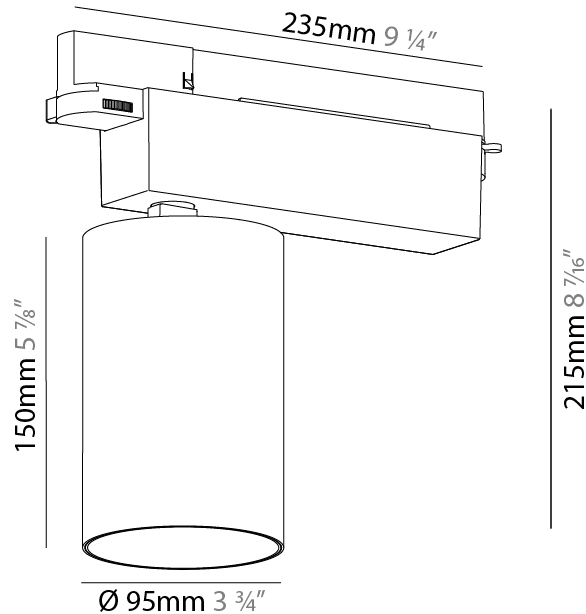

GENERAL

Series: Centriq
Subseries: Centriq 95
Brand: Prolicht
Division: Architectural
Mounting Type: Track
Mounting Location: Ceiling
Subcategory: Spots

PHYSICAL

Shape: Cylinder
Diameter (mm): 95
Diameter (in): 3 3/4
Length (mm): 235
Length (in): 9 1/4
Height (mm): 150
Height (in): 5 7/8
Light Distribution: Adjustable / Direct
Weight (kg): 1.4
Weight (lbs): 3.08
Fixture Finish: SSR / BKV / CWI / CRY / HAB / UFT / ITA / RUA / FTG / MYG / LOD / PUS / FRO / FUP / KIA / POP / BLS / SPG / MEY / GOH / GUM / CHC / COM / ABZ / JAG / OBR / MOS / ROR
Fixture Material: Aluminum

ELECTRICAL

Lamp Type: LED (Zhaga Standard)
Input Wattage (W): 12 / 15
Total Output Wattage (W): 10.8 / 13.5
Dimming: Tri-Mode (Non-Dimming and Phase Dimming (120Vac only) and 0-10V Dimming)
Driver Included: Yes
Driver Location: Integrated
Driver Type: Constant Current - Universal
Driver Class: Class 2
Input Voltage (V): 120 - 277
Constant Current (MA): 350

LED

Number of LEDs: 1
Color Temperature (°K): 2700 / 3000 / 3500 / 4000
Max. Delivered Lumen (lm): 830 / 930 / 1009 / 1030
Nominal Lumen (lm): 960 / 1070 / 1157 / 1180
CRI: >90 CRI
Lamp Life (hrs): 50000
Upon Request: Special Color Temperature Special Led

OPTICAL

Beam Angle: 8
Adjustability: Rotational 340°; Tilt 90°
Upon Request: Special Beam Angles

RATINGS AND CERTIFICATIONS

Certified By: Certified for North American Standards
IP rating: IP20