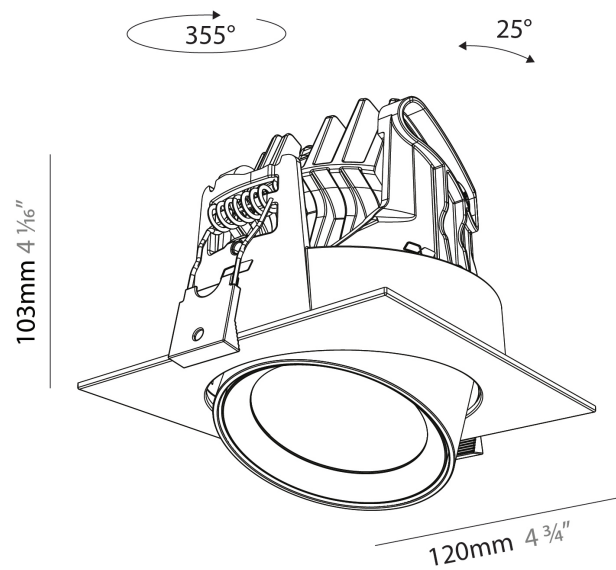

PHYSICAL

Aperture Sizes - Downlights: 2"
Shape: Cylinder
Diameter (mm): 120
Diameter (in): 4 3/4
Length (mm): 120
Length (in): 4 3/4
Height (mm): 105
Height (in): 4 1/8
Min. Recessing Depth (mm): 120
Min. Recessing Depth (in): 4 3/4
Weight (kg): 0.665
Diffuser: Lens Pack - No Lens / Opal / Linear Spread Lens / Honeycomb / Spread Lens
Fixture Finish: SSR / BKV / CWI / CRY / HAB / UFT / ITA / RUA / FTG / MYG / LOD / PUS / FRO / FUP / KIA / POP / BLS / SPG / MEY / GOH / CHC / COM / ABZ / JAG / OBR / MOS / ROR
Fixture Material: Aluminum
Cut-out Measurements: Dia. 112mm / 4 7/16"

ELECTRICAL

Lamp Type: LED (Zhaga Standard)
Input Wattage (W): 20.5
Total Output Wattage (W): 18.1
Dimming: Tri-Mode (Non-Dimming and Phase Dimming (120Vac only) and 0-10V Dimming)
Driver Included: No
Driver Location: Recessed Housing
Driver Type: Constant Current - Universal
Driver Class: Class 2
Input Voltage (V): 120 - 277
Constant Current (MA): 500

LED

Color Temperature (°K): 2700 / 3000 / 3500 / 4000
Max. Delivered Lumen (lm): 1432 / 1542 / 1432 / 1636
Nominal Lumen (lm): 1668 / 1797 / 1668 / 1907
CRI: >90 CRI
Lamp Life (hrs): 50000

OPTICAL

Reflector: 10
Adjustability: Rotational 350° / Tilt 25°

RATINGS AND CERTIFICATIONS

Certified By: CSA Certified to UL and CSA Standards
IP rating: IP20