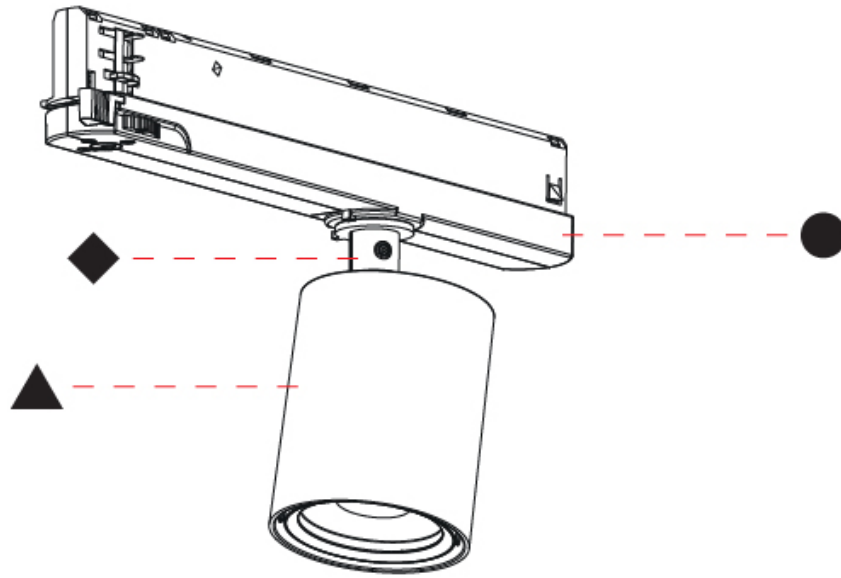

OPTICAL

Reflector: 24 / 36 / 52
 Adjustability: Rotational 360°; Tilt 90°

RATINGS AND CERTIFICATIONS

Certified By: Certified for North American Standards
 IP rating: IP20

A3T216-

PROJECT	_____
TYPE	_____
SPECIFIER	_____
QUANTITY	_____
DATE	_____