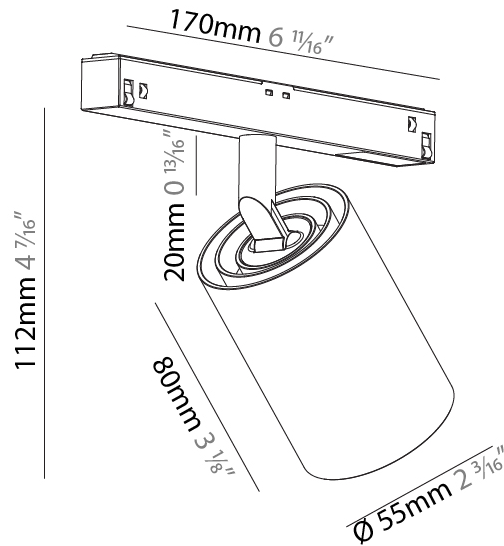

1. To build a product code in our configurator select the specify button on the base model # product page
2. To build a manual product code on this datasheet choose from the options listed below in blue font and add the suffix to the base model #

GENERAL

Series: Centriq
Subseries: Centriq for Clicktrack
Brand: Prolicht
Division: Architectural
Mounting Type: Track
Mounting Location: Ceiling
Subcategory: Spots

PHYSICAL

Shape: Cylinder
Diameter (mm): 55
Diameter (in): 2 ³/₁₆
Length (mm): 170
Length (in): 6 ¹³/₁₆
Height (mm): 112
Height (in): 4 ⁷/₁₆
Light Distribution: Adjustable / Direct
Fixture Finish: SSR / BKV / CWI / CRY / HAB / UFT / ITA / RUA / FTG / MYG / LOD / PUS / FRO / FUP / KIA / POP / BLS / SPG / MEY / GOH / GUM / CHC / COM / ABZ / JAG / OBR / MOS / ROR
Fixture Material: Aluminum

ELECTRICAL

Lamp Type: LED (Zhaga Standard)
Input Wattage (W): 12
Total Output Wattage (W): 10.9
Dimming: Non-Dimmable
Driver Included: No
Driver Location: Remote
Driver Type: Constant Voltage - Universal
Driver Class: Class 2
Input Voltage (V): 48
Constant Current (mA): 580
Upon Request: 0-10Vdc dimming / DALI dimming

LED

Number of LEDs: 1
Color Temperature (°K): 2700 / 3000 / 4000
Max. Delivered Lumen (lm): 750 / 780 / 840
CRI: >90 CRI

OPTICAL

Reflector°: 17 / 33 / 46
Optic°: 15 / 25 / 35
Adjustability: Rotational 360°; Tilt 90° (±45°)

RATINGS AND CERTIFICATIONS

Certified By: Certified for North American Standards
IP rating: IP20