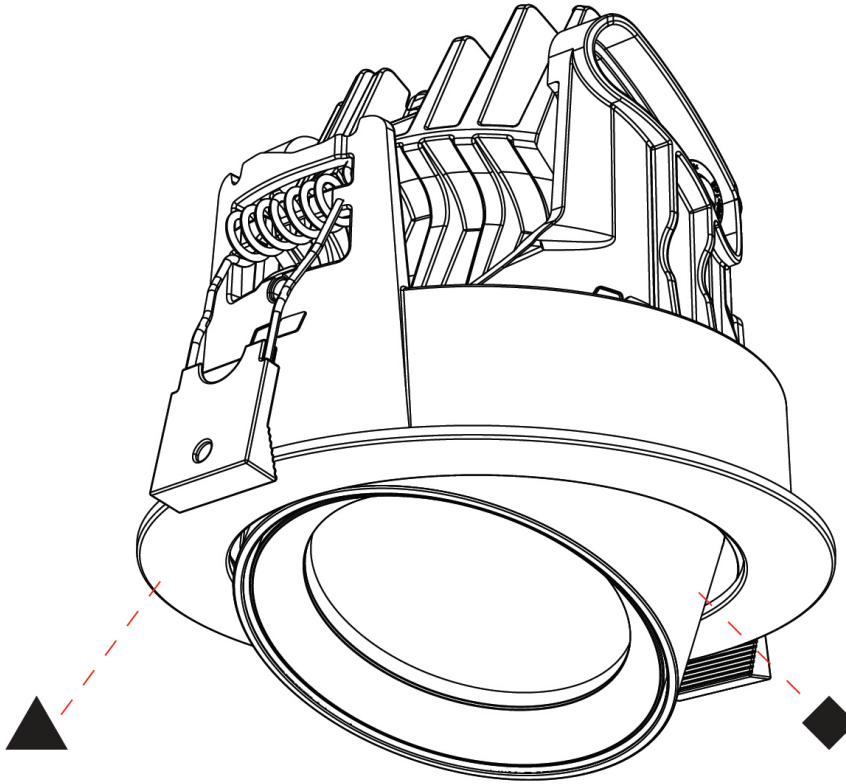

CENTRIQ ROUND ADJUSTABLE RECESSED

A35976-

PROJECT _____

TYPE _____

SPECIFIER _____

QUANTITY _____

DATE _____

A