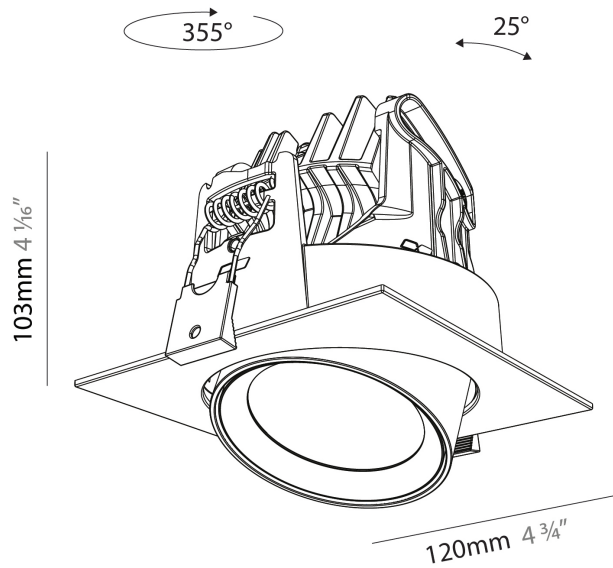

PHYSICAL

Shape: Cylinder
Diameter (mm): 120
Diameter (in): 4 ¾
Length (mm): 120
Length (in): 4 ¾
Height (mm): 105
Height (in): 4 ⅙
Min. Recessing Depth (mm): 120
Min. Recessing Depth (in): 4 ¾
Light Distribution: Adjustable / Direct
Weight (kg): 0.665
Diffuser: Lens Pack - No Lens / Opal / Linear Spread Lens / Honeycomb / Spread Lens
Fixture Finish: SSR / BKV / CWI / CRY / HAB / UFT / ITA / RUA / FTG / MYG / LOD / PUS / FRO / FUP / KIA / POP / BLS / SPG / MEY / GOH / GUM / CHC / COM / ABZ / JAG / OBR / MOS / ROR
Fixture Material: Aluminum
Cut-out Measurements: Dia. 112mm / 4 7/16"

ELECTRICAL

Lamp Type: LED (Zhaga Standard)
Input Wattage (W): 27.3
Total Output Wattage (W): 24.5
Dimming: Tri-Mode (Non-Dimming and Phase Dimming (120Vac only) and 0-10V Dimming)
Driver Included: Yes
Driver Location: Recessed Housing
Driver Type: Constant Current - Universal
Driver Class: Class 2
Input Voltage (V): 120 - 277
Constant Current (MA): 700

LED

Color Temperature (°K): 2700 / 3000 / 3500 / 4000
Max. Delivered Lumen (lm): 2434 / 2534 / 2643 / 2768
Nominal Lumen (lm): 2788 / 2903 / 3027 / 3170
CRI: >90 CRI
Lamp Life (hrs): 50000

OPTICAL

Reflector°: 20 / 32 / 54
Adjustability: Rotational 350° / Tilt 25°

RATINGS AND CERTIFICATIONS

Certified By: CSA Certified to UL and CSA Standards
IP rating: IP20