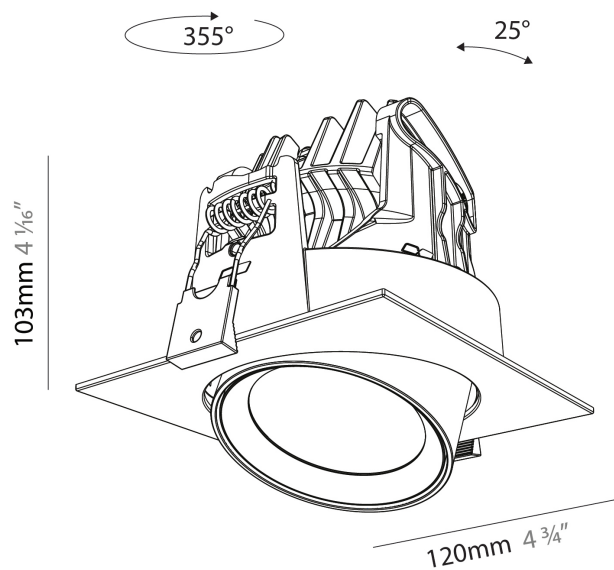

PHYSICAL

Shape: Cylinder
Diameter (mm): 120
Diameter (in): 4 3/4
Length (mm): 120
Length (in): 4 3/4
Height (mm): 105
Height (in): 4 1/8
Min. Recessing Depth (mm): 120
Min. Recessing Depth (in): 4 3/4
Light Distribution: Adjustable / Direct
Weight (kg): 0.665
Diffuser: Lens Pack - No Lens / Opal / Linear Spread Lens / Honeycomb / Spread Lens
Fixture Finish: SSR / BKV / CWI / CRY / HAB / UFT / ITA / RUA / FTG / MYG / LOD / PUS / FRO / FUP / KIA / POP / BLS / SPG / MEY / GOH / GUM / CHC / COM / ABZ / JAG / OBR / MOS / ROR
Fixture Material: Aluminum
Cut-out Measurements: Dia. 112mm / 4 7/16"

ELECTRICAL

Lamp Type: LED (Zhaga Standard)
Input Wattage (W): 34
Total Output Wattage (W): 30.9
Dimming: Tri-Mode (Non-Dimming and Phase Dimming (120Vac only) and 0-10V Dimming)
Driver Included: Yes
Driver Location: Recessed Housing
Driver Type: Constant Current - Universal
Driver Class: Class 2
Input Voltage (V): 120 - 277
Constant Current (MA): 900

LED

Color Temperature (°K): 2700 / 3000 / 3500 / 4000
Max. Delivered Lumen (lm): 2434 / 2534 / 2643 / 2768
Nominal Lumen (lm): 2788 / 2903 / 3027 / 3170
CRI: >90 CRI
Lamp Life (hrs): 50000

OPTICAL

Reflector°: 24 / 36 / 54
Adjustability: Rotational 350° / Tilt 25°

RATINGS AND CERTIFICATIONS

Certified By: CSA Certified to UL and CSA Standards
IP rating: IP20