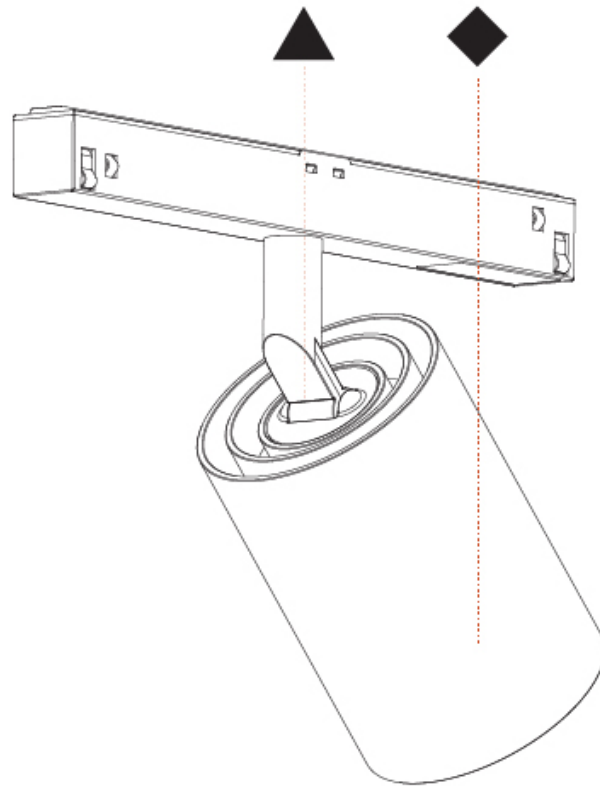

CENTRIQ FOR CLICKTRACK TRACK

A3T109-

PROJECT _____

TYPE _____

SPECIFIER _____

QUANTITY _____

DATE _____

A