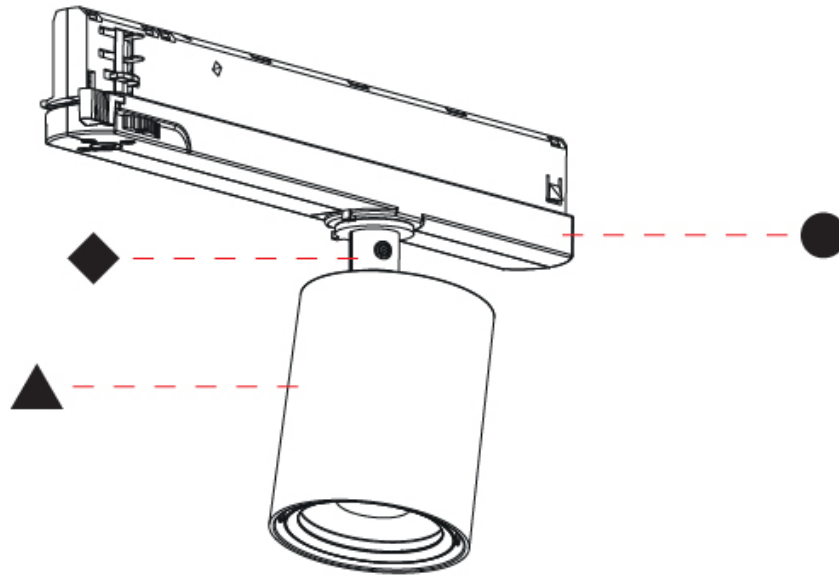

CENTRIQ IN TRACK

A3T216-

PROJECT

TYPE

SPECIFIER

QUANTITY

DATE

A