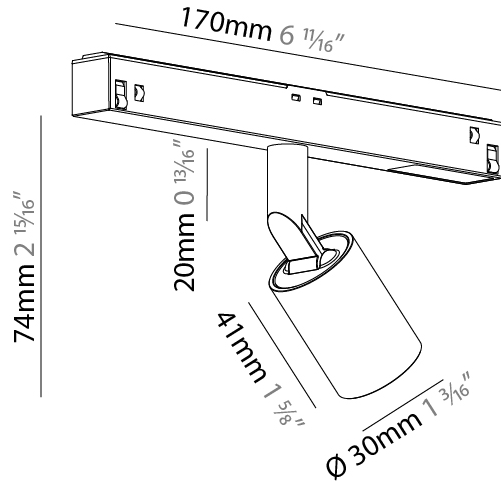

1. To build a product code in our configurator select the specify button on the base model # product page
2. To build a manual product code on this datasheet choose from the options listed below in blue font and add the suffix to the base model #

GENERAL

Series: Centriq
Subseries: Centriq for Clicktrack
Brand: Prolicht
Division: Architectural
Mounting Type: Track
Mounting Location: Ceiling
Subcategory: Spots

PHYSICAL

Shape: Cylinder
Diameter (mm): 40
Diameter (in): 1 9/16
Length (mm): 170
Length (in): 6 11/16
Height (mm): 88
Height (in): 3 7/16
Light Distribution: Adjustable / Direct
Fixture Finish: SSR / BKV / CWI / CRY / HAB / UFT / ITA / RUA / FTG / MYG / LOD / PUS / FRO / FUP / KIA / POP / BLS / SPG / MEY / GOH / GUM / CHC / COM / ABZ / JAG / OBR / MOS / ROR
Fixture Material: Aluminum

ELECTRICAL

Lamp Type: LED (Zhaga Standard)
Input Wattage (W): 6
Total Output Wattage (W): 5.4
Dimming: Non-Dimmable
Driver Included: No
Driver Location: Remote
Driver Type: Constant Voltage - Universal
Driver Class: Class 2
Input Voltage (V): 48
Constant Current (MA): 340
Upon Request: 0-10Vdc dimming / DALI dimming

LED

Number of LEDs: 1
Color Temperature (°K): 2700 / 3000 / 4000
Max. Delivered Lumen (lm): 494 / 519 / 526
CRI: >90 CRI

OPTICAL

Reflector°: 20 / 40 / 50
Optic°: 31 / 36
Adjustability: Rotational 360°; Tilt 90° (±45°)

RATINGS AND CERTIFICATIONS

Certified By: Certified for North American Standards
IP rating: IP20