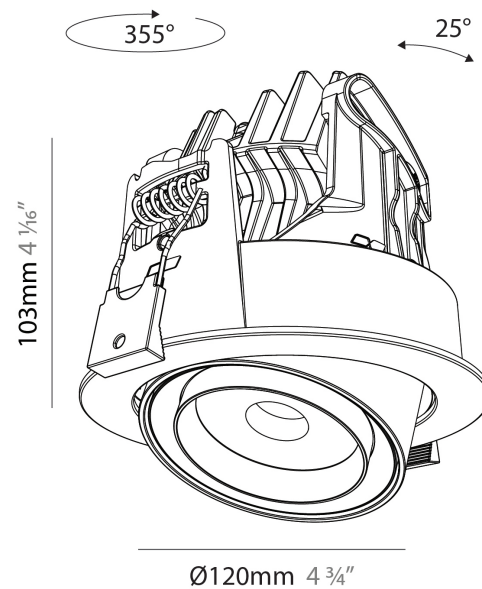

GENERAL

Series: Centriq
Subseries: Centriq Round Flex Adjustable
Brand: Prolicht
Division: Architectural
Mounting Type: Recessed
Mounting Location: Ceiling
Subcategory: Spots

PHYSICAL

Shape: Cylinder
Diameter (mm): 120
Diameter (in): 4 ¾
Height (mm): 105
Height (in): 4 ⅛
Min. Recessing Depth (mm): 120
Min. Recessing Depth (in): 4 ¾
Light Distribution: Adjustable / Direct
Weight (kg): 0.666
Fixture Finish: SSR / BKV / CWI / CRY / HAB / UFT / ITA / RUA / FTG / MYG / LOD / PUS / FRO / FUP / KIA / POP / BLS / SPG / MEY / GOH / GUM / CHC / COM / ABZ / JAG / OBR / MOS / ROR
Fixture Material: Aluminum
Cut-out Measurements: Dia. 112mm / 4 7/16"

ELECTRICAL

Lamp Type: LED (Zhaga Standard)
Input Wattage (W): 20.5
Total Output Wattage (W): 18.1
Dimming: Tri-Mode (Non-Dimming and Phase Dimming (120Vac only) and 0-10V Dimming)
Driver Included: Yes
Driver Location: Recessed Housing
Driver Type: Constant Current - Universal
Driver Class: Class 2
Housing: ENCP 3
Input Voltage (V): 120 - 277
Constant Current (MA): 500

LED

Color Temperature (°K): 2700 / 3000 / 3500 / 4000
Max. Delivered Lumen (lm): 1201 / 1294 / 1346 / 1373
Nominal Lumen (lm): 1668 / 1797 / 1869 / 1907
CRI: >90 CRI
Lamp Life (hrs): 50000

OPTICAL

Beam Angle: 18 - 46
Adjustability: Rotational 350° / Tilt 25°

RATINGS AND CERTIFICATIONS

Certified By: CSA Certified to UL and CSA Standards
IP rating: IP20