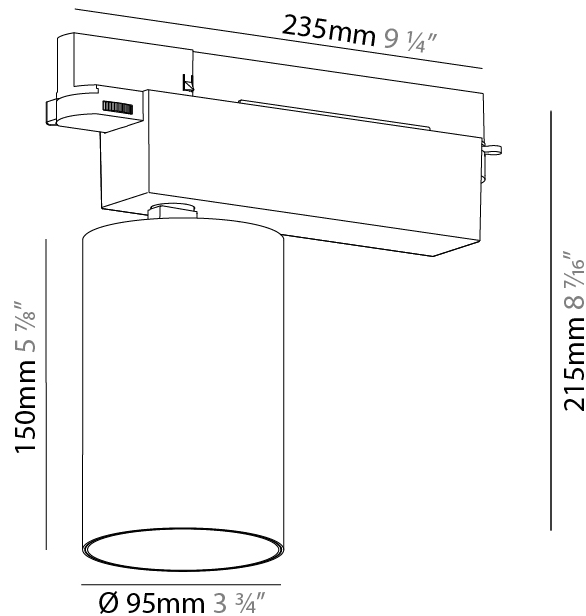

GENERAL

Series: Centriq
Subseries: Centriq 95
Brand: Prolicht
Division: Architectural
Mounting Type: Track
Mounting Location: Ceiling
Subcategory: Spots

PHYSICAL

Shape: Cylinder
Diameter (mm): 95
Diameter (in): 3 3/4
Length (mm): 235
Length (in): 9 1/4
Height (mm): 150
Height (in): 5 7/8
Light Distribution: Adjustable / Direct
Weight (kg): 1.4
Weight (lbs): 3.08
Fixture Finish: SSR / BKV / CWI / CRY / HAB / UFT / ITA / RUA / FTG / MYG / LOD / PUS / FRO / FUP / KIA / POP / BLS / SPG / MEY / GOH / GUM / CHC / COM / ABZ / JAG / OBR / MOS / ROR
Fixture Material: Aluminum

ELECTRICAL

Lamp Type: LED (Zhaga Standard)
Input Wattage (W): 12 / 15
Total Output Wattage (W): 10.8 / 13.5
Dimming: Tri-Mode (Non-Dimming and Phase Dimming (120Vac only) and 0-10V Dimming)
Driver Included: Yes
Driver Location: Integrated
Driver Type: Constant Current - Universal
Driver Class: Class 2
Input Voltage (V): 120 - 277
Constant Current (MA): 350

LED

Number of LEDs: 1
Color Temperature (°K): 2700 / 3000 / 3500 / 4000
Max. Delivered Lumen (lm): 830 / 930 / 1009 / 1030
Nominal Lumen (lm): 960 / 1070 / 1157 / 1180
CRI: >90 CRI
Lamp Life (hrs): 50000
Upon Request: Special Color Temperature Special Led

OPTICAL

Beam Angle: 8
Adjustability: Rotational 340°; Tilt 90°
Upon Request: Special Beam Angles

RATINGS AND CERTIFICATIONS

Certified By: Certified for North American Standards
IP rating: IP20