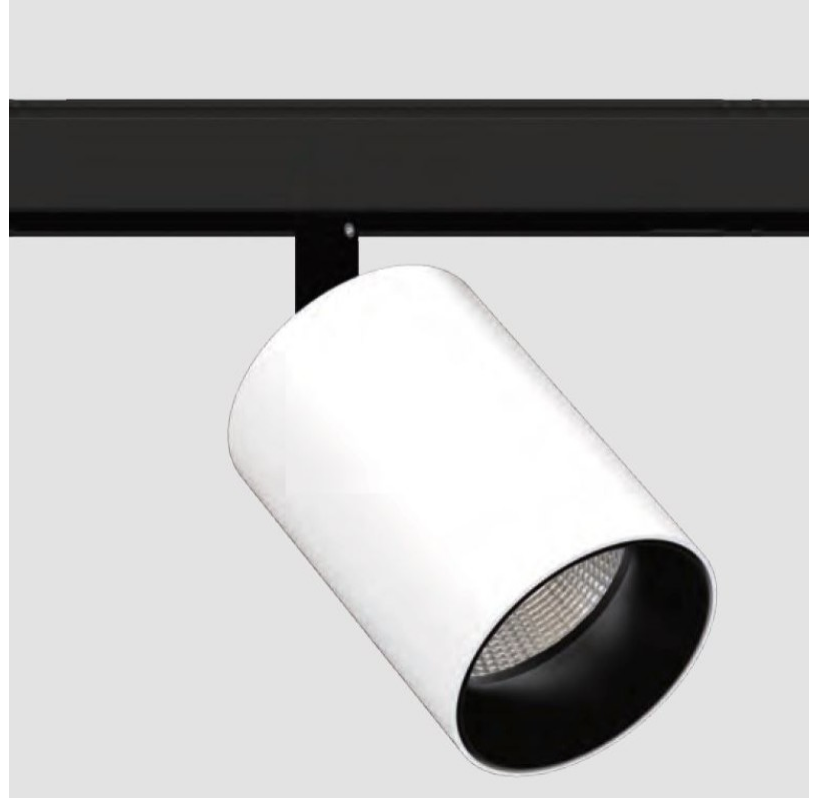

1. To build a product code in our configurator select the specify button on the base model # product page
2. To build a manual product code on this datasheet choose from the options listed below in blue font and add the suffix to the base model #

GENERAL

Series: Centriq
Subseries: Centriq for Clicktrack
Brand: Prolicht
Division: Architectural
Mounting Type: Track
Mounting Location: Ceiling
Subcategory: Spots

PHYSICAL

Shape: Cylinder
Diameter (mm): 55
Diameter (in): 2 ³/₁₆
Length (mm): 170
Length (in): 6 ¹¹/₁₆
Height (mm): 112
Height (in): 4 ⁷/₁₆
Light Distribution: Adjustable / Direct
Fixture Finish: SSR / BKV / CWI / CRY / HAB / UFT / ITA / RUA / FTG / MYG / LOD / PUS / FRO / FUP / KIA / POP / BLS / SPG / MEY / GOH / GUM / CHC / COM / ABZ / JAG / OBR / MOS / ROR
Fixture Material: Aluminum

ELECTRICAL

Lamp Type: LED (Zhaga Standard)
Input Wattage (W): 9
Total Output Wattage (W): 8.2
Dimming: Non-Dimmable
Driver Included: No
Driver Location: Remote
Driver Type: Constant Voltage - Universal
Driver Class: Class 2
Input Voltage (V): 48
Constant Current (MA): 700
Upon Request: 0-10Vdc dimming / DALI dimming

LED

Number of LEDs: 1
Color Temperature (°K): 2700 / 3000 / 4000
Max. Delivered Lumen (lm): 380 / 410 / 440
CRI: >90 CRI

OPTICAL

Reflector°: 9
Adjustability: Rotational 360°; Tilt 90° (±45°)

RATINGS AND CERTIFICATIONS

Certified By: Certified for North American Standards
IP rating: IP20