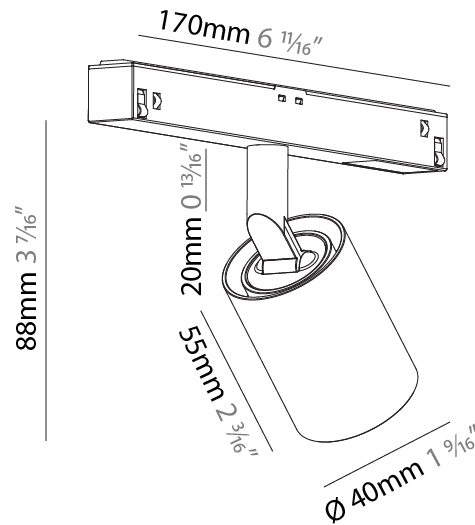

1. To build a product code in our configurator select the specify button on the base model # product page
2. To build a manual product code on this datasheet choose from the options listed below in blue font and add the suffix to the base model #

GENERAL

Series: Centriq
Subseries: Centriq for Clicktrack
Brand: Prolicht
Division: Architectural
Mounting Type: Track
Mounting Location: Ceiling
Subcategory: Spots

PHYSICAL

Shape: Cylinder
Diameter (mm): 40
Diameter (in): 1 9/16
Length (mm): 170
Length (in): 6 1/4
Height (mm): 88
Height (in): 3 7/16
Light Distribution: Adjustable / Direct
Fixture Finish: SSR / BKV / CWI / CRY / HAB / UFT / ITA / RUA / FTG / MYG / LOD / PUS / FRO / FUP / KIA / POP / BLS / SPG / MEY / GOH / GUM / CHC / COM / ABZ / JAG / OBR / MOS / ROR
Fixture Material: Aluminum

ELECTRICAL

Lamp Type: LED (Zhaga Standard)
Input Wattage (W): 6
Total Output Wattage (W): 5.4
Dimming: Non-Dimmable
Driver Included: No
Driver Location: Remote
Driver Type: Constant Voltage - Universal
Driver Class: Class 2
Input Voltage (V): 48
Constant Current (MA): 490
Upon Request: 0-10Vdc dimming / DALI dimming

LED

Number of LEDs: 1
Color Temperature (°K): 2700 / 3000 / 4000
Max. Delivered Lumen (lm): 360 / 390 / 420
CRI: >90 CRI

OPTICAL

Reflector°: 10
Adjustability: Rotational 360°; Tilt 90° (±45°)

RATINGS AND CERTIFICATIONS

Certified By: Certified for North American Standards
IP rating: IP20