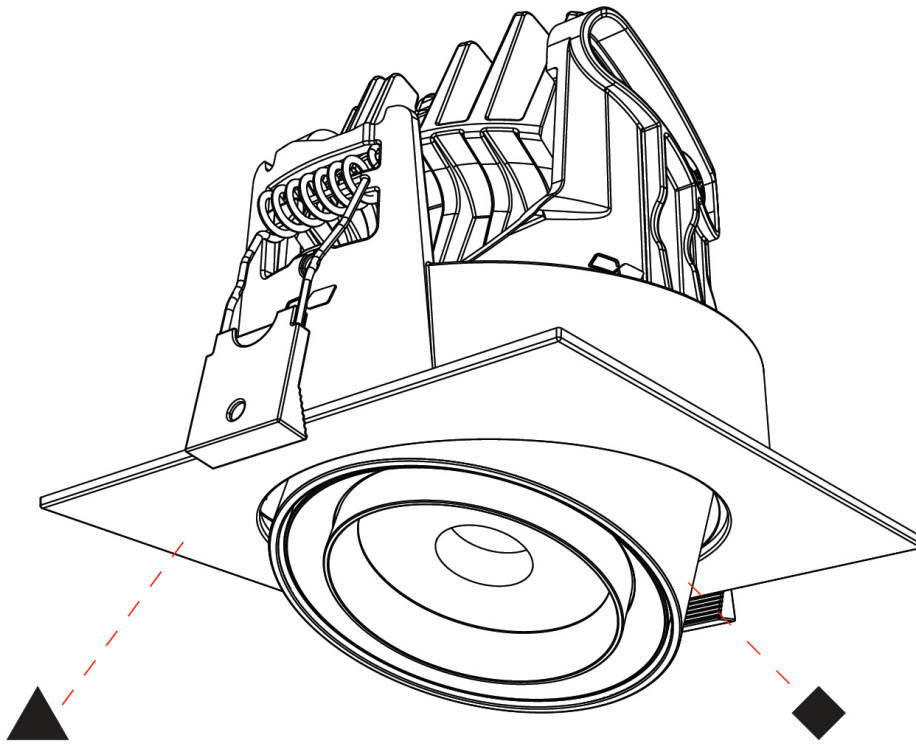

CENTRIQ SQUARE FLEX ADJUSTABLE RECESSED

A35986-

PROJECT

TYPE

SPECIFIER

QUANTITY

DATE

A