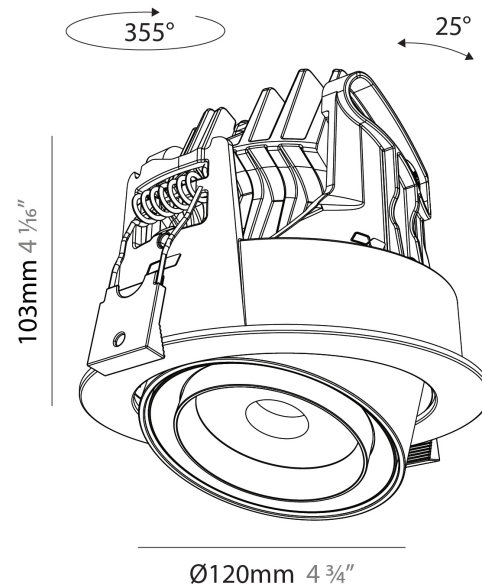

GENERAL

Series: Centriq
Subseries: Centriq Round Flex Adjustable
Brand: Prolicht
Division: Architectural
Mounting Type: Recessed
Mounting Location: Ceiling
Subcategory: Spots

PHYSICAL

Shape: Cylinder
Diameter (mm): 120
Diameter (in): 4 ¾
Height (mm): 105
Height (in): 4 ⅛
Min. Recessing Depth (mm): 120
Min. Recessing Depth (in): 4 ¾
Light Distribution: Adjustable / Direct
Weight (kg): 0.666
Fixture Finish: SSR / BKV / CWI / CRY / HAB / UFT / ITA / RUA / FTG / MYG / LOD / PUS / FRO / FUP / KIA / POP / BLS / SPG / MEY / GOH / GUM / CHC / COM / ABZ / JAG / OBR / MOS / ROR
Fixture Material: Aluminum
Cut-out Measurements: Dia. 112mm / 4 7/16"

ELECTRICAL

Lamp Type: LED (Zhaga Standard)
Input Wattage (W): 8.2
Total Output Wattage (W): 7.3
Dimming: Dali Dimming
Driver Included: No
Driver Location: Remote
Driver Type: Constant Current - Universal
Driver Class: Class 2
Input Voltage (V): 120 - 277
Constant Current (MA): 200

LED

Color Temperature (°K): 2700-6500 Tunable White
Max. Delivered Lumen (lm): 391 - 451
Nominal Lumen (lm): 576 - 664
CRI: >90 CRI
Lamp Life (hrs): 50000

OPTICAL

Beam Angle: 14 - 46
Adjustability: Rotational 350° / Tilt 25°

RATINGS AND CERTIFICATIONS

Certified By: CSA Certified to UL and CSA Standards
IP rating: IP20