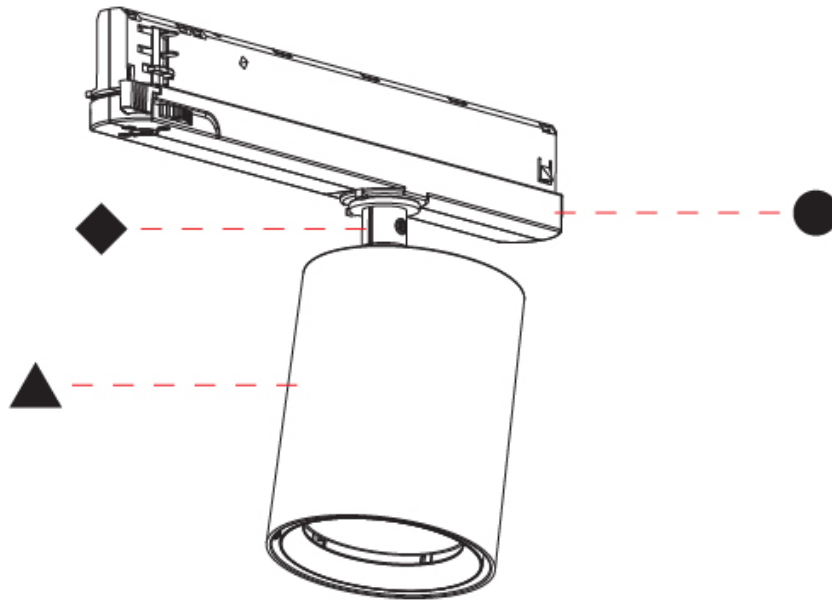

CENTRIQ IN TRACK

A3T217-

PROJECT	_____
TYPE	_____
SPECIFIER	_____
QUANTITY	_____
DATE	_____

A