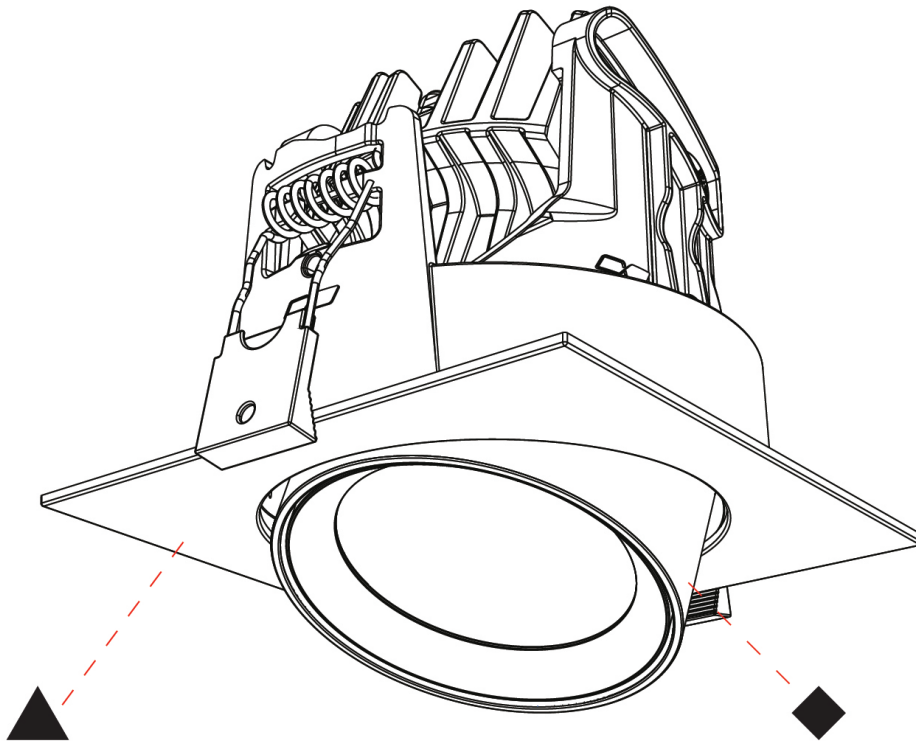

CENTRIQ SQUARE ADJUSTABLE RECESSED

A35982-

PROJECT

TYPE

SPECIFIER

QUANTITY

DATE

A