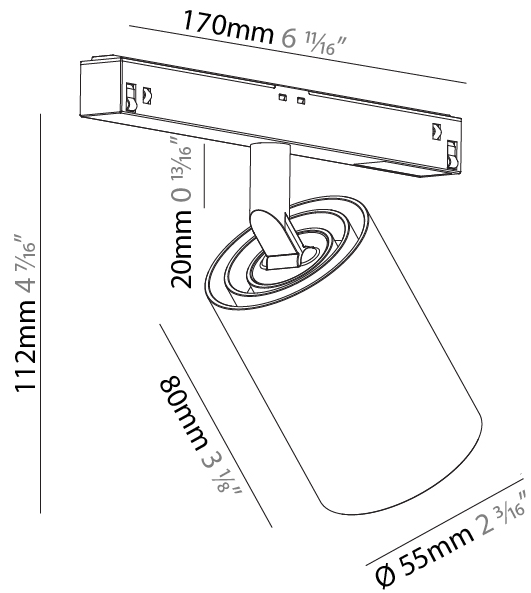

1. To build a product code in our configurator select the specify button on the base model # product page
2. To build a manual product code on this datasheet choose from the options listed below in blue font and add the suffix to the base model #

GENERAL

Series: Centriq
Subseries: Centriq for Clicktrack
Brand: Prolicht
Division: Architectural
Mounting Type: Track
Mounting Location: Ceiling
Subcategory: Spots

PHYSICAL

Shape: Cylinder
Diameter (mm): 55
Diameter (in): 2 ³/₁₆
Length (mm): 170
Length (in): 6 ¹¹/₁₆
Height (mm): 112
Height (in): 4 ⁷/₁₆
Light Distribution: Adjustable / Direct
Fixture Finish: SSR / BKV / CWI / CRY / HAB / UFT / ITA / RUA / FTG / MYG / LOD / PUS / FRO / FUP / KIA / POP / BLS / SPG / MEY / GOH / GUM / CHC / COM / ABZ / JAG / OBR / MOS / ROR
Fixture Material: Aluminum

ELECTRICAL

Lamp Type: LED (Zhaga Standard)
Input Wattage (W): 9
Total Output Wattage (W): 8.2
Dimming: Non-Dimmable
Driver Included: No
Driver Location: Remote
Driver Type: Constant Voltage - Universal
Driver Class: Class 2
Input Voltage (V): 48
Constant Current (MA): 700
Upon Request: 0-10Vdc dimming / DALI dimming

LED

Number of LEDs: 1
Color Temperature (°K): 2700 / 3000 / 4000
Max. Delivered Lumen (lm): 380 / 410 / 440
CRI: >90 CRI

OPTICAL

Reflector°: 9
Adjustability: Rotational 360°; Tilt 90° (±45°)

RATINGS AND CERTIFICATIONS

Certified By: Certified for North American Standards
IP rating: IP20