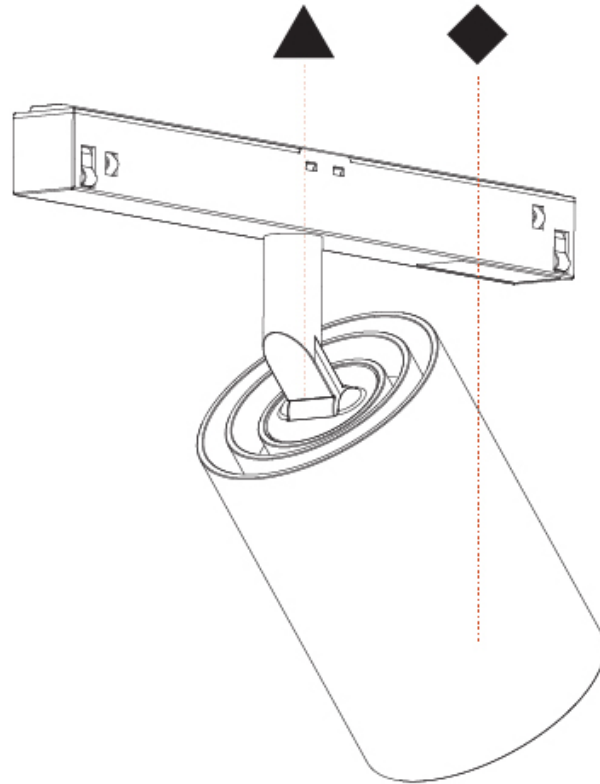

CENTRIQ FOR CLICKTRACK TRACK

A3T108-

PROJECT

TYPE

SPECIFIER

QUANTITY

DATE

A