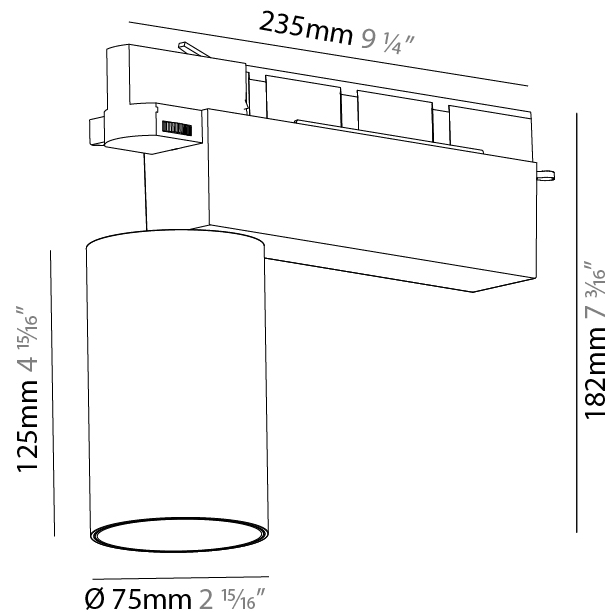

GENERAL

Series: Centriq
Subseries: Centriq 75
Brand: Prolicht
Division: Architectural
Mounting Type: Track
Mounting Location: Ceiling
Subcategory: Spots

PHYSICAL

Shape: Cylinder
Diameter (mm): 75
Diameter (in): 2 15/16
Length (mm): 235
Length (in): 9 1/4
Height (mm): 125
Height (in): 4 15/16
Light Distribution: Adjustable / Direct
Weight (kg): 1.099
Weight (lbs): 2 7/16
Fixture Finish: SSR / BKV / CWI / CRY / HAB / UFT / ITA / RUA / FTG / MYG / LOD / PUS / FRO / FUP / KIA / POP / BLS / SPG / MEY / GOH / GUM / CHC / COM / ABZ / JAG / OBR / MOS / ROR
Fixture Material: Aluminum

ELECTRICAL

Lamp Type: LED (Zhaga Standard)
Input Wattage (W): 12 / 15
Total Output Wattage (W): 10.8 / 13.5
Dimming: Tri-Mode (Non-Dimming and Phase Dimming (120Vac only) and 0-10V Dimming)
Driver Included: Yes
Driver Location: Integrated
Driver Type: Constant Current - Universal
Driver Class: Class 2
Input Voltage (V): 120 - 277
Constant Current (MA): 350

LED

Number of LEDs: 1
Color Temperature (°K): 2700 / 3000 / 3500 / 4000
Max. Delivered Lumen (lm): 870 / 970 / 1039 / 1060
Nominal Lumen (lm): 960 / 1070 / 1156 / 1180
CRI: >90 CRI
Lamp Life (hrs): 50000
Upon Request: Special Color Temperature Special Led

OPTICAL

Beam Angle: 10
Adjustability: Rotational 340°; Tilt 90°
Upon Request: Special Beam Angles

RATINGS AND CERTIFICATIONS

Certified By: Certified for North American Standards
IP rating: IP20