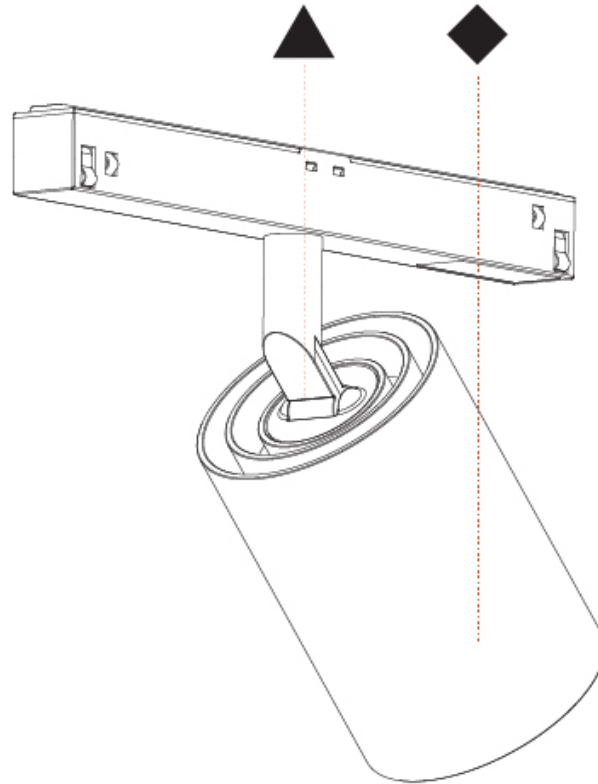

CENTRIQ FOR CLICKTRACK TRACK

A3T108-

PROJECT

TYPE

SPECIFIER

QUANTITY

DATE

A