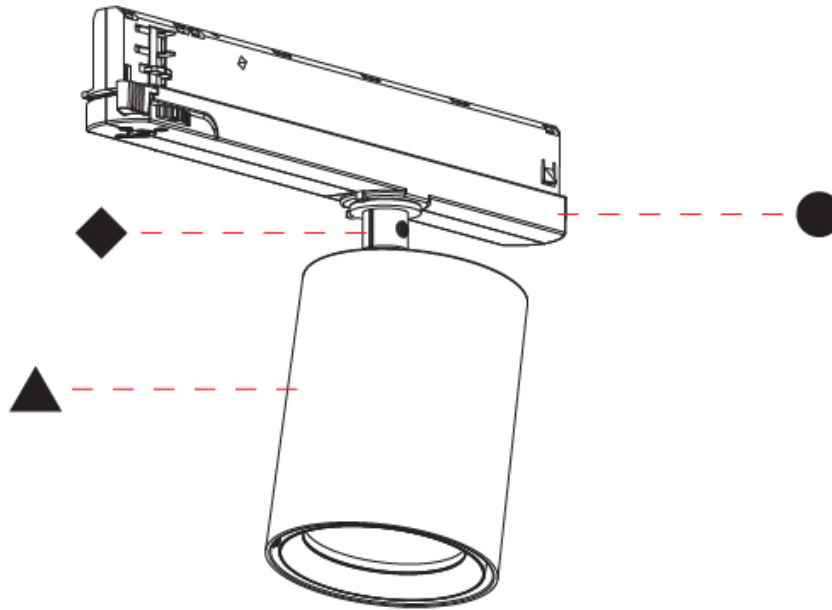

CENTRIQ IN TRACK

A3T218-

PROJECT _____

TYPE _____

SPECIFIER _____

QUANTITY _____

DATE _____

A