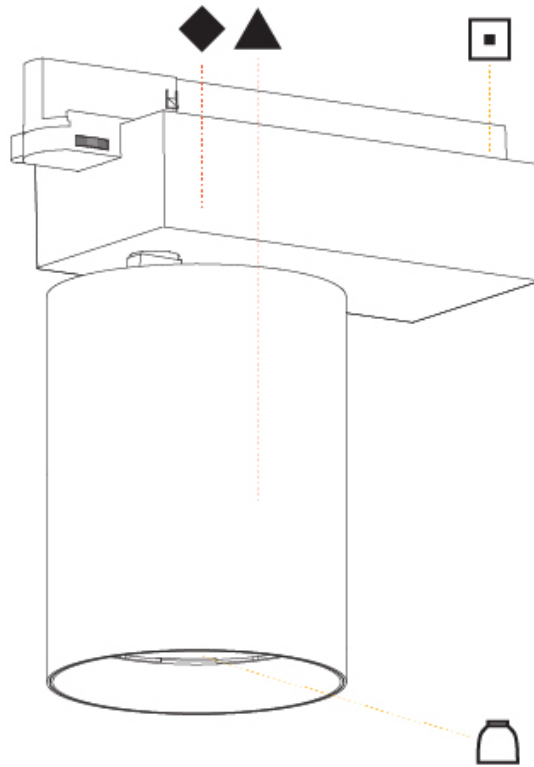

CENTRIQ 125 TRACK

A3T024-

PROJECT	_____
TYPE	_____
SPECIFIER	_____
QUANTITY	_____
DATE	_____

A