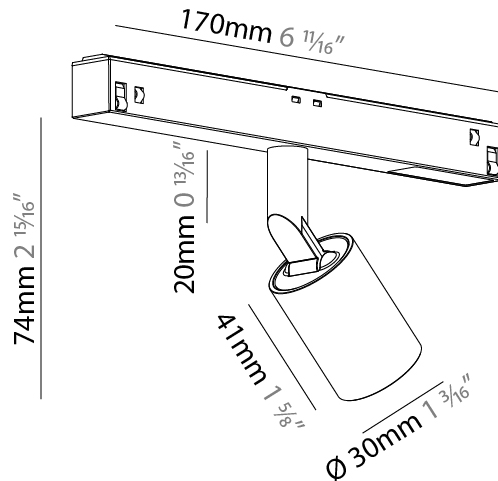

1. To build a product code in our configurator select the specify button on the base model # product page
2. To build a manual product code on this datasheet choose from the options listed below in blue font and add the suffix to the base model #

GENERAL

Series: Centriq
Subseries: Centriq for Clicktrack
Brand: Prolicht
Division: Architectural
Mounting Type: Track
Mounting Location: Ceiling
Subcategory: Spots

PHYSICAL

Shape: Cylinder
Diameter (mm): 30
Diameter (in): 1 ³/₁₆
Length (mm): 170
Length (in): 6 ¹⁵/₁₆
Height (mm): 74
Height (in): 2 ¹⁵/₁₆
Light Distribution: Adjustable / Direct
Fixture Finish: SSR / BKV / CWI / CRY / HAB / UFT / ITA / RUA / FTG / MYG / LOD / PUS / FRO / FUP / KIA / POP / BLS / SPG / MEY / GOH / GUM / CHC / COM / ABZ / JAG / OBR / MOS / ROR
Fixture Material: Aluminum

ELECTRICAL

Lamp Type: LED (Zhaga Standard)
Input Wattage (W): 4
Total Output Wattage (W): 3.6
Dimming: Non-Dimmable
Driver Included: No
Driver Location: Remote
Driver Type: Constant Voltage - Universal
Driver Class: Class 2
Input Voltage (V): 48
Constant Current (MA): 340
Upon Request: 0-10Vdc dimming / DALI dimming

LED

Number of LEDs: 1
Color Temperature (°K): 2700 / 3000 / 4000
Max. Delivered Lumen (lm): 260 / 270 / 290
CRI: >90 CRI

OPTICAL

Optic°: 24 / 32
Adjustability: Rotational 360°; Tilt 90° (±45°)

RATINGS AND CERTIFICATIONS

Certified By: Certified for North American Standards
IP rating: IP20