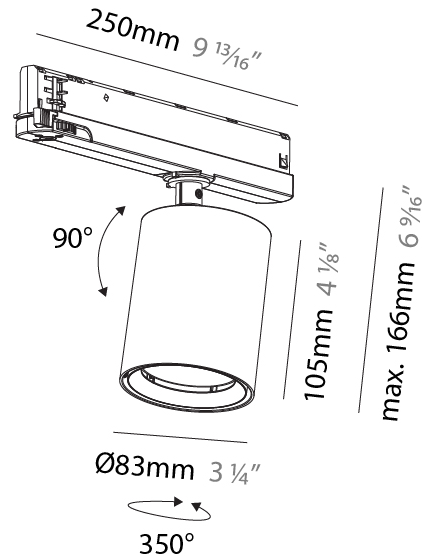

GENERAL

Series: Centriq
Subseries: Centriq In
Brand: Prolicht
Division: Architectural
Mounting Type: Track
Mounting Location: Ceiling
Subcategory: Spots

PHYSICAL

Shape: Cylinder
Diameter (mm): 83
Diameter (in): 3 1/4
Length (mm): 250
Length (in): 9 13/16
Height (mm): 166
Height (in): 6 9/16
Light Distribution: Adjustable / Direct
Weight (kg): 0.6
Fixture Finish: SSR / BKV / CWI / CRY / HAB / UFT / ITA / RUA / FTG / MYG / LOD / PUS / FRO / FUP / KIA / POP / BLS / SPG / MEY / GOH / GUM / CHC / COM / ABZ / JAG / OBR / MOS / ROR
Holder Finish: WHI / BLK
Accent Finish: SSR / BKV / CWI / CRY / HAB / LAG / UFT / ITA / RUA / RUR / MIC / FTG / MYG / TWT / LOD / PUS / FRO / FUP / KIA / POP / BLS / SPG / MEY / GOH / GUM / CHC / COM / ABZ / JAG
Fixture Material: Aluminum

ELECTRICAL

Lamp Type: LED (Zhaga Standard)
Input Wattage (W): 26
Total Output Wattage (W): 23.7
Dimming: Non-Dimmable / 0-10V Dimming
Driver Included: Yes
Driver Location: Integrated
Driver Type: Constant Current - 120Vac
Driver Class: Class 2
Input Voltage (V): 120

LED

Number of LEDs: 1
Color Temperature (°K): 2700 / 3000 / 3500 / 4000
Max. Delivered Lumen (lm): 1975 / 2056 / 2145 / 2245
Nominal Lumen (lm): 2429 / 2529 / 2638 / 2761
CRI: >90 CRI
Lamp Life (hrs): 50000

OPTICAL

Optic°: 12
Adjustability: Rotational 360°; Tilt 90° (±45°)

RATINGS AND CERTIFICATIONS

Certified By: Certified for North American Standards
IP rating: IP20