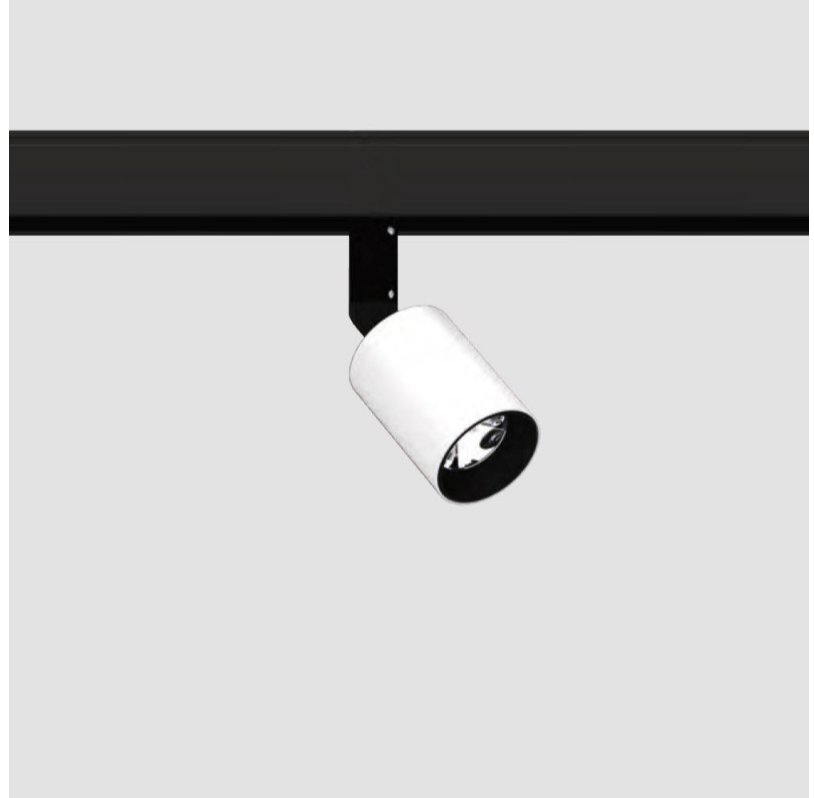

1. To build a product code in our configurator select the specify button on the base model # product page
2. To build a manual product code on this datasheet choose from the options listed below in blue font and add the suffix to the base model #

GENERAL

Series: Centriq
Subseries: Centriq for Clicktrack
Brand: Prolicht
Division: Architectural
Mounting Type: Track
Mounting Location: Ceiling
Subcategory: Spots

PHYSICAL

Shape: Cylinder
Diameter (mm): 30
Diameter (in): 1 ³/₁₆
Length (mm): 170
Length (in): 6 ¹⁵/₁₆
Height (mm): 74
Height (in): 2 ¹⁵/₁₆
Light Distribution: Adjustable / Direct
Fixture Finish: SSR / BKV / CWI / CRY / HAB / UFT / ITA / RUA / FTG / MYG / LOD / PUS / FRO / FUP / KIA / POP / BLS / SPG / MEY / GOH / GUM / CHC / COM / ABZ / JAG / OBR / MOS / ROR
Fixture Material: Aluminum

ELECTRICAL

Lamp Type: LED (Zhaga Standard)
Input Wattage (W): 4
Total Output Wattage (W): 3.6
Dimming: Non-Dimmable
Driver Included: No
Driver Location: Remote
Driver Type: Constant Voltage - Universal
Driver Class: Class 2
Input Voltage (V): 48
Constant Current (MA): 340
Upon Request: 0-10Vdc dimming / DALI dimming

LED

Number of LEDs: 1
Color Temperature (°K): 2700 / 3000 / 4000
Max. Delivered Lumen (lm): 260 / 270 / 290
CRI: >90 CRI

OPTICAL

Optic°: 24 / 32
Adjustability: Rotational 360°; Tilt 90° (±45°)

RATINGS AND CERTIFICATIONS

Certified By: Certified for North American Standards
IP rating: IP20