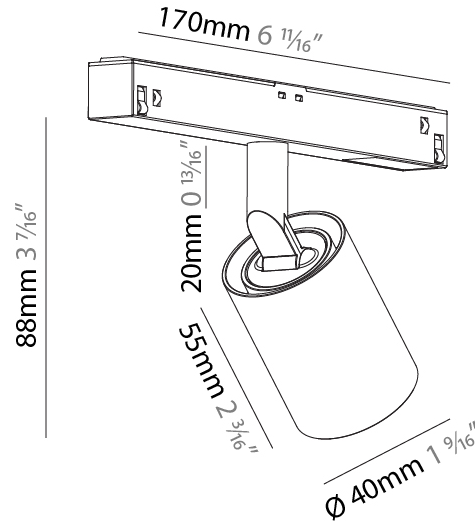

1. To build a product code in our configurator select the specify button on the base model # product page
2. To build a manual product code on this datasheet choose from the options listed below in blue font and add the suffix to the base model #

GENERAL

Series: Centriq
Subseries: Centriq for Clicktrack
Brand: Prolicht
Division: Architectural
Mounting Type: Track
Mounting Location: Ceiling
Subcategory: Spots

PHYSICAL

Shape: Cylinder
Diameter (mm): 40
Diameter (in): 1 9/16
Length (mm): 170
Length (in): 6 1/4
Height (mm): 88
Height (in): 3 7/16
Light Distribution: Adjustable / Direct
Fixture Finish: SSR / BKV / CWI / CRY / HAB / UFT / ITA / RUA / FTG / MYG / LOD / PUS / FRO / FUP / KIA / POP / BLS / SPG / MEY / GOH / GUM / CHC / COM / ABZ / JAG / OBR / MOS / ROR
Fixture Material: Aluminum

ELECTRICAL

Lamp Type: LED (Zhaga Standard)
Input Wattage (W): 6
Total Output Wattage (W): 5.4
Dimming: Non-Dimmable
Driver Included: No
Driver Location: Remote
Driver Type: Constant Voltage - Universal
Driver Class: Class 2
Input Voltage (V): 48
Constant Current (MA): 490
Upon Request: 0-10Vdc dimming / DALI dimming

LED

Number of LEDs: 1
Color Temperature (°K): 2700 / 3000 / 4000
Max. Delivered Lumen (lm): 360 / 390 / 420
CRI: >90 CRI

OPTICAL

Reflector°: 10
Adjustability: Rotational 360°; Tilt 90° (±45°)

RATINGS AND CERTIFICATIONS

Certified By: Certified for North American Standards
IP rating: IP20