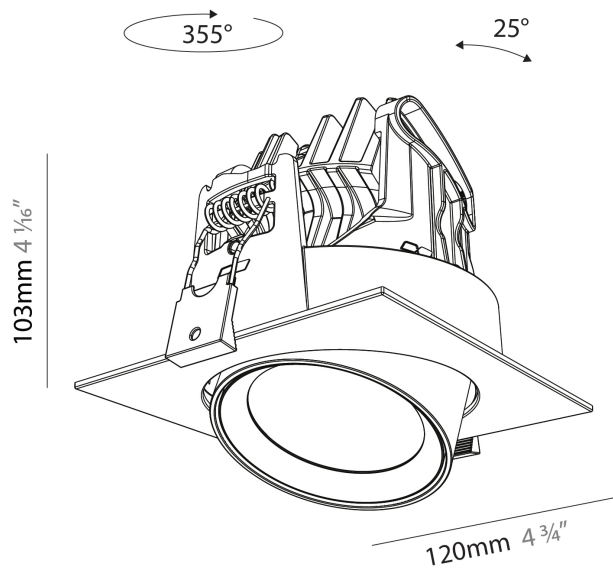

PHYSICAL

Shape: Cylinder
Diameter (mm): 120
Diameter (in): 4 3/4
Length (mm): 120
Length (in): 4 3/4
Height (mm): 105
Height (in): 4 1/8
Min. Recessing Depth (mm): 120
Min. Recessing Depth (in): 4 3/4
Light Distribution: Adjustable / Direct
Weight (kg): 0.665
Diffuser: Lens Pack - No Lens / Opal / Linear Spread Lens / Honeycomb / Spread Lens
Fixture Finish: SSR / BKV / CWI / CRY / HAB / UFT / ITA / RUA / FTG / MYG / LOD / PUS / FRO / FUP / KIA / POP / BLS / SPG / MEY / GOH / GUM / CHC / COM / ABZ / JAG / OBR / MOS / ROR
Fixture Material: Aluminum
Cut-out Measurements: Dia. 112mm / 4 7/16"

ELECTRICAL

Lamp Type: LED (Zhaga Standard)
Input Wattage (W): 20.5
Total Output Wattage (W): 18.1
Dimming: Tri-Mode (Non-Dimming and Phase Dimming (120Vac only) and 0-10V Dimming)
Driver Included: Yes
Driver Location: Recessed Housing
Driver Type: Constant Current - Universal
Driver Class: Class 2
Input Voltage (V): 120 - 277
Constant Current (MA): 500

LED

Color Temperature (°K): 2700 / 3000 / 3500 / 4000
Max. Delivered Lumen (lm): 1432 / 1542 / 1432 / 1636
Nominal Lumen (lm): 1668 / 1797 / 1668 / 1907
CRI: >90 CRI
Lamp Life (hrs): 50000

OPTICAL

Reflector°: 10
Adjustability: Rotational 350° / Tilt 25°

RATINGS AND CERTIFICATIONS

Certified By: CSA Certified to UL and CSA Standards
IP rating: IP20