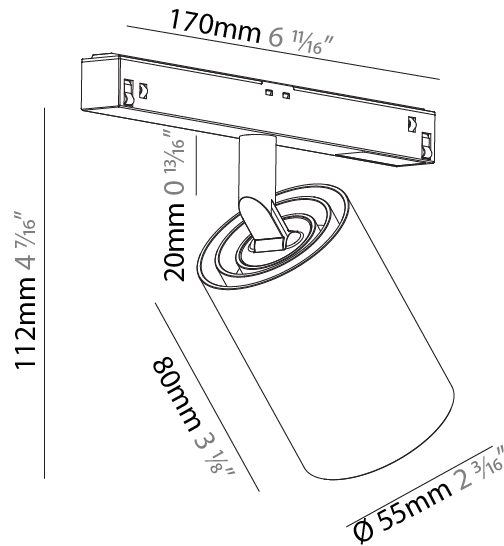

1. To build a product code in our configurator select the specify button on the base model # product page
2. To build a manual product code on this datasheet choose from the options listed below in blue font and add the suffix to the base model #

GENERAL

Series: Centriq
Subseries: Centriq for Clicktrack
Brand: Prolicht
Division: Architectural
Mounting Type: Track
Mounting Location: Ceiling
Subcategory: Spots

PHYSICAL

Shape: Cylinder
Diameter (mm): 55
Diameter (in): 2 3/16
Length (mm): 170
Length (in): 6 11/16
Height (mm): 112
Height (in): 4 7/16
Light Distribution: Adjustable / Direct
Fixture Finish: SSR / BKV / CWI / CRY / HAB / UFT / ITA / RUA / FTG / MYG / LOD / PUS / FRO / FUP / KIA / POP / BLS / SPG / MEY / GOH / GUM / CHC / COM / ABZ / JAG / OBR / MOS / ROR
Fixture Material: Aluminum

ELECTRICAL

Lamp Type: LED (Zhaga Standard)
Input Wattage (W): 12
Total Output Wattage (W): 10.9
Dimming: Non-Dimmable
Driver Included: No
Driver Location: Remote
Driver Type: Constant Voltage - Universal
Driver Class: Class 2
Input Voltage (V): 48
Constant Current (mA): 580
Upon Request: 0-10Vdc dimming / DALI dimming

LED

Number of LEDs: 1
Color Temperature (°K): 2700 / 3000 / 4000
Max. Delivered Lumen (lm): 750 / 780 / 840
CRI: >90 CRI

OPTICAL

Reflector°: 17 / 33 / 46
Optic°: 15 / 25 / 35
Adjustability: Rotational 360°; Tilt 90° (±45°)

RATINGS AND CERTIFICATIONS

Certified By: Certified for North American Standards
IP rating: IP20