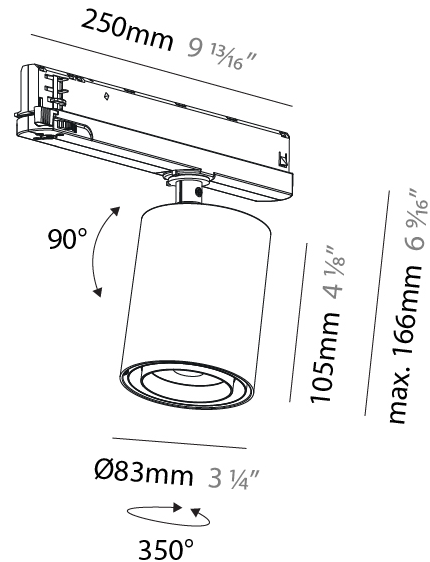

OPTICAL

Reflector°: Adjustable 14 - 44
Adjustability: Rotational 360°; Tilt 90° (±45°)

RATINGS AND CERTIFICATIONS

Certified By: Certified for North American Standards
IP rating: IP20

CENTRIQ IN FLEX TRACK