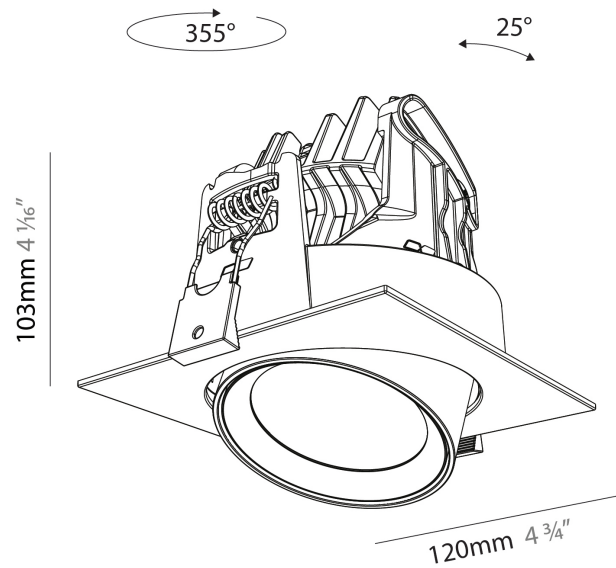

PHYSICAL

Aperture Sizes - Downlights: 2"
Shape: Cylinder
Diameter (mm): 120
Diameter (in): 4 3/4
Length (mm): 120
Length (in): 4 3/4
Height (mm): 105
Height (in): 4 1/8
Min. Recessing Depth (mm): 120
Min. Recessing Depth (in): 4 3/4
Weight (kg): 0.665
Diffuser: Lens Pack - No Lens / Opal / Linear Spread Lens / Honeycomb / Spread Lens
Fixture Finish: SSR / BKV / CWI / CRY / HAB / UFT / ITA / RUA / FTG / MYG / LOD / PUS / FRO / FUP / KIA / POP / BLS / SPG / MEY / GOH / CHC / COM / ABZ / JAG / OBR / MOS / ROR
Fixture Material: Aluminum
Cut-out Measurements: Dia. 112mm / 4 7/16"

ELECTRICAL

Lamp Type: LED (Zhaga Standard)
Input Wattage (W): 20.5
Total Output Wattage (W): 18.1
Dimming: Tri-Mode (Non-Dimming and Phase Dimming (120Vac only) and 0-10V Dimming)
Driver Included: No
Driver Location: Recessed Housing
Driver Type: Constant Current - Universal
Driver Class: Class 2
Input Voltage (V): 120 - 277
Constant Current (MA): 500

LED

Color Temperature (°K): 2700 / 3000 / 3500 / 4000
Max. Delivered Lumen (lm): 1432 / 1542 / 1432 / 1636
Nominal Lumen (lm): 1668 / 1797 / 1668 / 1907
CRI: >90 CRI
Lamp Life (hrs): 50000

OPTICAL

Reflector: 10
Adjustability: Rotational 350° / Tilt 25°

RATINGS AND CERTIFICATIONS

Certified By: CSA Certified to UL and CSA Standards
IP rating: IP20