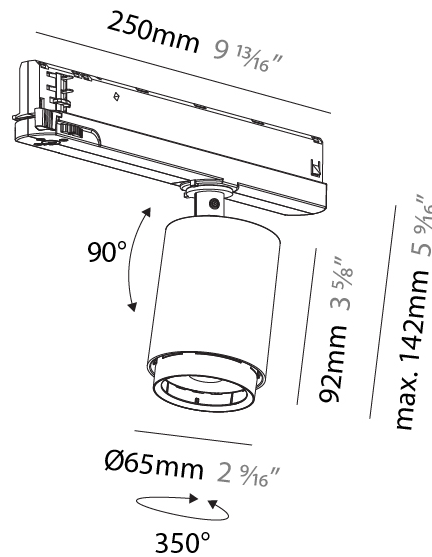

GENERAL

Series: Centriq
Subseries: Centriq In Flex
Brand: Prolicht
Division: Architectural
Mounting Type: Track
Subcategory: Spots

PHYSICAL

Shape: Cylinder
Diameter (mm): 65
Diameter (in): 2 9/16
Length (mm): 250
Length (in): 9 13/16
Height (mm): 142
Height (in): 5 9/16
Light Distribution: Adjustable / Direct
Weight (kg): 0.62
Fixture Finish: SSR / BKV / CWI / CRY / HAB / UFT / ITA / RUA / FTG / MYG / LOD / PUS / FRO / FUP / KIA / POP / BLS / SPG / MEY / GOH / GUM / CHC / COM / ABZ / JAG / OBR / MOS / ROR
Holder Finish: WHI / BLK
Accent Finish: SSR / BKV / CWI / CRY / HAB / LAG / UFT / ITA / RUA / RUR / MIC / FTG / MYG / TWT / LOD / PUS / FRO / FUP / KIA / POP / BLS / SPG / MEY / GOH / GUM / CHC / COM / ABZ / JAG
Fixture Material: Aluminum

ELECTRICAL

Lamp Type: LED (Zhaga Standard)
Input Wattage (W): 20
Total Output Wattage (W): 18.1
Dimming: Non-Dimmable / 0-10V Dimming
Driver Included: Yes
Driver Location: Integrated
Driver Type: Constant Current - 120Vac
Driver Class: Class 2
Input Voltage (V): 120

LED

Number of LEDs: 1
Color Temperature (°K): 2700 / 3000 / 3500 / 4000
Max. Delivered Lumen (lm): 1207 / 1300 / 1376 / 1380
Nominal Lumen (lm): 1672 / 1800 / 1905 / 1910
CRI: >90 CRI
Lamp Life (hrs): 50000

OPTICAL

Reflector°: Adjustable 14 - 44
Adjustability: Rotational 360°; Tilt 90° (±45°)

RATINGS AND CERTIFICATIONS

Certified By: Certified for North American Standards
IP rating: IP20