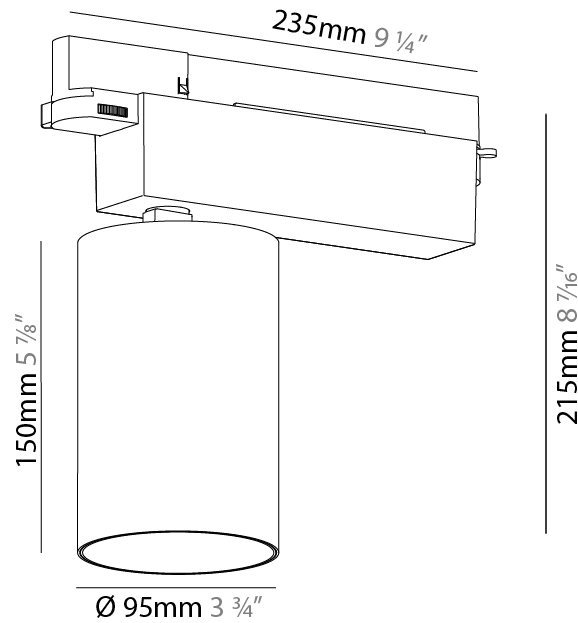

GENERAL

Series: Centriq
Subseries: Centriq 95
Brand: Prolicht
Division: Architectural
Mounting Type: Track
Mounting Location: Ceiling
Subcategory: Spots

PHYSICAL

Shape: Cylinder
Diameter (mm): 95
Diameter (in): 3 3/4
Length (mm): 235
Length (in): 9 1/4
Height (mm): 150
Height (in): 5 7/8
Light Distribution: Adjustable / Direct
Weight (kg): 1.495
Weight (lbs): 3.3
Fixture Finish: SSR / BKV / CWI / CRY / HAB / UFT / ITA / RUA / FTG / MYG / LOD / PUS / FRO / FUP / KIA / POP / BLS / SPG / MEY / GOH / GUM / CHC / COM / ABZ / JAG / OBR / MOS / ROR
Fixture Material: Aluminum

ELECTRICAL

Lamp Type: LED (Zhaga Standard)
Input Wattage (W): 26
Total Output Wattage (W): 23.6
Dimming: Tri-Mode (Non-Dimming and Phase Dimming (120Vac only) and 0-10V Dimming)
Driver Included: Yes
Driver Location: Integrated
Driver Type: Constant Current - Universal
Driver Class: Class 2
Input Voltage (V): 120 - 277
Constant Current (MA): 700

LED

Number of LEDs: 1
Color Temperature (°K): 2700 / 3000 / 3500 / 4000
Max. Delivered Lumen (lm): 2148 / 2289 / 2357 / 2405
Nominal Lumen (lm): 3113 / 3317 / 3416 / 3486
CRI: >90 CRI
Lamp Life (hrs): 50000
Upon Request: Special Color Temperature Special Led

OPTICAL

Reflector: 18 / 26 / 40
Adjustability: Rotational 340°; Tilt 90°
Upon Request: Special Beam Angles

RATINGS AND CERTIFICATIONS

Certified By: Certified for North American Standards
IP rating: IP20