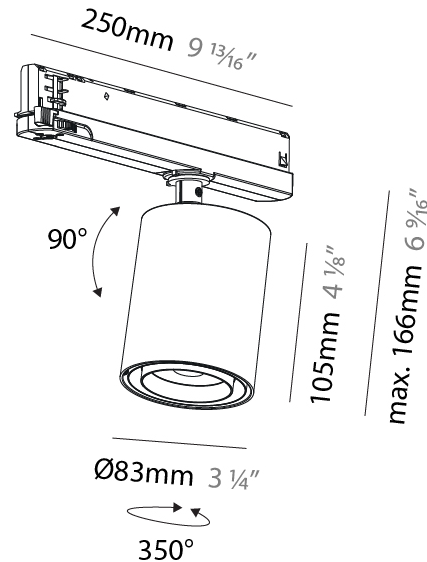

GENERAL

Series: Centriq
Subseries: Centriq In Flex
Brand: Prolicht
Division: Architectural
Mounting Type: Track
Subcategory: Spots

PHYSICAL

Shape: Cylinder
Diameter (mm): 83
Diameter (in): 3 1/4
Length (mm): 250
Length (in): 9 13/16
Height (mm): 166
Height (in): 6 9/16
Light Distribution: Adjustable / Direct
Fixture Finish: SSR / BKV / CWI / CRY / HAB / UFT / ITA / RUA / FTG / MYG / LOD / PUS / FRO / FUP / KIA / POP / BLS / SPG / MEY / GOH / GUM / CHC / COM / ABZ / JAG / OBR / MOS / ROR
Holder Finish: WHI / BLK
Accent Finish: SSR / BKV / CWI / CRY / HAB / LAG / UFT / ITA / RUA / RUR / MIC / FTG / MYG / TWT / LOD / PUS / FRO / FUP / KIA / POP / BLS / SPG / MEY / GOH / GUM / CHC / COM / ABZ / JAG
Fixture Material: Aluminum

ELECTRICAL

Lamp Type: LED (Zhaga Standard)
Input Wattage (W): 20
Total Output Wattage (W): 18.1
Dimming: Non-Dimmable / 0-10V Dimming
Driver Included: Yes
Driver Location: Integrated
Driver Type: Constant Current - 120Vac
Driver Class: Class 2
Input Voltage (V): 120

LED

Number of LEDs: 1
Color Temperature (°K): 2700 / 3000 / 3500 / 4000
Max. Delivered Lumen (lm): 1207 / 1300 / 1376 / 1380
Nominal Lumen (lm): 1672 / 1800 / 1905 / 1910
CRI: >90 CRI
Lamp Life (hrs): 50000

OPTICAL

Reflector°: Adjustable 14 - 44
Adjustability: Rotational 360°; Tilt 90° (±45°)

RATINGS AND CERTIFICATIONS

Certified By: Certified for North American Standards
IP rating: IP20