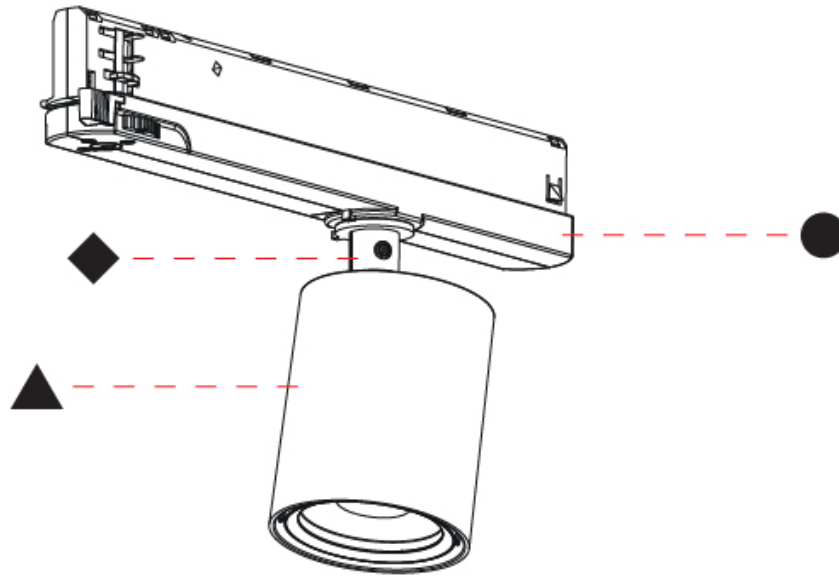

CENTRIQ IN TRACK

A3T216-

PROJECT _____

TYPE _____

SPECIFIER _____

QUANTITY _____

DATE _____

A