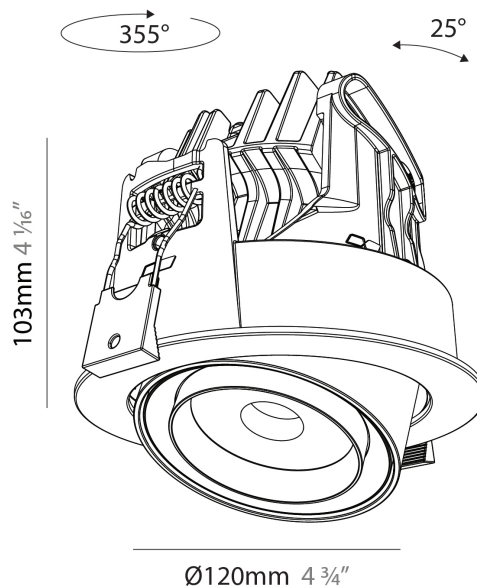

GENERAL

Series: Centriq
Subseries: Centriq Round Flex Adjustable
Brand: Prolicht
Division: Architectural
Mounting Type: Recessed
Mounting Location: Ceiling
Subcategory: Spots

PHYSICAL

Shape: Cylinder
Diameter (mm): 120
Diameter (in): 4 ¾
Height (mm): 105
Height (in): 4 ⅛
Min. Recessing Depth (mm): 120
Min. Recessing Depth (in): 4 ¾
Light Distribution: Adjustable / Direct
Weight (kg): 0.666
Fixture Finish: SSR / BKV / CWI / CRY / HAB / UFT / ITA / RUA / FTG / MYG / LOD / PUS / FRO / FUP / KIA / POP / BLS / SPG / MEY / GOH / GUM / CHC / COM / ABZ / JAG / OBR / MOS / ROR
Fixture Material: Aluminum
Cut-out Measurements: Dia. 112mm / 4 7/16"

ELECTRICAL

Lamp Type: LED (Zhaga Standard)
Input Wattage (W): 8.2
Total Output Wattage (W): 7.3
Dimming: Dali Dimming
Driver Included: No
Driver Location: Remote
Driver Type: Constant Current - Universal
Driver Class: Class 2
Input Voltage (V): 120 - 277
Constant Current (MA): 200

LED

Color Temperature (°K): 2700-6500 Tunable White
Max. Delivered Lumen (lm): 391 - 451
Nominal Lumen (lm): 576 - 664
CRI: >90 CRI
Lamp Life (hrs): 50000

OPTICAL

Beam Angle: 14 - 46
Adjustability: Rotational 350° / Tilt 25°

RATINGS AND CERTIFICATIONS

Certified By: CSA Certified to UL and CSA Standards
IP rating: IP20