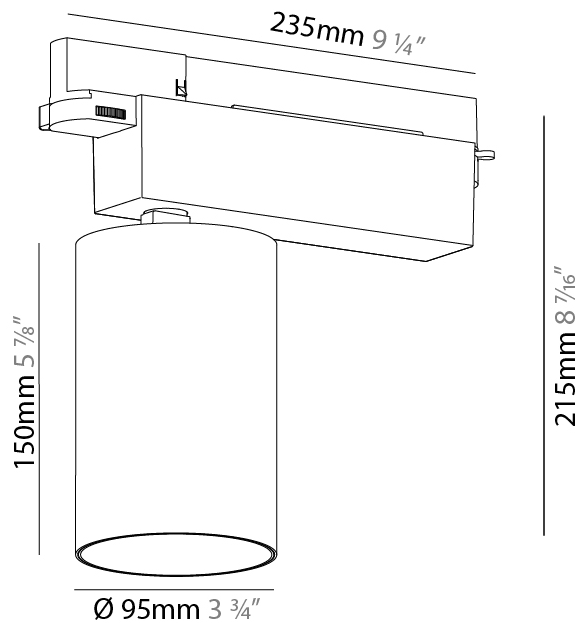

GENERAL

Series: Centriq
Subseries: Centriq 95
Brand: Prolicht
Division: Architectural
Mounting Type: Track
Mounting Location: Ceiling
Subcategory: Spots

PHYSICAL

Shape: Cylinder
Diameter (mm): 95
Diameter (in): 3 3/4
Length (mm): 235
Length (in): 9 1/4
Height (mm): 150
Height (in): 5 7/8
Light Distribution: Adjustable / Direct
Weight (kg): 1.495
Weight (lbs): 3.3
Fixture Finish: SSR / BKV / CWI / CRY / HAB / UFT / ITA / RUA / FTG / MYG / LOD / PUS / FRO / FUP / KIA / POP / BLS / SPG / MEY / GOH / GUM / CHC / COM / ABZ / JAG / OBR / MOS / ROR
Fixture Material: Aluminum

ELECTRICAL

Lamp Type: LED (Zhaga Standard)
Input Wattage (W): 34
Total Output Wattage (W): 30.9
Dimming: Tri-Mode (Non-Dimming and Phase Dimming (120Vac only) and 0-10V Dimming)
Driver Included: Yes
Driver Location: Integrated
Driver Type: Constant Current - Universal
Driver Class: Class 2
Input Voltage (V): 120 - 277
Constant Current (MA): 900

LED

Number of LEDs: 1
Color Temperature (°K): 2700 / 3000 / 3500 / 4000
Max. Delivered Lumen (lm): 2710 / 2893 / 2974 / 3035
Nominal Lumen (lm): 3928 / 4193 / 4310 / 4398
CRI: >90 CRI
Lamp Life (hrs): 50000
Upon Request: Special Color Temperature Special Led

OPTICAL

Reflector: 18 / 26 / 40
Adjustability: Rotational 340°; Tilt 90°
Upon Request: Special Beam Angles

RATINGS AND CERTIFICATIONS

Certified By: Certified for North American Standards
IP rating: IP20