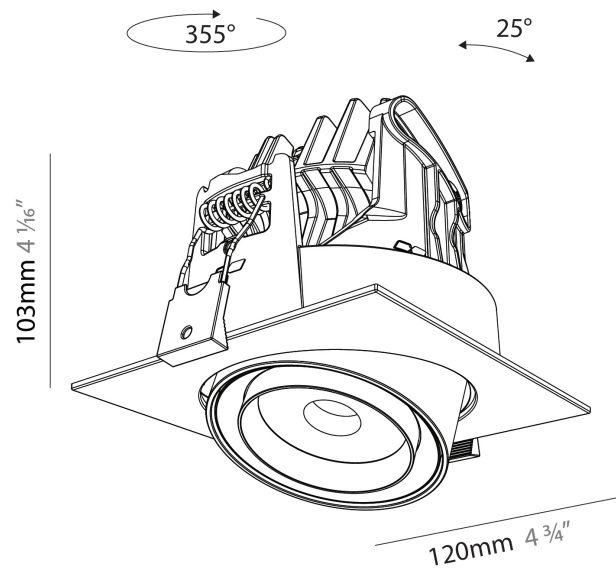

GENERAL

Series: Centriq
Subseries: Centriq Square Flex Adjustable
Brand: Prolicht
Division: Architectural
Mounting Type: Recessed
Mounting Location: Ceiling
Subcategory: Spots

PHYSICAL

Shape: Cylinder
Length (mm): 120
Length (in): 4 3/4
Width (mm): 120
Width (in): 4 3/4
Height (mm): 105
Height (in): 4 1/8
Min. Recessing Depth (mm): 120
Min. Recessing Depth (in): 4 3/4
Light Distribution: Adjustable / Direct
Weight (kg): 0.666
Fixture Finish: SSR / BKV / CWI / CRY / HAB / UFT / ITA / RUA / FTG / MYG / LOD / PUS / FRO / FUP / KIA / POP / BLS / SPG / MEY / GOH / GUM / CHC / COM / ABZ / JAG / OBR / MOS / ROR
Fixture Material: Aluminum
Cut-out Measurements: Dia. 112mm / 4 7/16"

ELECTRICAL

Lamp Type: LED (Zhaga Standard)
Input Wattage (W): 20.5
Total Output Wattage (W): 18.1
Dimming: Tri-Mode (Non-Dimming and Phase Dimming (120Vac only) and 0-10V Dimming)
Driver Included: Yes
Driver Location: Recessed Housing
Driver Type: Constant Current - Universal
Driver Class: Class 2
Housing: ENCP3
Input Voltage (V): 120 - 277
Constant Current (MA): 500

LED

Color Temperature (°K): 2700 / 3000 / 3500 / 4000
Max. Delivered Lumen (lm): 1201 / 1294 / 1346 / 1373
Nominal Lumen (lm): 1668 / 1797 / 1869 / 1907
CRI: >90 CRI
Lamp Life (hrs): 50000

OPTICAL

Beam Angle: 18 - 46
Adjustability: Rotational 350° / Tilt 25°

RATINGS AND CERTIFICATIONS

Certified By: CSA Certified to UL and CSA Standards
IP rating: IP20