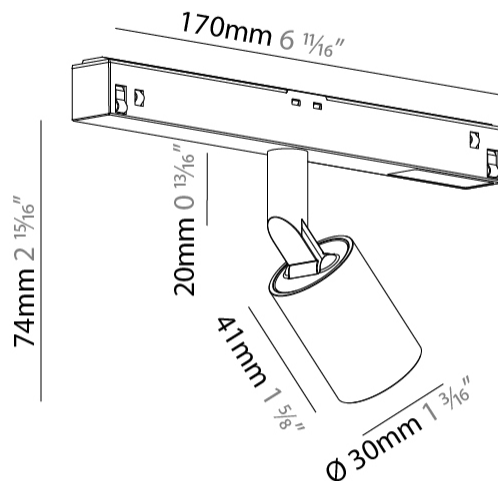

1. To build a product code in our configurator select the specify button on the base model # product page
2. To build a manual product code on this datasheet choose from the options listed below in blue font and add the suffix to the base model #

GENERAL

Series: Centriq
Subseries: Centriq for Clicktrack
Brand: Prolicht
Division: Architectural
Mounting Type: Track
Mounting Location: Ceiling
Subcategory: Spots

PHYSICAL

Shape: Cylinder
Diameter (mm): 30
Diameter (in): 1 3/16
Length (mm): 170
Length (in): 6 11/16
Height (mm): 74
Height (in): 2 15/16
Light Distribution: Adjustable / Direct
Fixture Finish: SSR / BKV / CWI / CRY / HAB / UFT / ITA / RUA / FTG / MYG / LOD / PUS / FRO / FUP / KIA / POP / BLS / SPG / MEY / GOH / GUM / CHC / COM / ABZ / JAG / OBR / MOS / ROR
Fixture Material: Aluminum

ELECTRICAL

Lamp Type: LED (Zhaga Standard)
Input Wattage (W): 4
Total Output Wattage (W): 3.6
Dimming: Non-Dimmable
Driver Included: No
Driver Location: Remote
Driver Type: Constant Voltage - Universal
Driver Class: Class 2
Input Voltage (V): 48
Constant Current (MA): 340
Upon Request: 0-10Vdc dimming / DALI dimming

LED

Number of LEDs: 1
Color Temperature (°K): 2700 / 3000 / 4000
Max. Delivered Lumen (lm): 260 / 270 / 290
CRI: >90 CRI

OPTICAL

Optic°: 24 / 32
Adjustability: Rotational 360°; Tilt 90° (±45°)

RATINGS AND CERTIFICATIONS

Certified By: Certified for North American Standards
IP rating: IP20