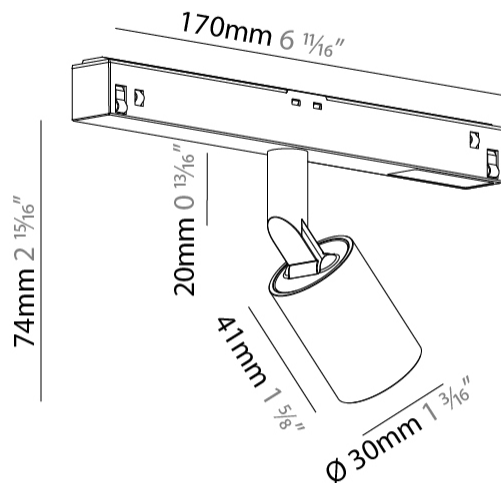

1. To build a product code in our configurator select the specify button on the base model # product page
2. To build a manual product code on this datasheet choose from the options listed below in blue font and add the suffix to the base model #

GENERAL

Series: Centriq
Subseries: Centriq for Clicktrack
Brand: Prolicht
Division: Architectural
Mounting Type: Track
Mounting Location: Ceiling
Subcategory: Spots

PHYSICAL

Shape: Cylinder
Diameter (mm): 30
Diameter (in): 1 3/16
Length (mm): 170
Length (in): 6 11/16
Height (mm): 74
Height (in): 2 15/16
Light Distribution: Adjustable / Direct
Fixture Finish: SSR / BKV / CWI / CRY / HAB / UFT / ITA / RUA / FTG / MYG / LOD / PUS / FRO / FUP / KIA / POP / BLS / SPG / MEY / GOH / GUM / CHC / COM / ABZ / JAG / OBR / MOS / ROR
Fixture Material: Aluminum

ELECTRICAL

Lamp Type: LED (Zhaga Standard)
Input Wattage (W): 4
Total Output Wattage (W): 3.6
Dimming: Non-Dimmable
Driver Included: No
Driver Location: Remote
Driver Type: Constant Voltage - Universal
Driver Class: Class 2
Input Voltage (V): 48
Constant Current (mA): 340
Upon Request: 0-10Vdc dimming / DALI dimming

LED

Number of LEDs: 1
Color Temperature (°K): 2700 / 3000 / 4000
Max. Delivered Lumen (lm): 260 / 270 / 290
CRI: >90 CRI

OPTICAL

Optic°: 24 / 32
Adjustability: Rotational 360°; Tilt 90° (±45°)

RATINGS AND CERTIFICATIONS

Certified By: Certified for North American Standards
IP rating: IP20