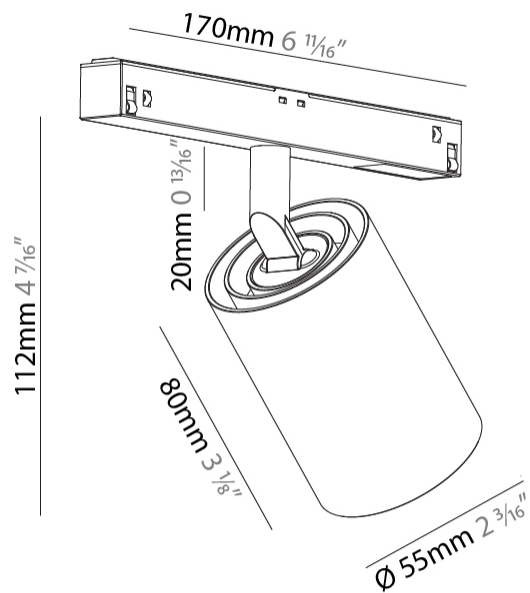

1. To build a product code in our configurator select the specify button on the base model # product page
2. To build a manual product code on this datasheet choose from the options listed below in blue font and add the suffix to the base model #

GENERAL

Series: Centriq
Subseries: Centriq for Clicktrack
Brand: Prolicht
Division: Architectural
Mounting Type: Track
Mounting Location: Ceiling
Subcategory: Spots

PHYSICAL

Shape: Cylinder
Diameter (mm): 55
Diameter (in): 2 ³/₁₆
Length (mm): 170
Length (in): 6 ¹/₁₆
Height (mm): 112
Height (in): 4 ⁷/₁₆
Light Distribution: Adjustable / Direct
Fixture Finish: SSR / BKV / CWI / CRY / HAB / UFT / ITA / RUA / FTG / MYG / LOD / PUS / FRO / FUP / KIA / POP / BLS / SPG / MEY / GOH / GUM / CHC / COM / ABZ / JAG / OBR / MOS / ROR
Fixture Material: Aluminum

ELECTRICAL

Lamp Type: LED (Zhaga Standard)
Input Wattage (W): 9
Total Output Wattage (W): 8.2
Dimming: Non-Dimmable
Driver Included: No
Driver Location: Remote
Driver Type: Constant Voltage - Universal
Driver Class: Class 2
Input Voltage (V): 48
Constant Current (MA): 700
Upon Request: 0-10Vdc dimming / DALI dimming

LED

Number of LEDs: 1
Color Temperature (°K): 2700 / 3000 / 4000
Max. Delivered Lumen (lm): 380 / 410 / 440
CRI: >90 CRI

OPTICAL

Reflector°: 9
Adjustability: Rotational 360°; Tilt 90° (±45°)

RATINGS AND CERTIFICATIONS

Certified By: Certified for North American Standards
IP rating: IP20