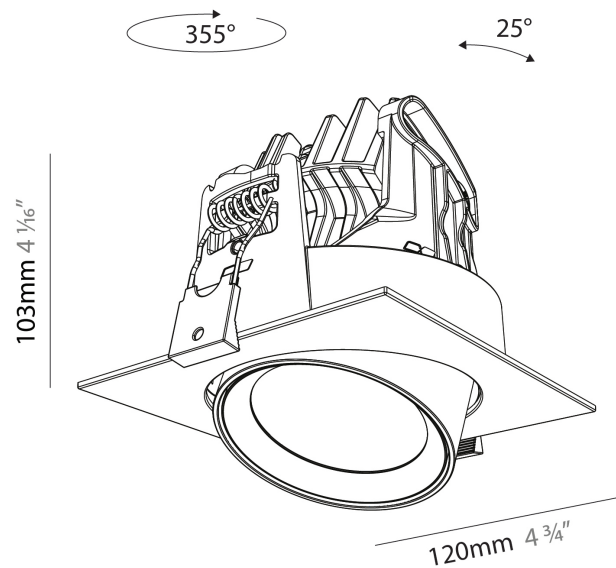

PHYSICAL

Aperture Sizes - Downlights: 2"
Shape: Cylinder
Diameter (mm): 120
Diameter (in): 4 3/4
Length (mm): 120
Length (in): 4 3/4
Height (mm): 105
Height (in): 4 1/8
Min. Recessing Depth (mm): 120
Min. Recessing Depth (in): 4 3/4
Weight (kg): 0.665
Diffuser: Lens Pack - No Lens / Opal / Linear Spread Lens / Honeycomb / Spread Lens
Fixture Finish: SSR / BKV / CWI / CRY / HAB / UFT / ITA / RUA / FTG / MYG / LOD / PUS / FRO / FUP / KIA / POP / BLS / SPG / MEY / GOH / CHC / COM / ABZ / JAG / OBR / MOS / ROR
Fixture Material: Aluminum
Cut-out Measurements: Dia. 112mm / 4 7/16"

ELECTRICAL

Lamp Type: LED (Zhaga Standard)
Input Wattage (W): 34
Total Output Wattage (W): 30.9
Dimming: Tri-Mode (Non-Dimming and Phase Dimming (120Vac only) and 0-10V Dimming)
Driver Included: No
Driver Location: Recessed Housing
Driver Type: Constant Current - Universal
Driver Class: Class 2
Input Voltage (V): 120 - 277
Constant Current (MA): 900

LED

Color Temperature (°K): 2700 / 3000 / 3500 / 4000
Max. Delivered Lumen (lm): 2434 / 2534 / 2643 / 2768
Nominal Lumen (lm): 2788 / 2903 / 3027 / 3170
CRI: >90 CRI
Lamp Life (hrs): 50000

OPTICAL

Reflector: 24 / 36 / 54
Adjustability: Rotational 350° / Tilt 25°

RATINGS AND CERTIFICATIONS

Certified By: CSA Certified to UL and CSA Standards
IP rating: IP20