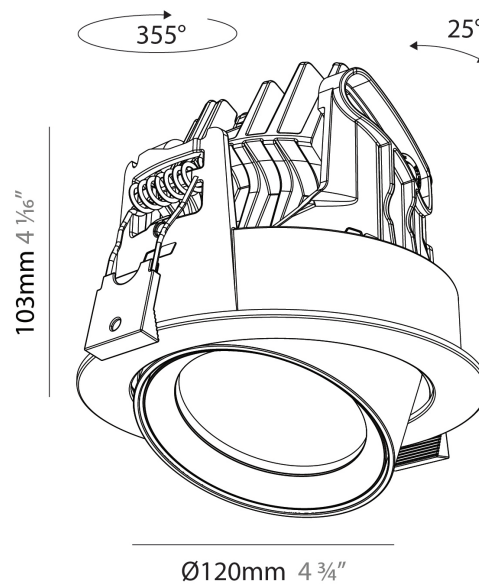

PHYSICAL

Aperture Sizes - Downlights: 2"
Shape: Cylinder
Diameter (mm): 120
Diameter (in): 4 3/4
Height (mm): 103
Height (in): 4 1/8
Min. Recessing Depth (mm): 120
Min. Recessing Depth (in): 4 3/4
Weight (kg): 0.651
Diffuser: Lens Pack - No Lens / Opal / Linear Spread Lens / Honeycomb / Spread Lens
Fixture Finish: SSR / BKV / CWI / CRY / HAB / UFT / ITA / RUA / FTG / MYG / LOD / PUS / FRO / FUP / KIA / POP / BLS / SPG / MEY / GOH / CHC / COM / ABZ / JAG / OBR / MOS / ROR
Fixture Material: Aluminum
Cut-out Measurements: Dia. 112mm / 4 7/16"

ELECTRICAL

Lamp Type: LED (Zhaga Standard)
Input Wattage (W): 34
Total Output Wattage (W): 30.9
Dimming: Tri-Mode (Non-Dimming and Phase Dimming (120Vac only) and 0-10V Dimming)
Driver Included: No
Driver Location: Recessed Housing
Driver Type: Constant Current - Universal
Driver Class: Class 2
Input Voltage (V): 120 - 277
Constant Current (MA): 900

LED

Color Temperature (°K): 2700 / 3000 / 3500 / 4000
Max. Delivered Lumen (lm): 3148 / 3355 / 3406 / 3524
Nominal Lumen (lm): 3921 / 4177 / 4242 / 4389
CRI: >90 CRI
Lamp Life (hrs): 50000

OPTICAL

Reflector°: 24 / 36 / 54
Adjustability: Rotational 350° / Tilt 25°

RATINGS AND CERTIFICATIONS

Certified By: Certified for North American Standards
IP rating: IP20