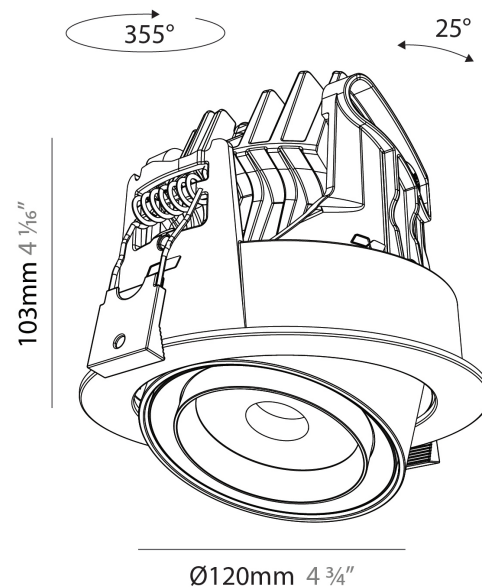

GENERAL

Series: Centriq
Subseries: Centriq Round Flex Adjustable
Partner: Prolicht
Division: Architectural
Installation: Recessed
Product Type: Downlight
Mounting Location: Ceiling
Light Distribution: Adjustable / Downlight

PHYSICAL

Aperture Sizes - Downlights: 2"
Shape: Cylinder
Diameter (mm): 120
Diameter (in): 4 ¾
Height (mm): 105
Height (in): 4 ⅞
Min. Recessing Depth (mm): 120
Min. Recessing Depth (in): 4 ¾
Weight (kg): 0.666
Fixture Finish: [SSR / BKV / CWI / CRY / HAB / UFT / ITA / RUA / FTG / MYG / LOD / PUS / FRO / FUP / KIA / POP / BLS / SPG / MEY / GOH / CHC / COM / ABZ / JAG / OBR / MOS / ROR](#)
Fixture Material: Aluminum
Cut-out Measurements: Dia. 112mm / 4 7/16"

ELECTRICAL

Lamp Type: LED (Zhaga Standard)
Input Wattage (W): 20.5
Total Output Wattage (W): 18.1
Dimming: Tri-Mode (Non-Dimming and Phase Dimming (120Vac only) and 0-10V Dimming)
Driver Included: No
Driver Location: Recessed Housing
Driver Type: Constant Current - Universal
Driver Class: Class 2
Housing: ENCP 3
Input Voltage (V): 120 - 277
Constant Current (MA): 500

LED

Color Temperature (°K): [2700 / 3000 / 3500 / 4000](#)
Max. Delivered Lumen (lm): 1201 / 1294 / 1346 / 1373
Nominal Lumen (lm): 1668 / 1797 / 1869 / 1907
CRI: >90 CRI
Lamp Life (hrs): 50000

OPTICAL

Beam Angle: [18 / 30 / 46](#)
Adjustability: Rotational 350° / Tilt 25°

RATINGS AND CERTIFICATIONS

Certified By: CSA Certified to UL and CSA Standards
IP rating: IP20