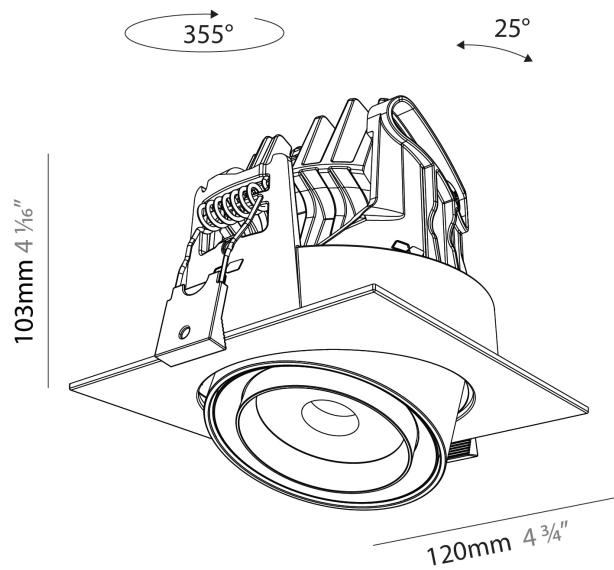

GENERAL

Series: Centriq
Subseries: Centriq Square Flex Adjustable
Partner: Prolicht
Division: Architectural
Installation: Recessed
Product Type: Downlight
Mounting Location: Ceiling
Light Distribution: Adjustable / Downlight

PHYSICAL

Aperture Sizes - Downlights: 2"
Shape: Cylinder
Length (mm): 120
Length (in): 4 3/4
Width (mm): 120
Width (in): 4 3/4
Height (mm): 103
Height (in): 4 1/8
Min. Recessing Depth (mm): 120
Min. Recessing Depth (in): 4 3/4
Weight (kg): 0.666
Fixture Finish: SSR / BKV / CWI / CRY / HAB / UFT / ITA / RUA / FTG / MYG / LOD / PUS / FRO / FUP / KIA / POP / BLS / SPG / MEY / GOH / CHC / COM / ABZ / JAG / OBR / MOS / ROR
Fixture Material: Aluminum
Cut-out Measurements: Dia. 112mm / 4 7/16"

ELECTRICAL

Lamp Type: LED (Zhaga Standard)
Input Wattage (W): 20.5
Total Output Wattage (W): 18.1
Dimming: Tri-Mode (Non-Dimming and Phase Dimming (120Vac only) and 0-10V Dimming)
Driver Included: Yes
Driver Location: Recessed Housing
Driver Type: Constant Current - Universal
Driver Class: Class 2
Housing: ENCP3
Input Voltage (V): 120 - 277
Constant Current (MA): 500

LED

Color Temperature (*K): 2700 / 3000 / 3500 / 4000
Max. Delivered Lumen (lm): 1201 / 1294 / 1346 / 1373
Nominal Lumen (lm): 1668 / 1797 / 1869 / 1907
CRI: >90 CRI
Lamp Life (hrs): 50000

OPTICAL

Beam Angle: 18 / 30 / 46
Adjustability: Rotational 350° / Tilt 25°

RATINGS AND CERTIFICATIONS

Certified By: CSA Certified to UL and CSA Standards
IP rating: IP20