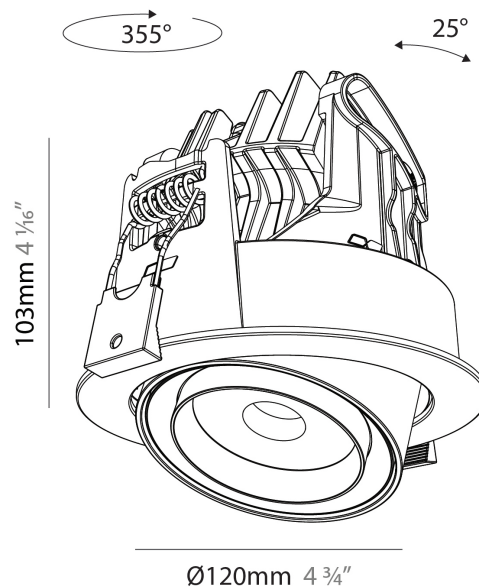

GENERAL

Series: Centriq
Subseries: Centriq Round Flex Adjustable
Partner: Prolicht
Division: Architectural
Installation: Recessed
Product Type: Downlight
Mounting Location: Ceiling
Light Distribution: Adjustable / Downlight

PHYSICAL

Aperture Sizes - Downlights: 2"
Shape: Cylinder
Diameter (mm): 120
Diameter (in): 4 ¾
Height (mm): 105
Height (in): 4 ⅞
Min. Recessing Depth (mm): 120
Min. Recessing Depth (in): 4 ¾
Weight (kg): 0.666
Fixture Finish: [SSR / BKV / CWI / CRY / HAB / UFT / ITA / RUA / FTG / MYG / LOD / PUS / FRO / FUP / KIA / POP / BLS / SPG / MEY / GOH / CHC / COM / ABZ / JAG / OBR / MOS / ROR](#)
Fixture Material: Aluminum
Cut-out Measurements: Dia. 112mm / 4 7/16"

ELECTRICAL

Lamp Type: LED (Zhaga Standard)
Input Wattage (W): 8.2
Total Output Wattage (W): 7.3
Dimming: Dali Dimming
Driver Included: No
Driver Location: Recessed Housing
Driver Type: Constant Current - Universal
Driver Class: Class 2
Input Voltage (V): 120 - 277
Constant Current (MA): 200

LED

Color Temperature (°K): 2700-6500 Tunable White
Max. Delivered Lumen (lm): 391 - 451
Nominal Lumen (lm): 576 - 664
CRI: >90 CRI
Lamp Life (hrs): 50000

OPTICAL

Beam Angle: [14 - 46](#)
Adjustability: Rotational 350° / Tilt 25°

RATINGS AND CERTIFICATIONS

Certified By: CSA Certified to UL and CSA Standards
IP rating: IP20