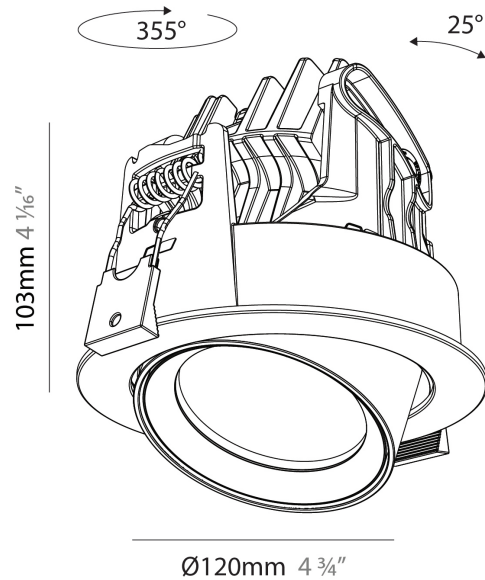

PHYSICAL

Aperture Sizes - Downlights: 2"
Shape: Cylinder
Diameter (mm): 120
Diameter (in): 4 ¾
Height (mm): 105
Height (in): 4 ⅙
Min. Recessing Depth (mm): 120
Min. Recessing Depth (in): 4 ¾
Weight (kg): 0.649
Diffuser: Lens Pack - No Lens / Opal / Linear Spread Lens / Honeycomb / Spread Lens
Fixture Finish: SSR / BKV / CWI / CRY / HAB / UFT / ITA / RUA / FTG / MYG / LOD / PUS / FRO / FUP / KIA / POP / BLS / SPG / MEY / GOH / CHC / COM / ABZ / JAG / OBR / MOS / ROR
Fixture Material: Aluminum
Cut-out Measurements: Dia. 112mm / 4 7/16"

ELECTRICAL

Lamp Type: LED (Zhaga Standard)
Input Wattage (W): 20.5
Total Output Wattage (W): 18.1
Dimming: Tri-Mode (Non-Dimming and Phase Dimming (120Vac only) and 0-10V Dimming)
Driver Included: No
Driver Location: Recessed Housing
Driver Type: Constant Current - Universal
Driver Class: Class 2
Input Voltage (V): 120 - 277
Constant Current (MA): 500

LED

Color Temperature (°K): 2700 / 3000 / 3500 / 4000
Max. Delivered Lumen (lm): 1432 / 1542 / 1432 / 1636
Nominal Lumen (lm): 1668 / 1797 / 1868 / 1907
CRI: >90 CRI
Lamp Life (hrs): 50000

OPTICAL

Reflector°: 10
Adjustability: Rotational 350°; Tilt 90°

RATINGS AND CERTIFICATIONS

Certified By: Certified for North American Standards
IP rating: IP20