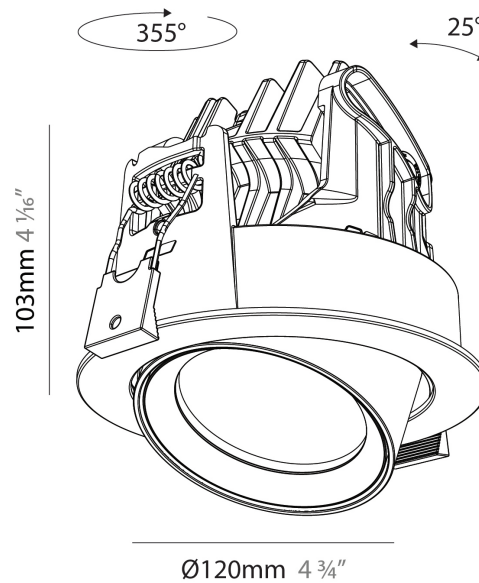

PHYSICAL

Aperture Sizes - Downlights: 2"
Shape: Cylinder
Diameter (mm): 120
Diameter (in): 4 3/4
Height (mm): 105
Height (in): 4 1/8
Min. Recessing Depth (mm): 120
Min. Recessing Depth (in): 4 3/4
Weight (kg): 0.649
Diffuser: Lens Pack - No Lens / Opal / Linear Spread Lens / Honeycomb / Spread Lens
Fixture Finish: SSR / BKV / CWI / CRY / HAB / UFT / ITA / RUA / FTG / MYG / LOD / PUS / FRO / FUP / KIA / POP / BLS / SPG / MEY / GOH / CHC / COM / ABZ / JAG / OBR / MOS / ROR
Fixture Material: Aluminum
Cut-out Measurements: Dia. 112mm / 4 7/16"

ELECTRICAL

Lamp Type: LED (Zhaga Standard)
Input Wattage (W): 27.3
Total Output Wattage (W): 24.5
Dimming: Tri-Mode (Non-Dimming and Phase Dimming (120Vac only) and 0-10V Dimming)
Driver Included: No
Driver Location: Recessed Housing
Driver Type: Constant Current - Universal
Driver Class: Class 2
Input Voltage (V): 120 - 277
Constant Current (MA): 700

LED

Color Temperature (°K): 2700 / 3000 / 3500 / 4000
Max. Delivered Lumen (lm): 2348 / 2444 / 2549 / 2669
Nominal Lumen (lm): 2788 / 2903 / 3027 / 3170
CRI: >90 CRI
Lamp Life (hrs): 50000

OPTICAL

Reflector°: 20 / 32 / 54
Adjustability: Rotational 350°; Tilt 90°

RATINGS AND CERTIFICATIONS

Certified By: Certified for North American Standards
IP rating: IP20