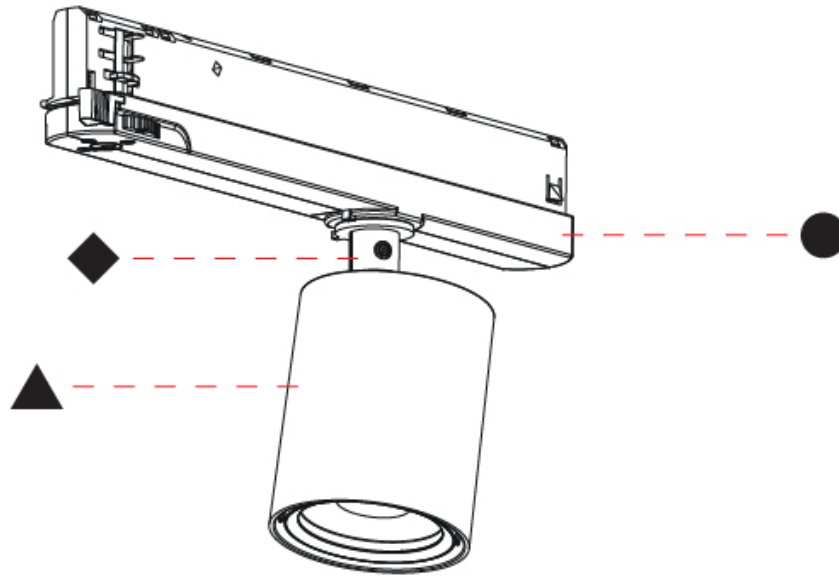

CENTRIQ IN TRACK

A3T216-

PROJECT _____

TYPE _____

SPECIFIER _____

QUANTITY _____

DATE _____

A