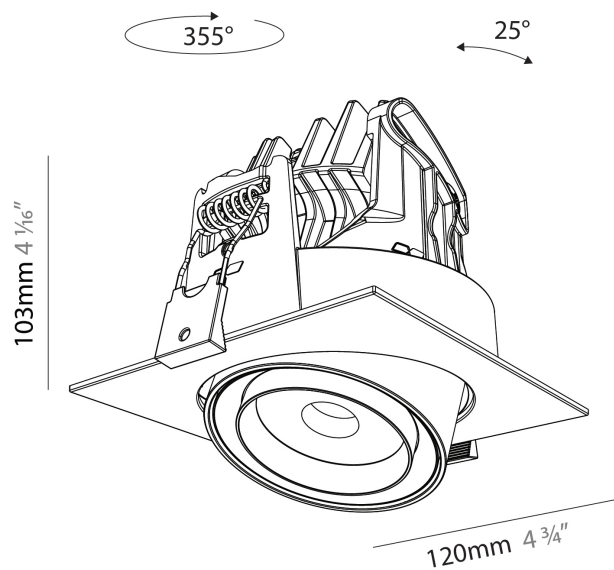

GENERAL

Series: Centriq
Subseries: Centriq Square Flex Adjustable
Brand: Prolicht
Division: Architectural
Mounting Type: Recessed
Mounting Location: Ceiling
Subcategory: Spots

PHYSICAL

Shape: Cylinder
Length (mm): 120
Length (in): 4 3/4
Width (mm): 120
Width (in): 4 3/4
Height (mm): 105
Height (in): 4 1/8
Min. Recessing Depth (mm): 120
Min. Recessing Depth (in): 4 3/4
Light Distribution: Adjustable / Direct
Weight (kg): 0.666
Fixture Finish: SSR / BKV / CWI / CRY / HAB / UFT / ITA / RUA / FTG / MYG / LOD / PUS / FRO / FUP / KIA / POP / BLS / SPG / MEY / GOH / GUM / CHC / COM / ABZ / JAG / OBR / MOS / ROR
Fixture Material: Aluminum
Cut-out Measurements: Dia. 112mm / 4 7/16"

ELECTRICAL

Lamp Type: LED (Zhaga Standard)
Input Wattage (W): 20.5
Total Output Wattage (W): 18.1
Dimming: Tri-Mode (Non-Dimming and Phase Dimming (120Vac only) and 0-10V Dimming)
Driver Included: Yes
Driver Location: Recessed Housing
Driver Type: Constant Current - Universal
Driver Class: Class 2
Housing: ENCP3
Input Voltage (V): 120 - 277
Constant Current (MA): 500

LED

Color Temperature (°K): 2700 / 3000 / 3500 / 4000
Max. Delivered Lumen (lm): 1201 / 1294 / 1346 / 1373
Nominal Lumen (lm): 1668 / 1797 / 1869 / 1907
CRI: >90 CRI
Lamp Life (hrs): 50000

OPTICAL

Beam Angle: 18 - 46
Adjustability: Rotational 350° / Tilt 25°

RATINGS AND CERTIFICATIONS

Certified By: CSA Certified to UL and CSA Standards
IP rating: IP20