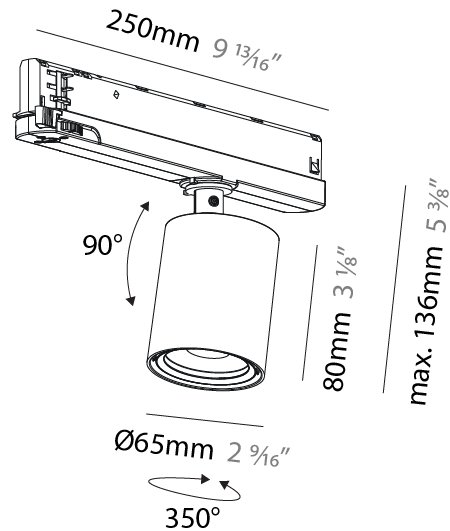

GENERAL

Series: Centriq
Subseries: Centriq In
Brand: Prolicht
Division: Architectural
Mounting Type: Track
Mounting Location: Ceiling
Subcategory: Spots

PHYSICAL

Shape: Cylinder
Diameter (mm): 65
Diameter (in): 2 ⁹/₁₆
Length (mm): 250
Length (in): 9 ¹³/₁₆
Height (mm): 136
Height (in): 5 ³/₈
Light Distribution: Adjustable / Direct
Weight (kg): 0.6
Fixture Finish: SSR / BKV / CWI / CRY / HAB / UFT / ITA / RUA / FTG / MYG / LOD / PUS / FRO / FUP / KIA / POP / BLS / SPG / MEY / GOH / GUM / CHC / COM / ABZ / JAG / OBR / MOS / ROR
Holder Finish: WHI / BLK
Accent Finish: SSR / BKV / CWI / CRY / HAB / LAG / UFT / ITA / RUA / RUR / MIC / FTG / MYG / TWT / LOD / PUS / FRO / FUP / KIA / POP / BLS / SPG / MEY / GOH / GUM / CHC / COM / ABZ / JAG
Fixture Material: Aluminum

ELECTRICAL

Lamp Type: LED (Zhaga Standard)
Input Wattage (W): 20
Total Output Wattage (W): 18.1
Dimming: Non-Dimmable / 0-10V Dimming
Driver Included: Yes
Driver Location: Integrated
Driver Type: Constant Current - 120Vac
Driver Class: Class 2
Input Voltage (V): 120

LED

Number of LEDs: 1
Color Temperature (°K): 2700 / 3000 / 3500 / 4000
Max. Delivered Lumen (lm): 1362 / 1467 / 1526 / 1557
Nominal Lumen (lm): 1672 / 1800 / 1872 / 1910
CRI: >90 CRI
Lamp Life (hrs): 50000

OPTICAL

Beam Angle: 12
Adjustability: Rotational 360°; Tilt 90° (±45°)

RATINGS AND CERTIFICATIONS

Certified By: Certified for North American Standards
IP rating: IP20