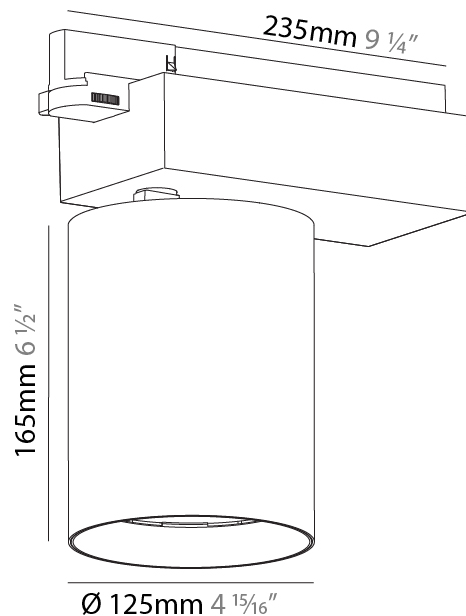

GENERAL

Series: Centriq
Subseries: Centriq 125
Brand: Prolicht
Division: Architectural
Mounting Type: Track
Mounting Location: Ceiling
Subcategory: Spots

PHYSICAL

Shape: Cylinder
Diameter (mm): 125
Diameter (in): 4 ¹⁵/₁₆
Length (mm): 235
Length (in): 9 ¹/₄
Height (mm): 165
Height (in): 6 ¹/₂
Light Distribution: Adjustable / Direct
Fixture Finish: SSR / BKV / CWI / CRY / HAB / UFT / ITA / RUA / FTG / MYG / LOD / PUS / FRO / FUP / KIA / POP / BLS / SPG / MEY / GOH / GUM / CHC / COM / ABZ / JAG / OBR / MOS / ROR
Fixture Material: Aluminum

ELECTRICAL

Lamp Type: LED (Zhaga Standard)
Input Wattage (W): 55 / 54
Total Output Wattage (W): 49.5 / 48.6
Dimming: Tri-Mode (Non-Dimming and Phase Dimming (120Vac only) and 0-10V Dimming)
Driver Included: Yes
Driver Location: Integrated
Driver Type: Constant Current - Universal
Driver Class: Class 2
Input Voltage (V): 120 - 277
Constant Current (MA): 1400

LED

Number of LEDs: 1
Color Temperature (°K): 3000 / 3500 / 4000
Max. Delivered Lumen (lm): 5250 / 4498 / 4590
Nominal Lumen (lm): 6030 / 5165 / 5270
CRI: >90 CRI
Lamp Life (hrs): 50000

OPTICAL

Reflector°: 16 / 26 / 42
Adjustability: Rotational 340°; Tilt 90°

RATINGS AND CERTIFICATIONS

Certified By: Certified for North American Standards
IP rating: IP20