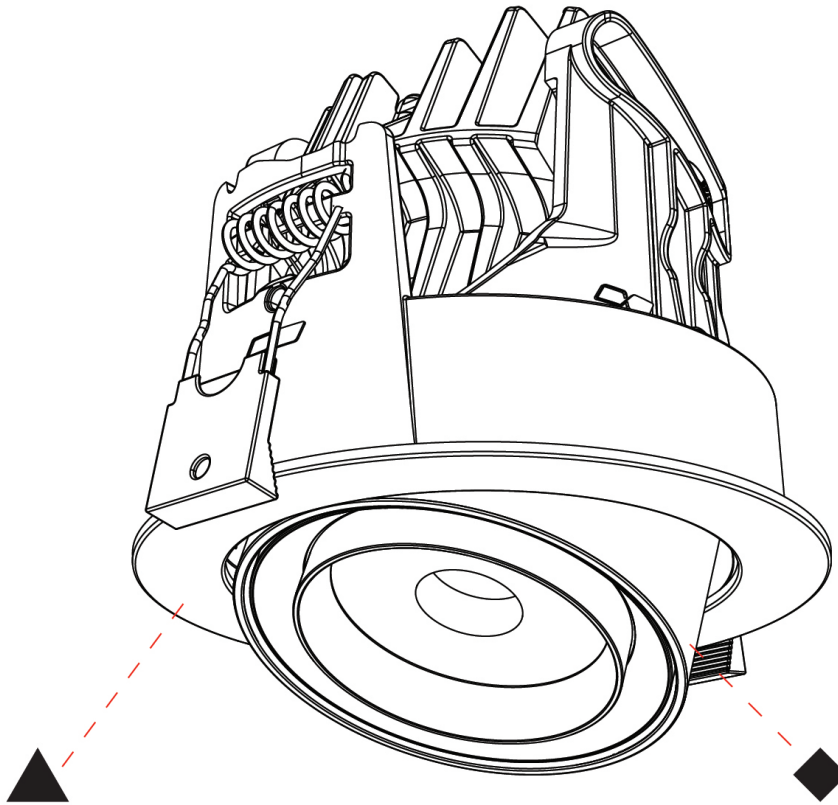

## CENTRIQ ROUND FLEX ADJUSTABLE RECESSED

A35981-

PROJECT \_\_\_\_\_

TYPE \_\_\_\_\_

SPECIFIER \_\_\_\_\_

QUANTITY \_\_\_\_\_

DATE \_\_\_\_\_