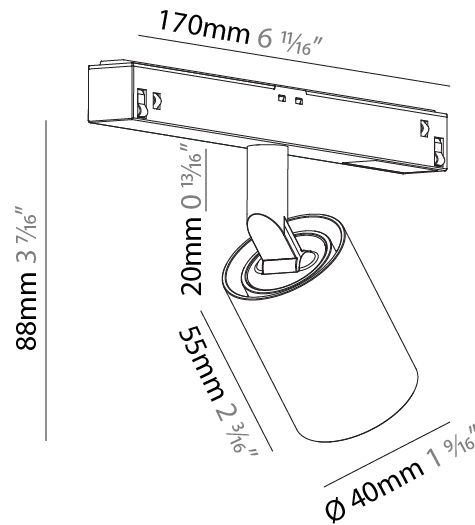

1. To build a product code in our configurator select the specify button on the base model # product page
2. To build a manual product code on this datasheet choose from the options listed below in blue font and add the suffix to the base model #

GENERAL

Series: Centriq
Subseries: Centriq for Clicktrack
Brand: Prolicht
Division: Architectural
Mounting Type: Track
Mounting Location: Ceiling
Subcategory: Spots

PHYSICAL

Shape: Cylinder
Diameter (mm): 40
Diameter (in): 1 9/16
Length (mm): 170
Length (in): 6 1/16
Height (mm): 88
Height (in): 3 7/16
Light Distribution: Adjustable / Direct
Fixture Finish: SSR / BKV / CWI / CRY / HAB / LAG / UFT / ITA / RUA / RUR / MIC / FTG / MYG / TWT / LOD / PUS / FRO / FUP / KIA / POP / BLS / SPG / MEY / GOH / GUM / CHC / COM / ABZ / JAG / OBR / MOS / ROR
Fixture Material: Aluminum

ELECTRICAL

Lamp Type: LED (Zhaga Standard)
Input Wattage (W): 6
Total Output Wattage (W): 5.4
Dimming: Non-Dimmable
Driver Included: No
Driver Location: Remote
Driver Type: Constant Voltage - Universal
Driver Class: Class 2
Input Voltage (V): 48
Constant Current (mA): 490
Upon Request: 0-10Vdc dimming / DALI dimming

LED

Number of LEDs: 1
Color Temperature (°K): 2700 / 3000 / 4000
Max. Delivered Lumen (lm): 360 / 390 / 420
CRI: >90 CRI

OPTICAL

Reflector°: 10
Adjustability: Rotational 360°; Tilt 90° (±45°)

RATINGS AND CERTIFICATIONS

Certified By: Certified for North American Standards
IP rating: IP20