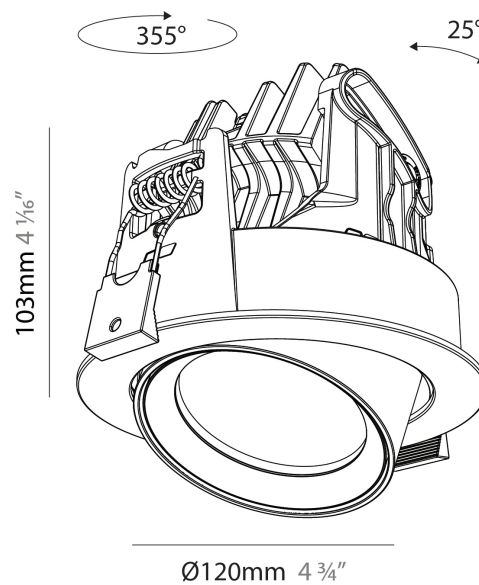

Series: Centriq
Subseries: Centriq Round Adjustable
Brand: Prolicht
Division: Architectural
Mounting Type: Recessed
Mounting Location: Ceiling
Subcategory: Spots

PHYSICAL

Shape: Cylinder
Diameter (mm): 120
Diameter (in): 4 3/4
Height (mm): 105
Height (in): 4 1/8
Min. Recessing Depth (mm): 120
Min. Recessing Depth (in): 4 3/4
Light Distribution: Adjustable / Direct
Weight (kg): 0.651
Diffuser: Lens Pack - No Lens / Opal / Linear Spread Lens / Honeycomb / Spread Lens
Fixture Finish: SSR / BKV / CWI / CRY / HAB / LAG / UFT / ITA / RUA / RUR / MIC / FTG / MYG / TWT / LOD / PUS / FRO / FUP / KIA / POP / BLS / SPG / MEY / GOH / GUM / CHC / COM / ABZ / JAG / OBR / MOS / ROR
Fixture Material: Aluminum
Cut-out Measurements: Dia. 112mm / 4 7/16"

ELECTRICAL

Lamp Type: LED (Zhaga Standard)
Input Wattage (W): 34
Total Output Wattage (W): 30.9
Dimming: Tri-Mode (Non-Dimming and Phase Dimming (120Vac only) and 0-10V Dimming)
Driver Included: Yes
Driver Location: Recessed Housing
Driver Type: Constant Current - Universal
Driver Class: Class 2
Input Voltage (V): 120 - 277
Constant Current (MA): 900

LED

Color Temperature (*K): 2700 / 3000 / 3500 / 4000
Max. Delivered Lumen (lm): 3148 / 3355 / 3406 / 3524
Nominal Lumen (lm): 3921 / 4177 / 4242 / 4389
CRI: >90 CRI
Lamp Life (hrs): 50000

OPTICAL

Reflector°: 24 / 36 / 54
Adjustability: Rotational 350° / Tilt 25°

RATINGS AND CERTIFICATIONS

Certified By: Certified for North American Standards
IP rating: IP20